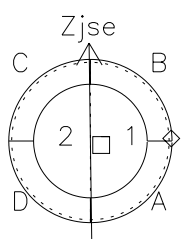

Galileo EPD Real Time Azimuth Anisotropies 00150

Software Version: RTAZIM_MEAN V 1.20
 Data Production: 10-03-01
 Plot Production: Mon Sep 17 10:32:38 2001
 Color File: wondr3
 Geofactor File: 1.1

◇ = Jupiter look direction
 □ = Corotation look direction