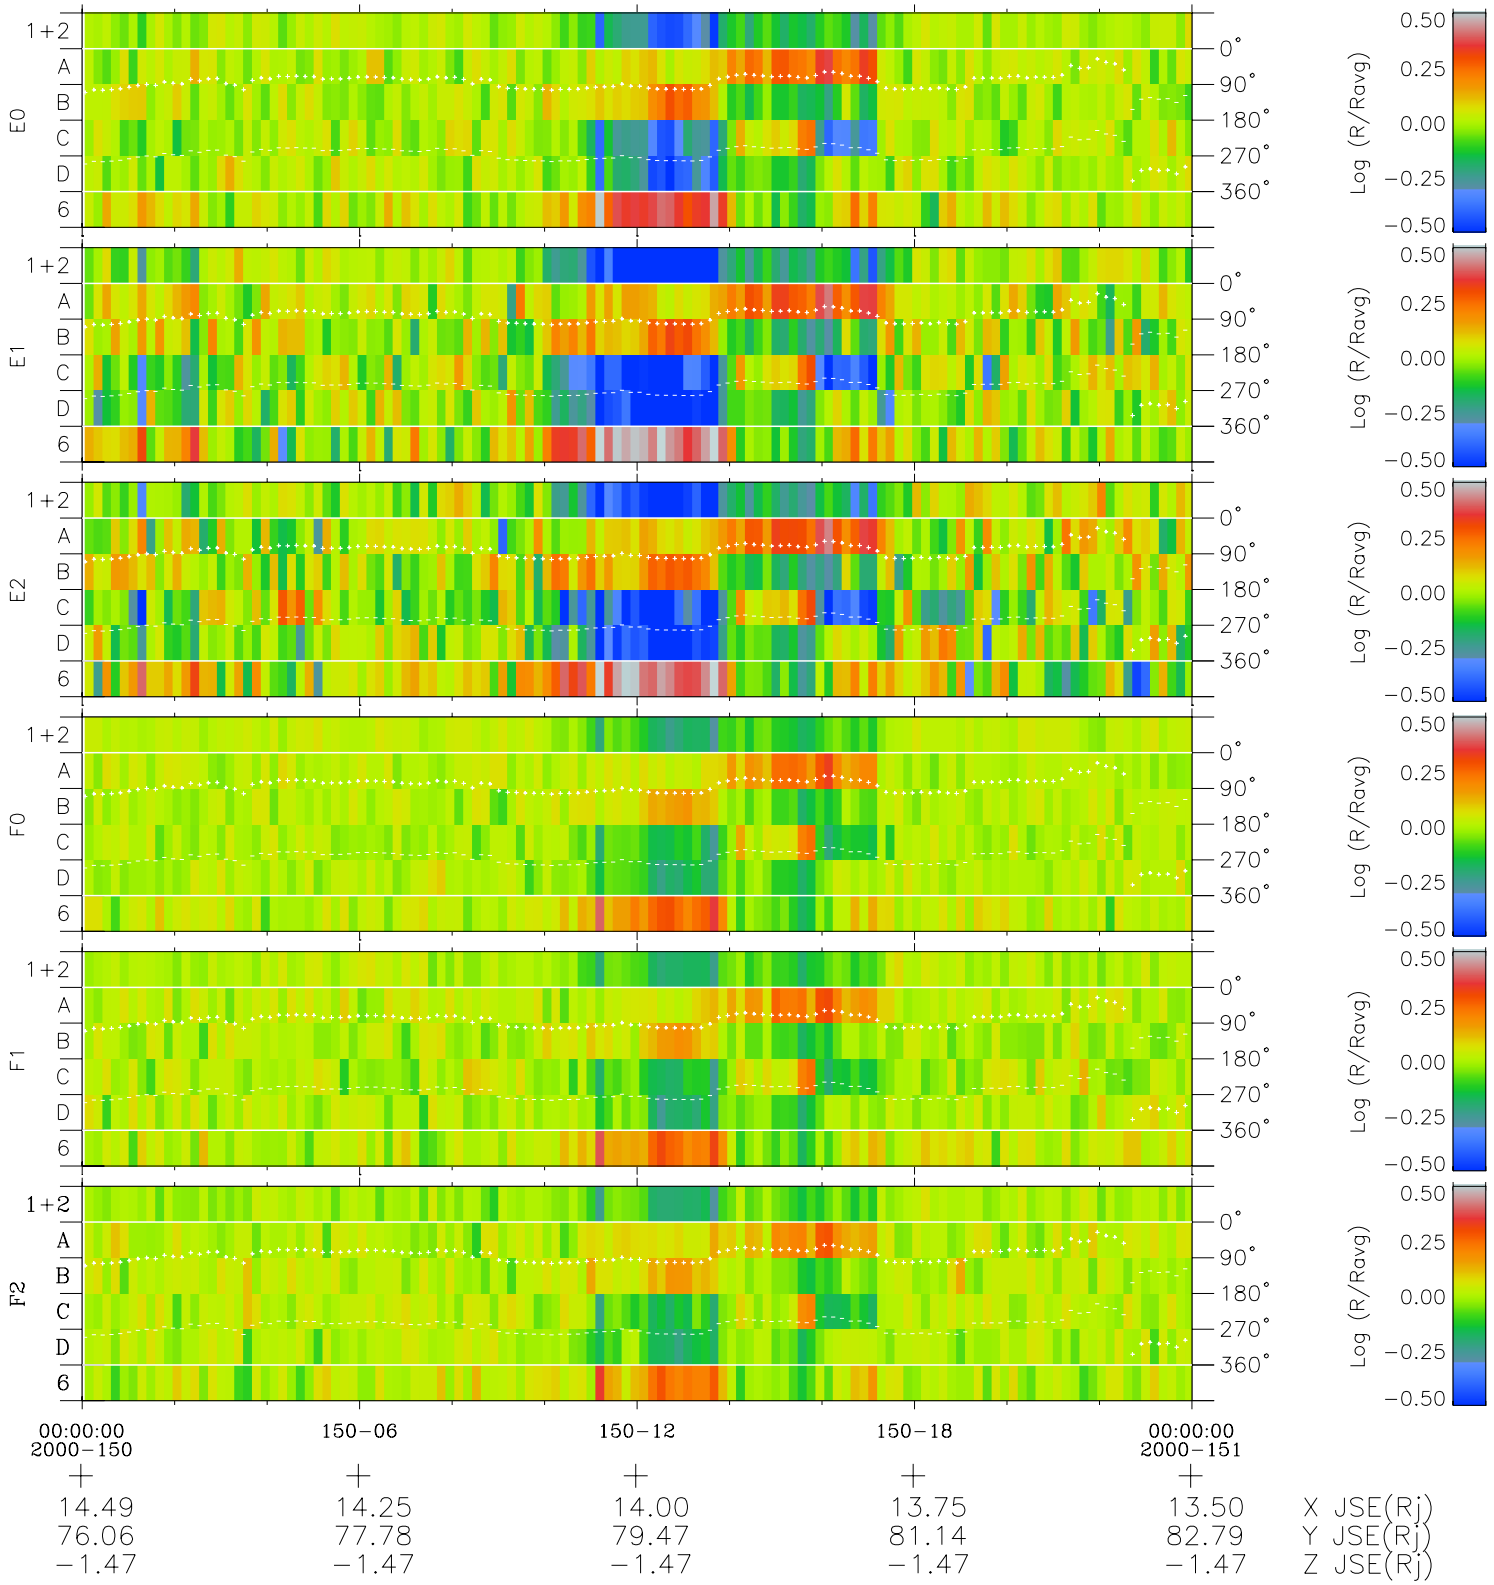

Galileo EPD Real Time Azimuth Anisotropies 00150

Software Version: RTAZIM_MEAN V 1.20
 Data Production: 10-03-01
 Plot Production: Mon Sep 17 10:32:38 2001
 Color File: wondr3
 Geofactor File: 1.1

◇ = Jupiter look direction
 □ = Corotation look direction