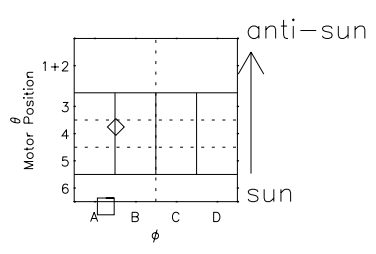

Galileo EPD Real Time Azimuth Anisotropies 00150

Software Version: RTAZIM_MEAN V 1.20
 Data Production: 10-03-01
 Plot Production: Mon Sep 17 10:32:38 2001
 Color File: wondr3
 Geofactor File: 1.1

◇ = Jupiter look direction
 □ = Corotation look direction