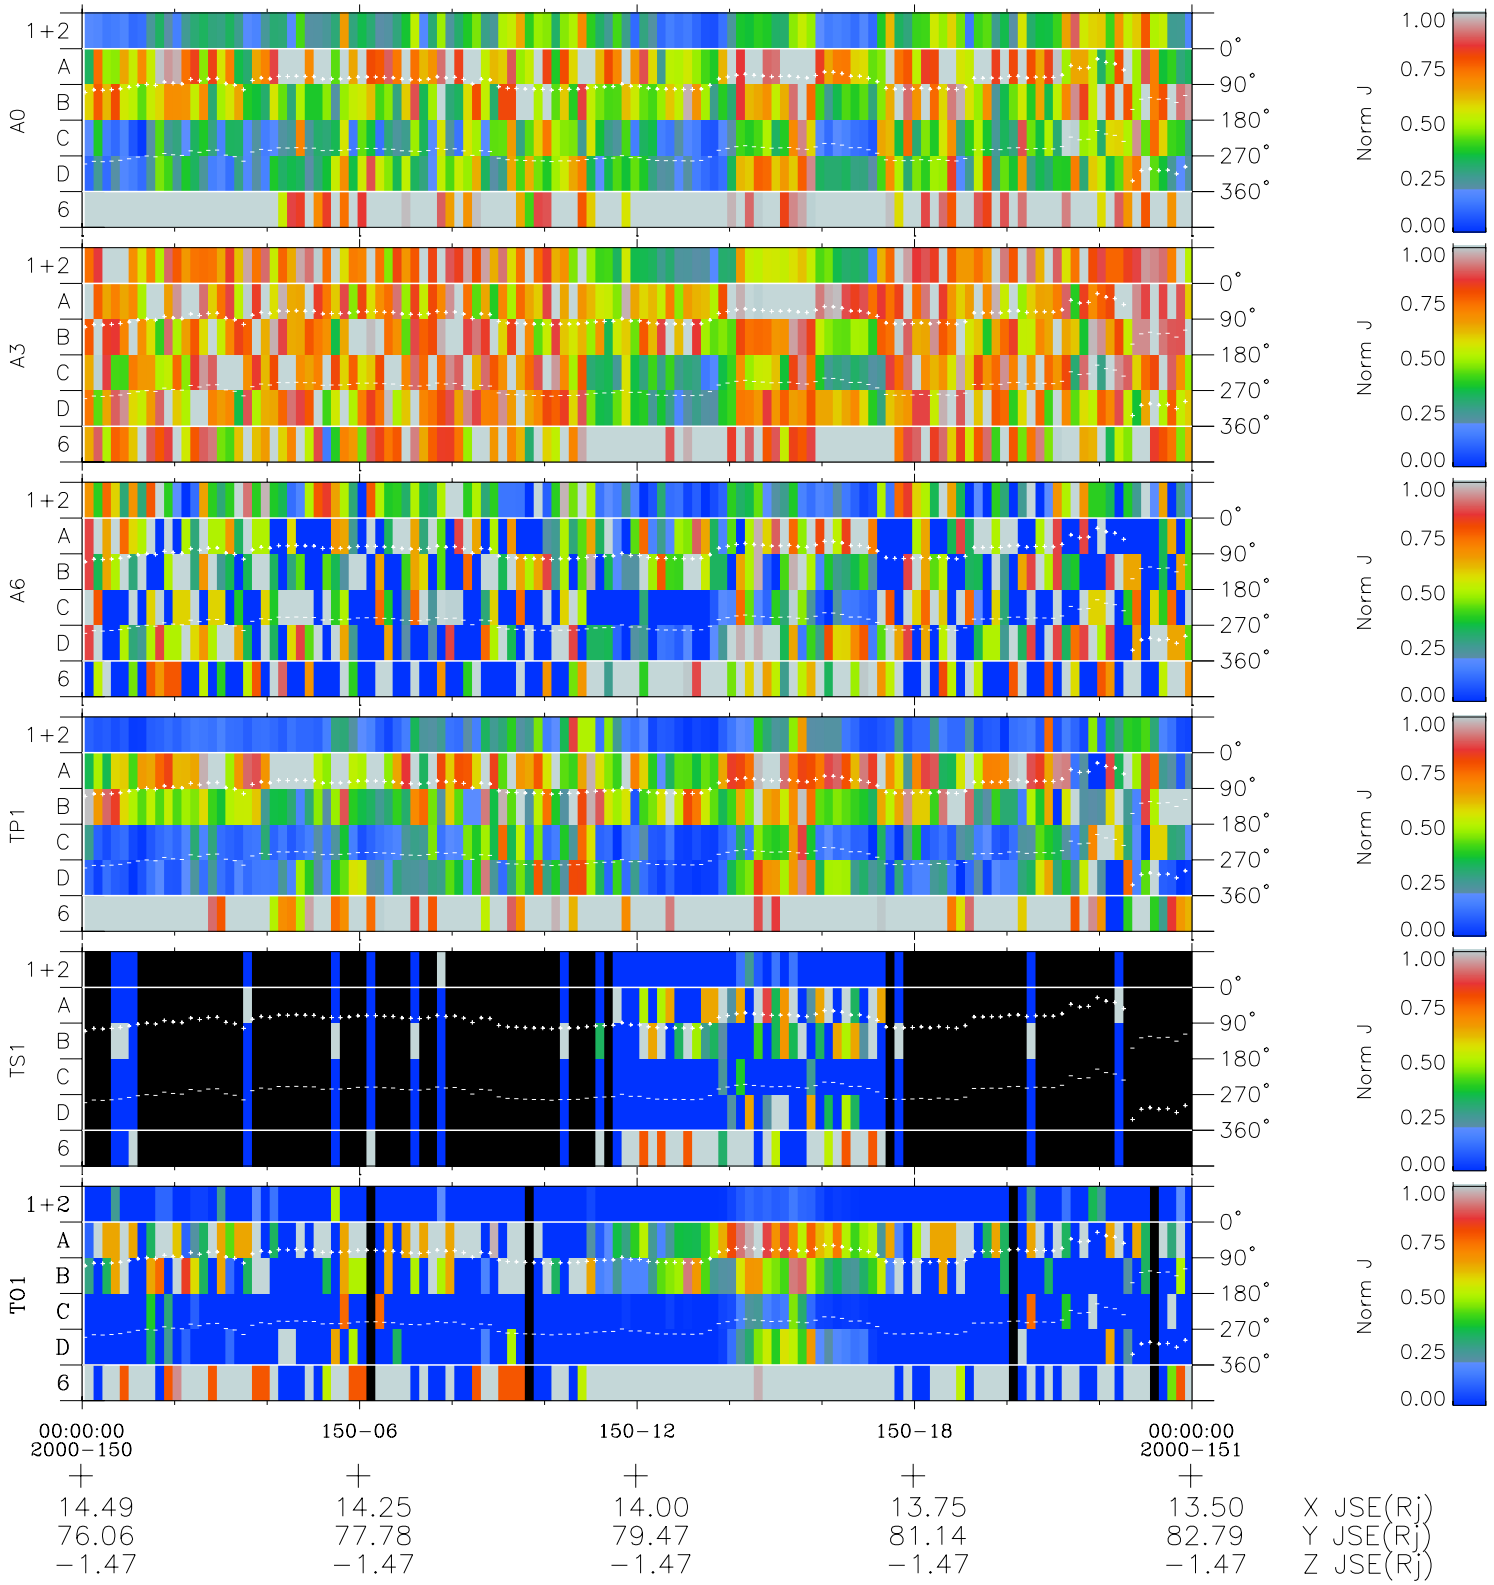

# Galileo EPD Real Time Azimuth Anisotropies 00150

Software Version: RTAZIM\_NORM V 1.20  
Data Production: 10-03-01  
Plot Production: Mon Sep 17 10:32:56 2001  
Color File: wondr3  
Geofactor File: 1.1

◇ = Jupiter look direction  
□ = Corotation look direction