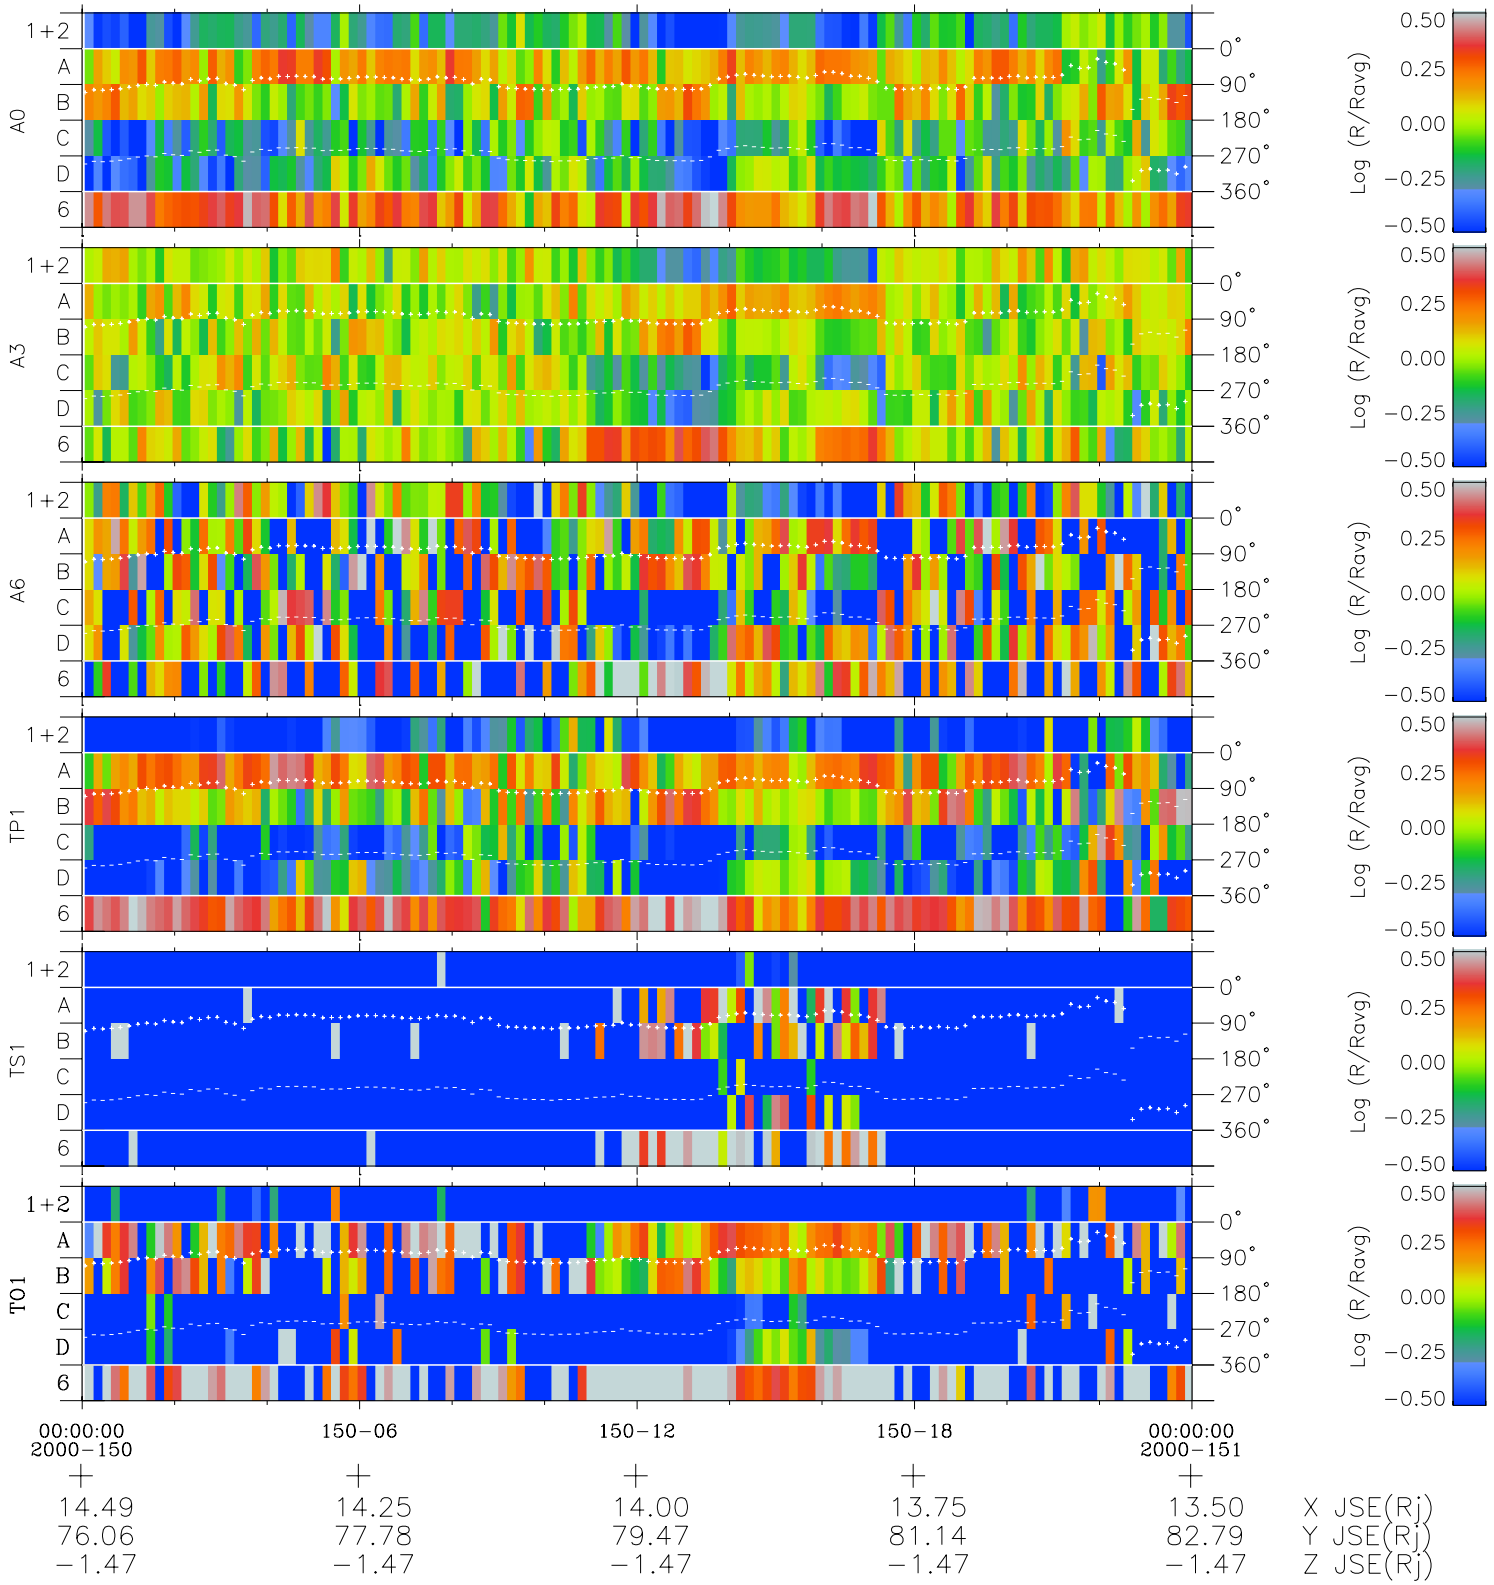

Galileo EPD Real Time Azimuth Anisotropies 00150

Software Version: RTAZIM_MEAN V 1.20
Data Production: 10-03-01
Plot Production: Mon Sep 17 10:32:32 2001
Color File: wondr3
Geofactor File: 1.1

◇ = Jupiter look direction
□ = Corotation look direction