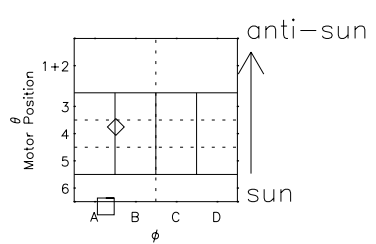

Galileo EPD Real Time Azimuth Anisotropies 00150

Software Version: RTAZIM_MEAN V 1.20
Data Production: 10-03-01
Plot Production: Mon Sep 17 10:32:32 2001
Color File: wondr3
Geofactor File: 1.1

◇ = Jupiter look direction
□ = Corotation look direction