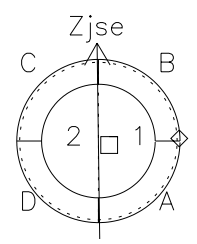

Galileo EPD Real Time Azimuth Anisotropies 00150

Software Version: RTAZIM_MEAN V 1.20
Data Production: 10-03-01
Plot Production: Mon Sep 17 10:32:32 2001
Color File: wondr3
Geofactor File: 1.1

◇ = Jupiter look direction
□ = Corotation look direction