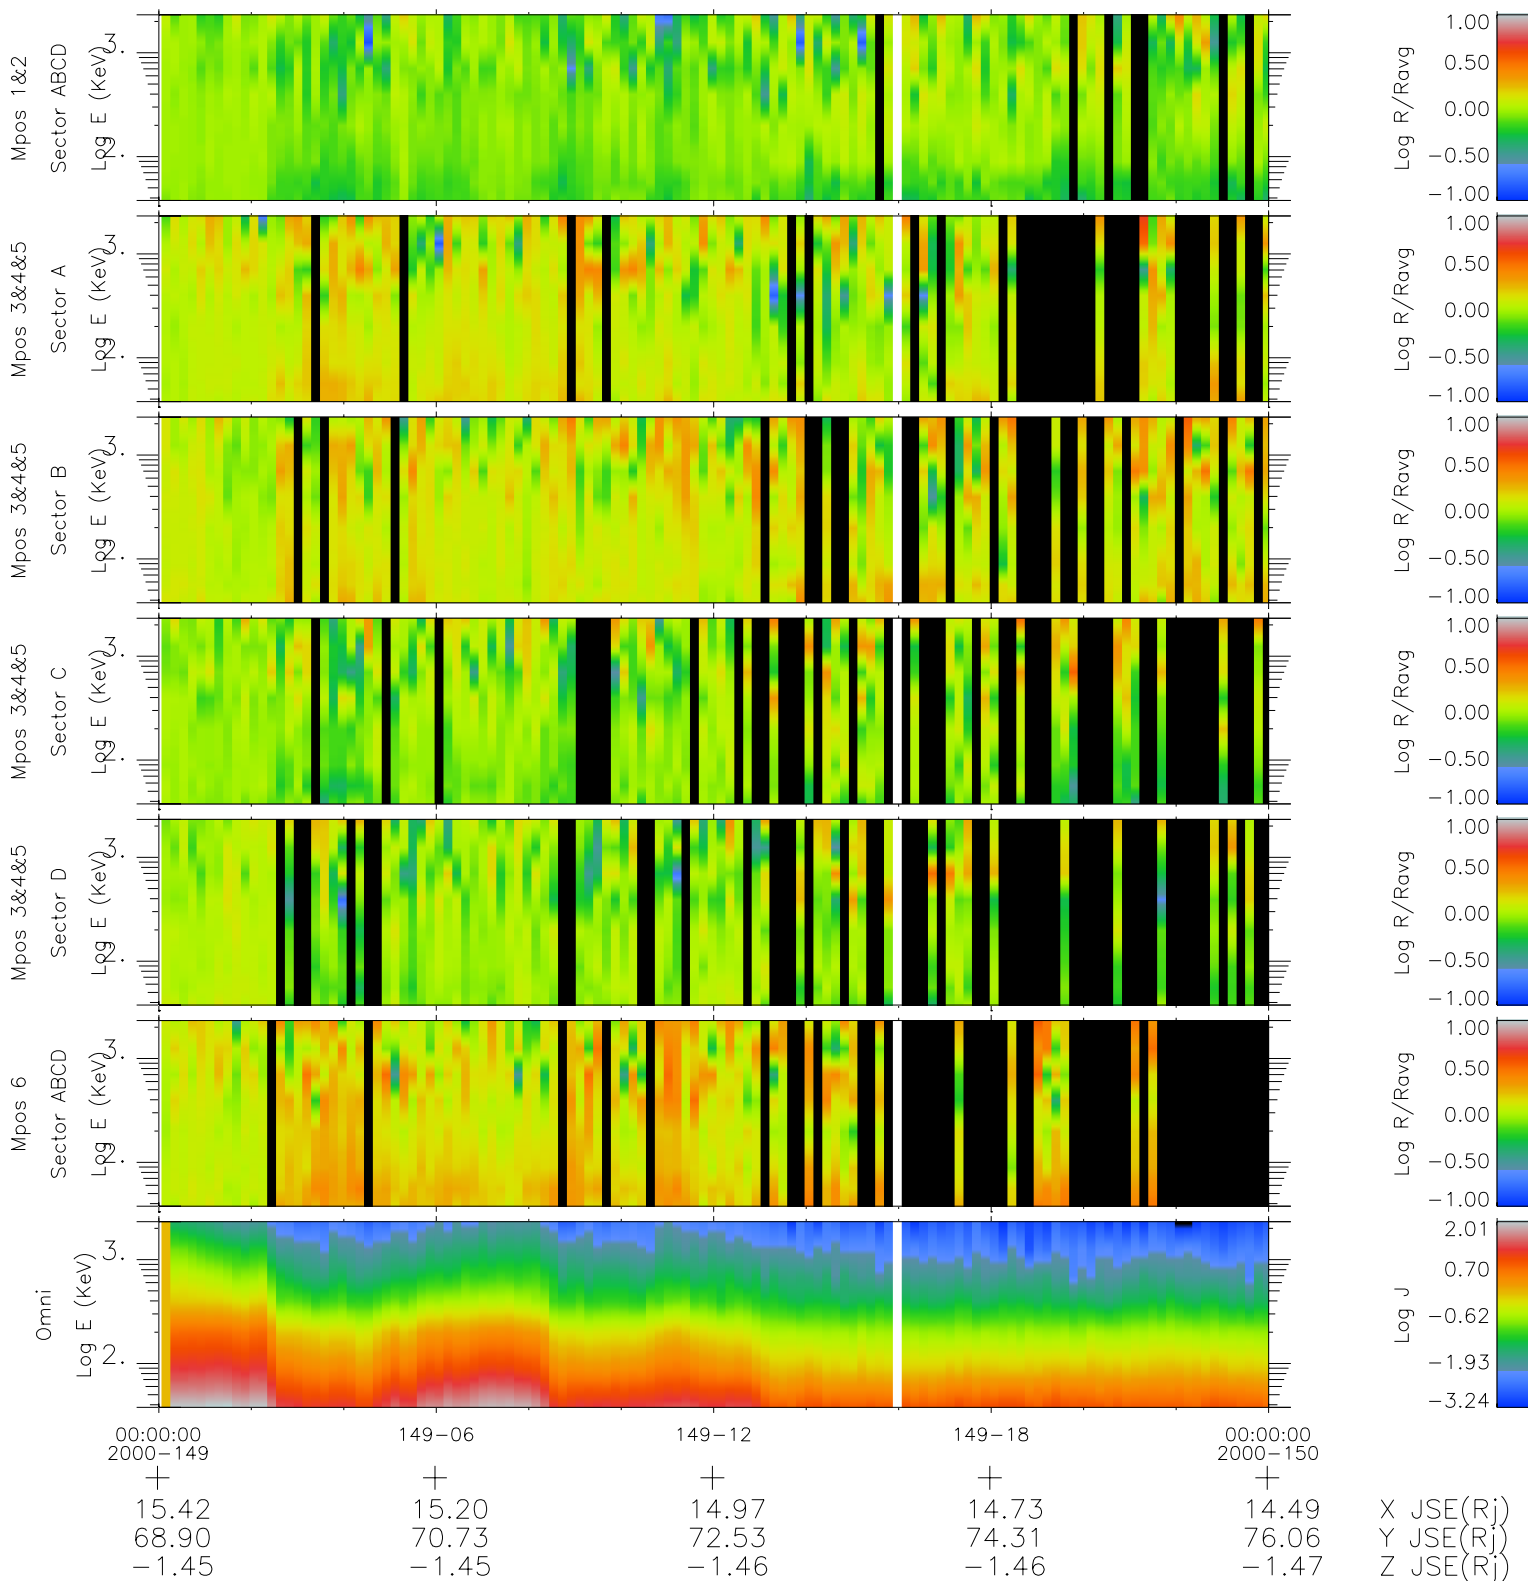

Galileo EPD Real Time R6 Ions Spectra 00149

Software Version: RTSPEC_R6 V 1.20
 Data Production: 18-05-01
 Plot Production: Mon Sep 17 10:22:40 2001
 Color File: wondr3
 Geofactor File: 1.1

- ◇ = Jupiter look direction
- = Corotation look direction