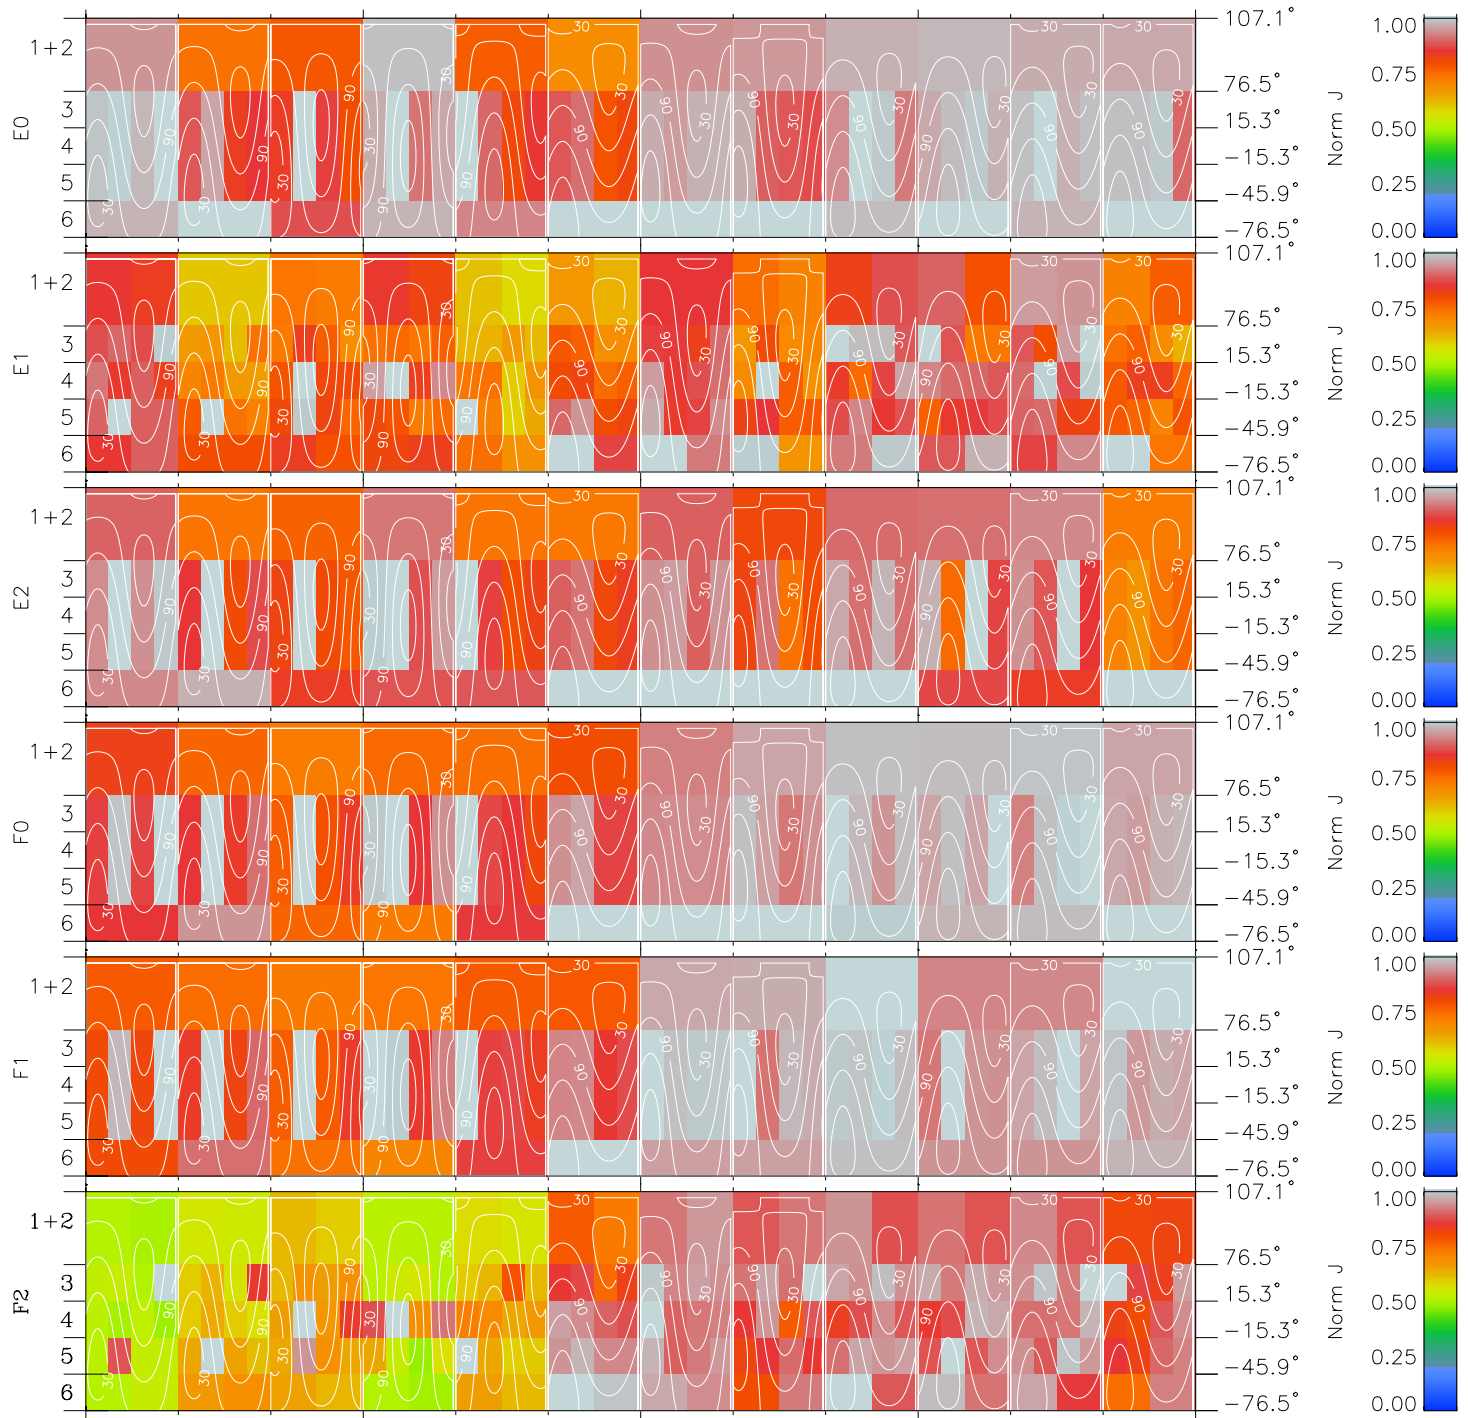

Galileo EPD Real Time All-Sky Anisotropies 00149

Software Version: RTSKY_NORM V 1.20
 Data Production: 18-05-01
 Plot Production: Mon Sep 17 10:23:39 2001
 Color File: wondr3
 Geofactor File: 1.1

00:00:00 2000-149	149-06	149-12	149-18	00:00:00 2000-150	
+	+	+	+	+	X JSE(R _j)
15.42	15.20	14.97	14.73	14.49	Y JSE(R _j)
68.90	70.73	72.53	74.31	76.06	Z JSE(R _j)
-1.45	-1.45	-1.46	-1.46	-1.47	

- ◇ = Jupiter look direction
- = Corotation look direction