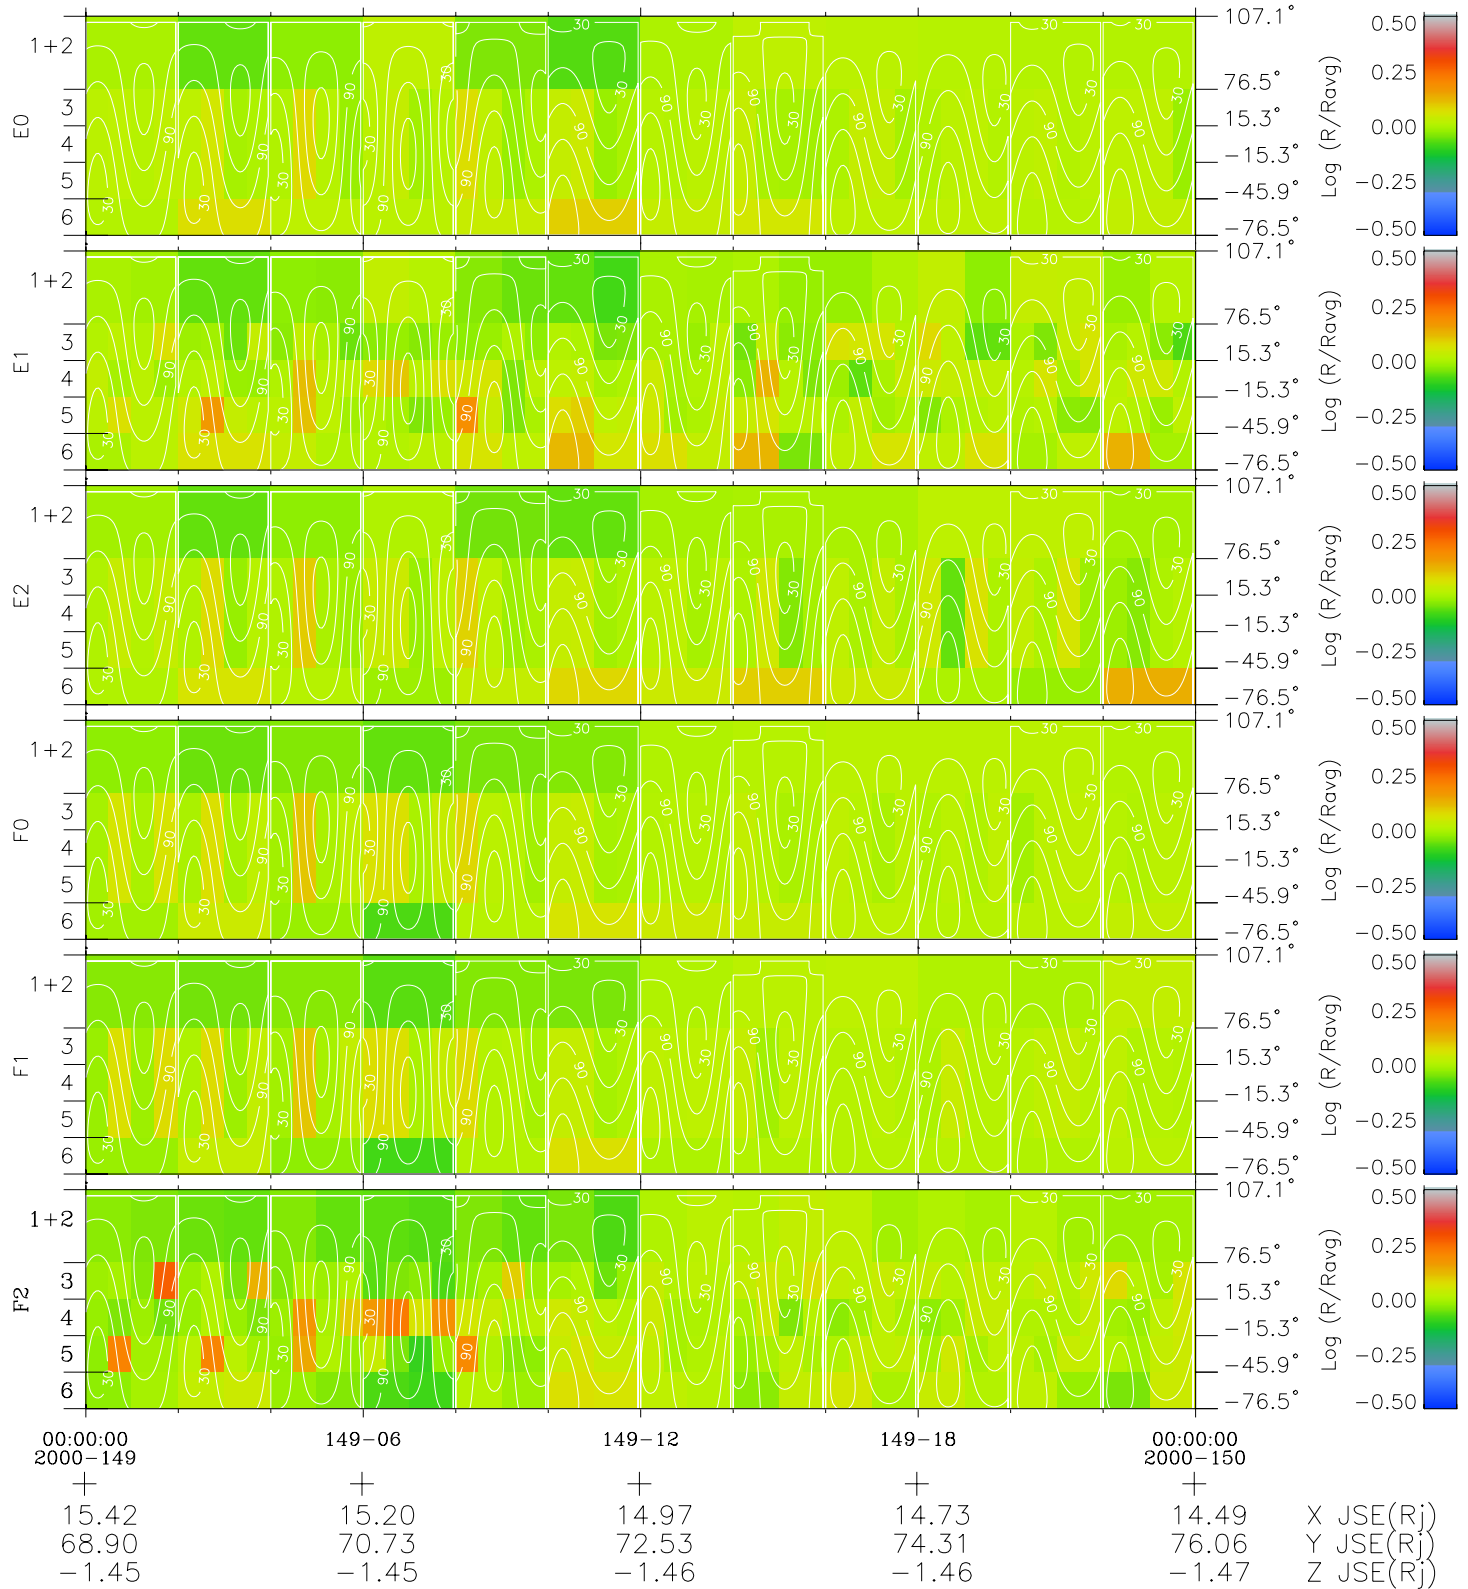

# Galileo EPD Real Time All-Sky Anisotropies 00149

Software Version: RTSKY\_MEAN V 1.20  
 Data Production: 18-05-01  
 Plot Production: Mon Sep 17 10:23:07 2001  
 Color File: wondr3  
 Geofactor File: 1.1

- ◇ = Jupiter look direction
- = Corotation look direction