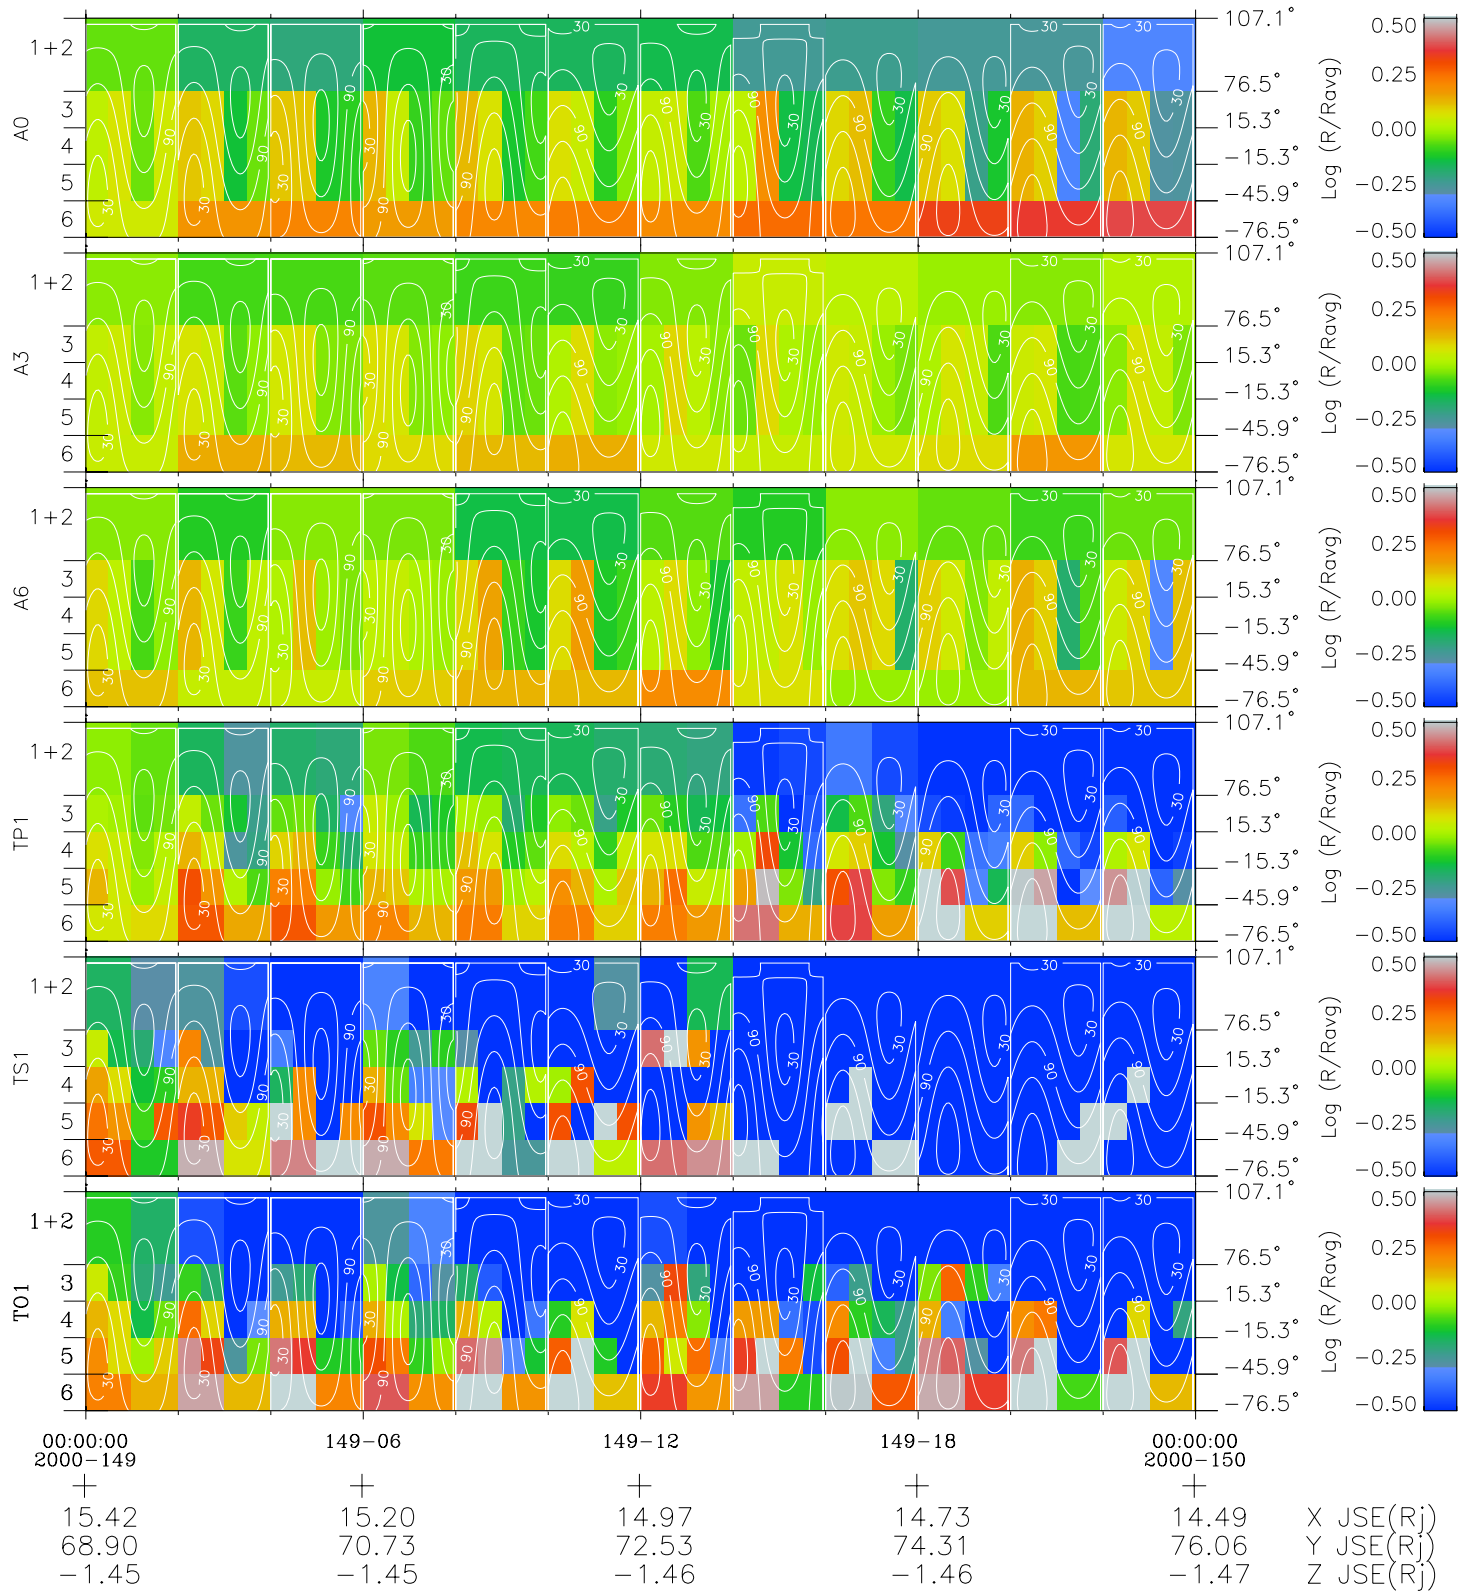

# Galileo EPD Real Time All-Sky Anisotropies 00149

Software Version: RTSKY\_MEAN V 1.20  
 Data Production: 18-05-01  
 Plot Production: Mon Sep 17 10:23:00 2001  
 Color File: wondr3  
 Geofactor File: 1.1

- ◇ = Jupiter look direction
- = Corotation look direction