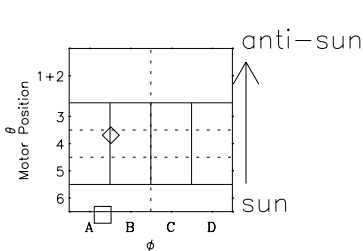

Galileo EPD Real-Time Omni 00149

Software Version: RTLINE_OMNI V 1.20
Data Production: 18-05-01
Plot Production: Mon Sep 17 10:24:52 2001

- ◇ = Jupiter look direction
- = Corotation look direction