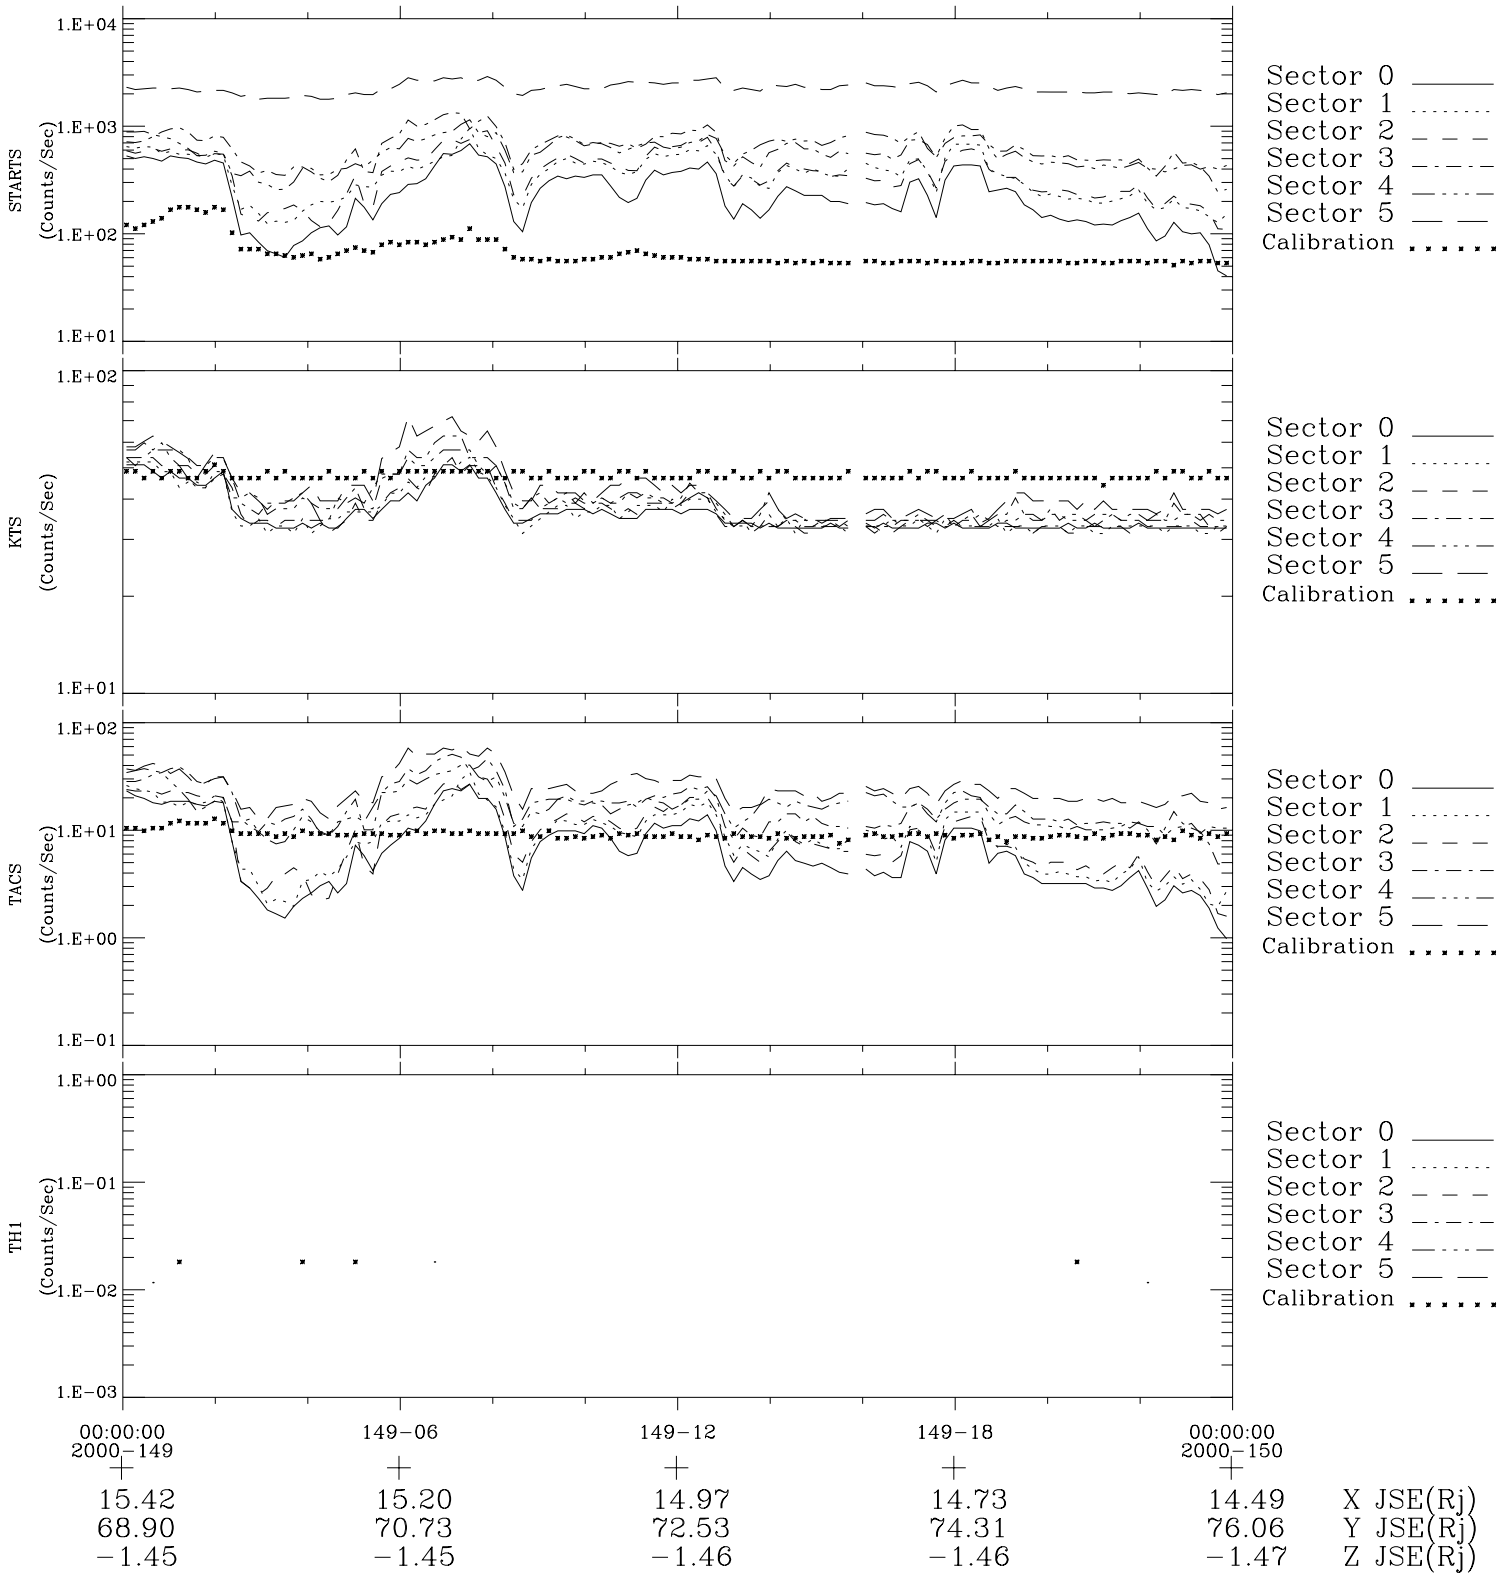

Galileo EPD Real-Time Six-Sector 00149

Software Version: RTLINE_R6 V 1.20
Data Production: 18-05-01
Plot Production: Mon Sep 17 10:25:01 2001

◇ = Jupiter look direction
□ = Corotation look direction