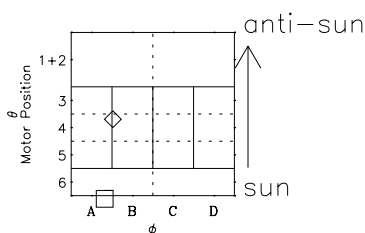

Galileo EPD Real-Time Six-Sector 00149

Software Version: RTLINE_R6 V 1.20
Data Production: 18-05-01
Plot Production: Mon Sep 17 10:25:01 2001

◇ = Jupiter look direction
□ = Corotation look direction