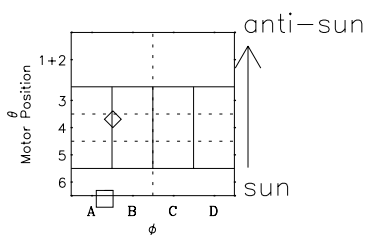

Galileo EPD Real-Time Six-Sector 00149

Software Version: RTLINE_R6 V 1.20
Data Production: 18-05-01
Plot Production: Mon Sep 17 10:25:00 2001

◇ = Jupiter look direction
□ = Corotation look direction