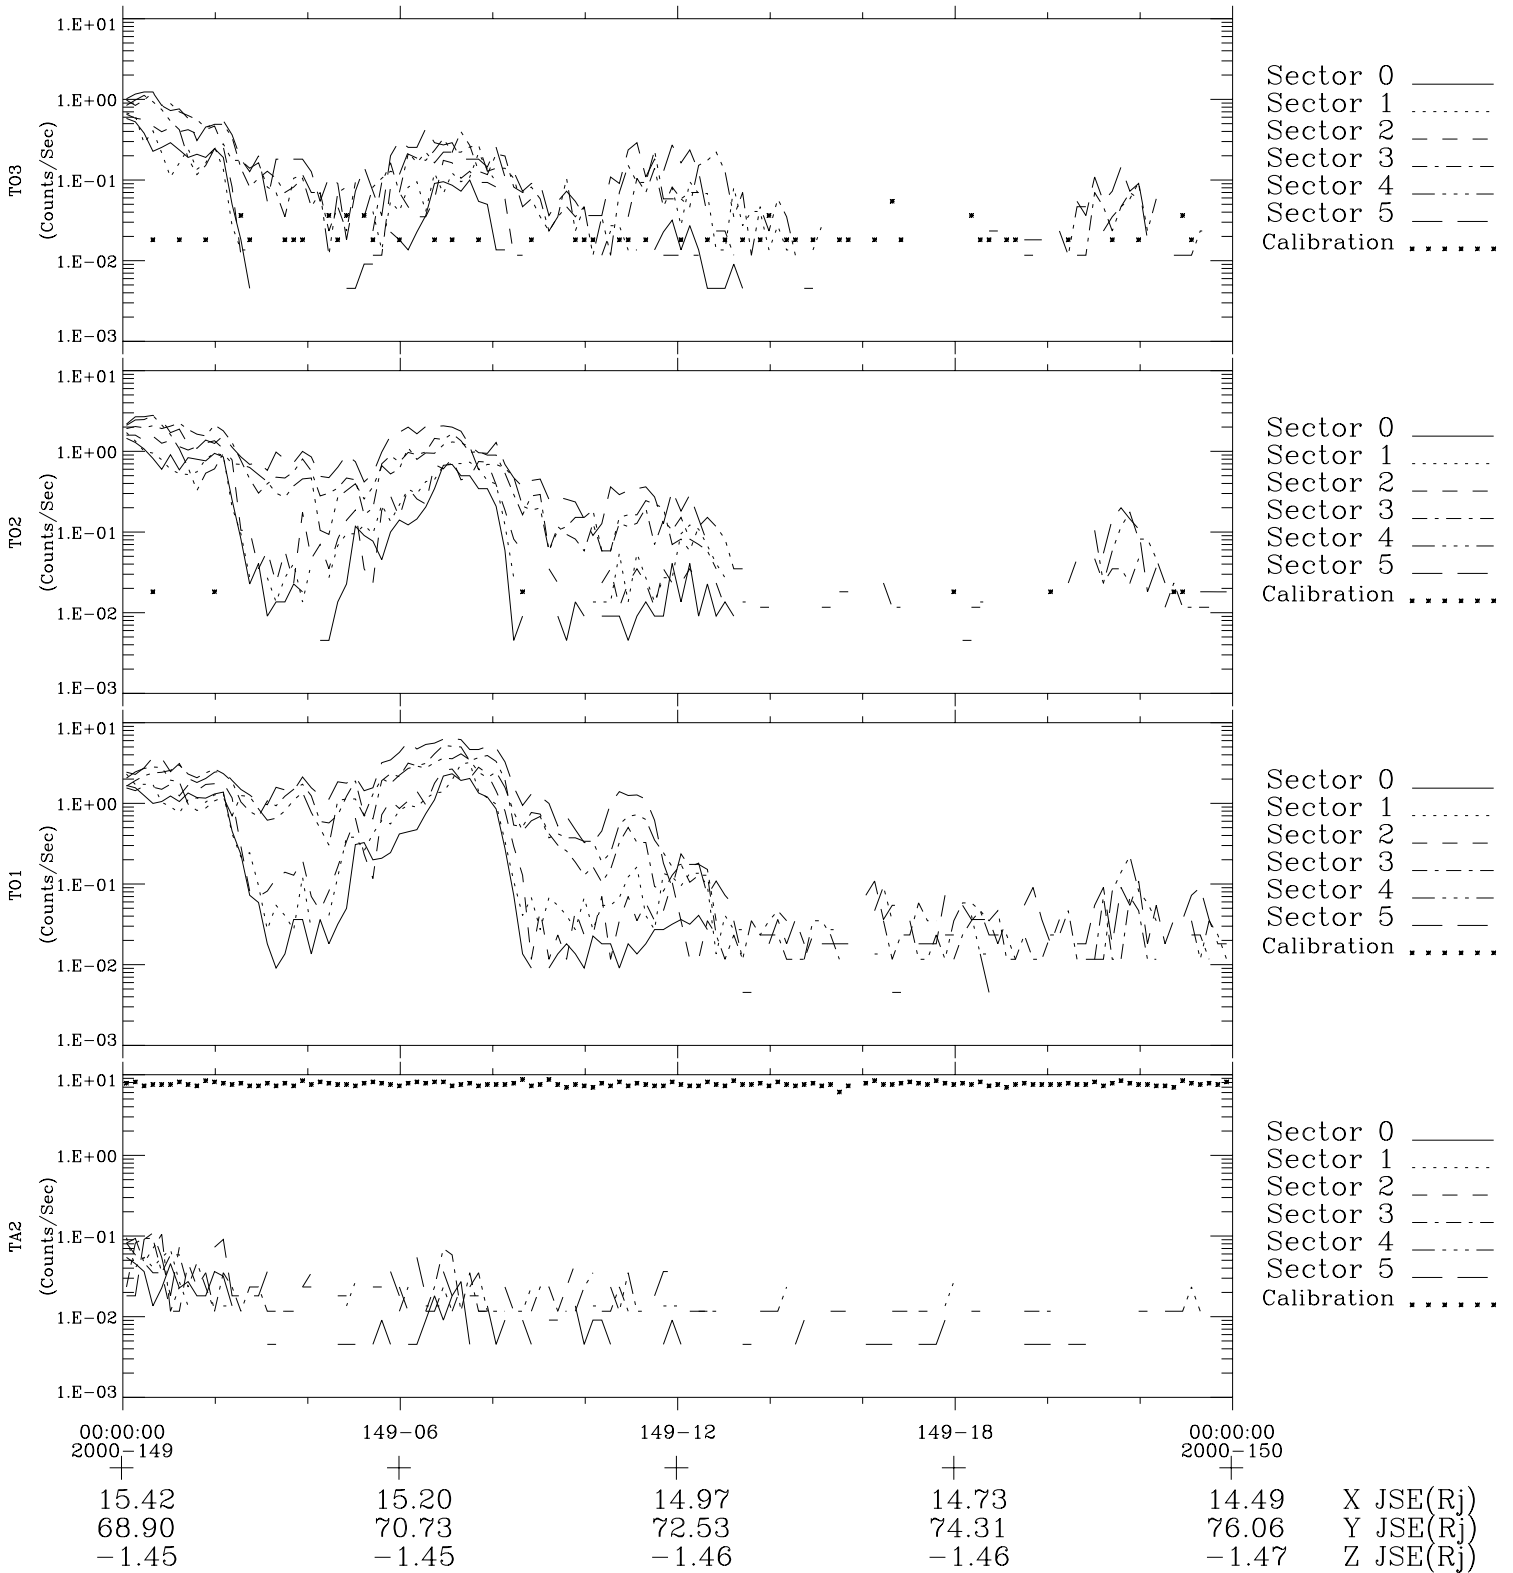

Galileo EPD Real-Time Six-Sector 00149

Software Version: RTLINE_R6 V 1.20
Data Production: 18-05-01
Plot Production: Mon Sep 17 10:25:00 2001

◇ = Jupiter look direction
□ = Corotation look direction