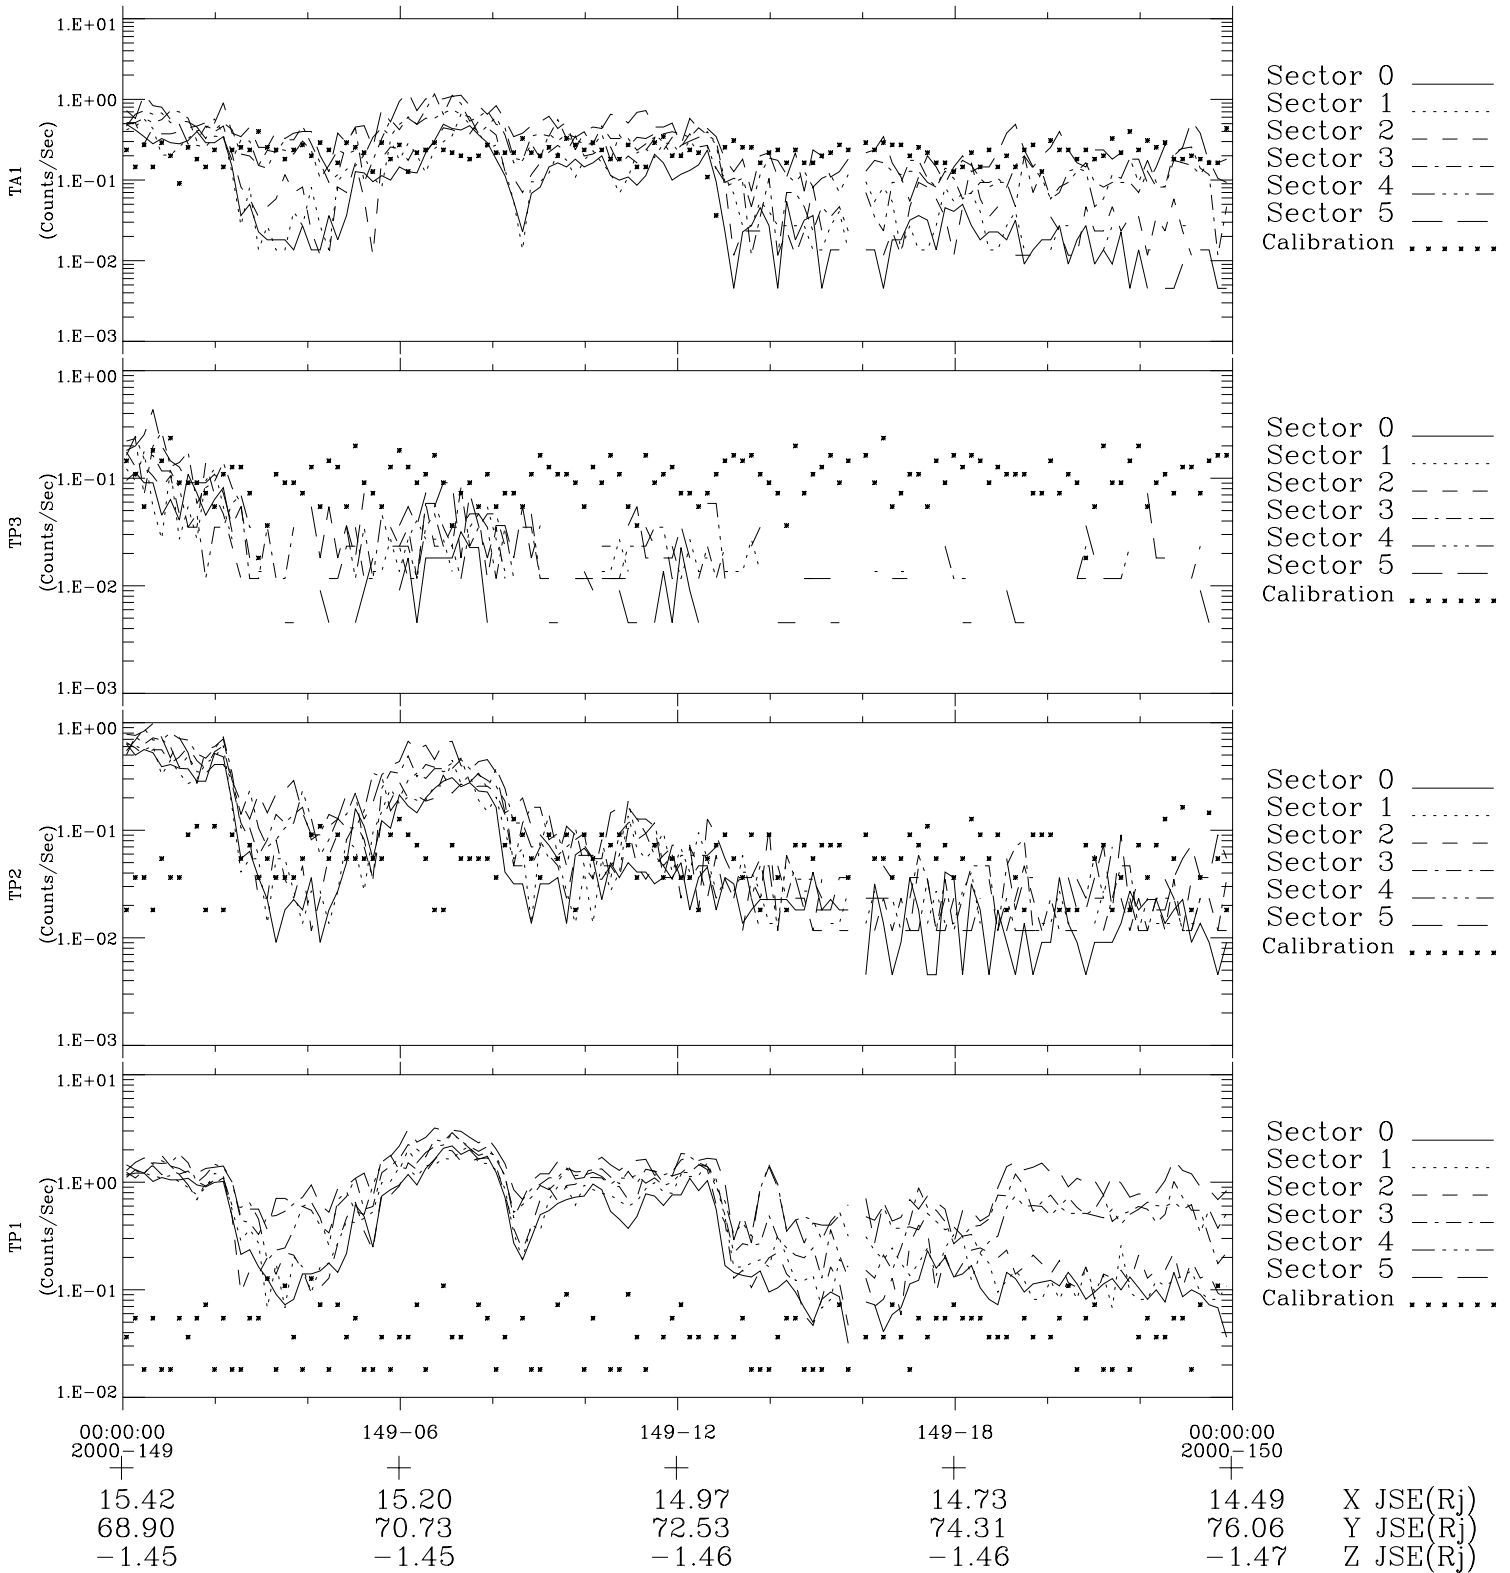

Galileo EPD Real-Time Six-Sector 00149

Software Version: RTLINE_R6 V 1.20
Data Production: 18-05-01
Plot Production: Mon Sep 17 10:24:59 2001

◇ = Jupiter look direction
□ = Corotation look direction