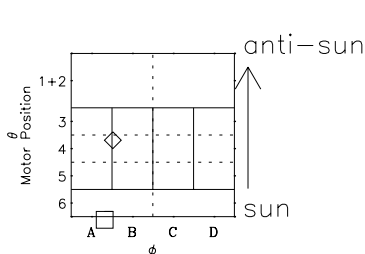

Galileo EPD Real-Time Six-Sector 00149

Software Version: RTLINE_R6 V 1.20
Data Production: 18-05-01
Plot Production: Mon Sep 17 10:24:59 2001

◇ = Jupiter look direction
□ = Corotation look direction