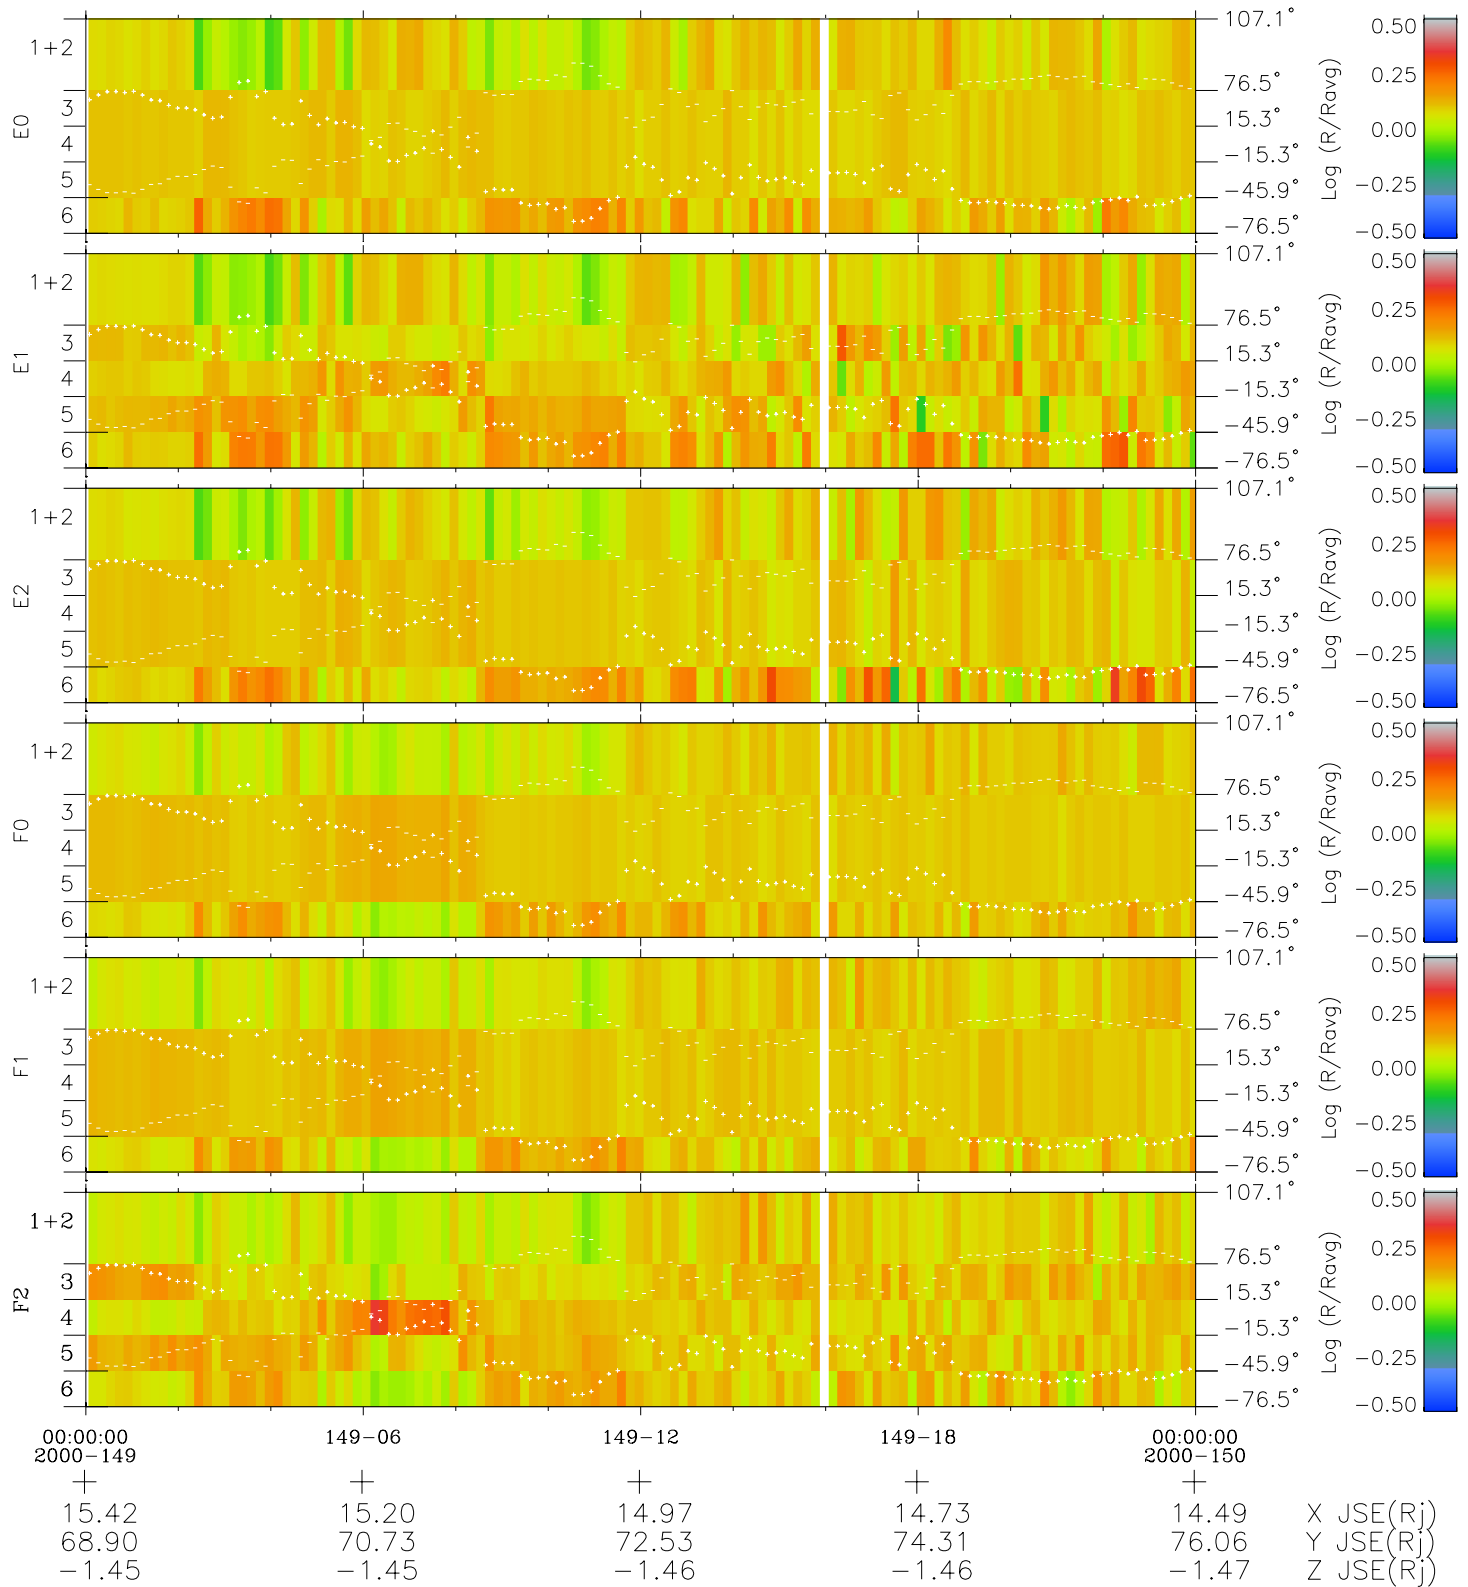

Galileo EPD Real Elevation Anisotropies 00149

Software Version: RTELEV_MEAN V 1.20
 Data Production: 18-05-01
 Plot Production: Mon Sep 17 10:23:51 2001
 Color File: wondr3
 Geofactor File: 1.1

- ◇ = Jupiter look direction
- = Corotation look direction