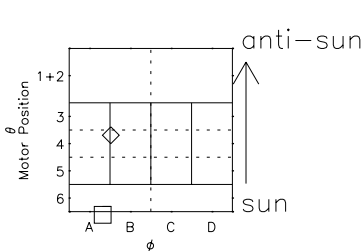

Galileo EPD Real Elevation Anisotropies 00149

Software Version: RTELEV_MEAN V 1.20
 Data Production: 18-05-01
 Plot Production: Mon Sep 17 10:23:51 2001
 Color File: wondr3
 Geofactor File: 1.1

- ◇ = Jupiter look direction
- = Corotation look direction