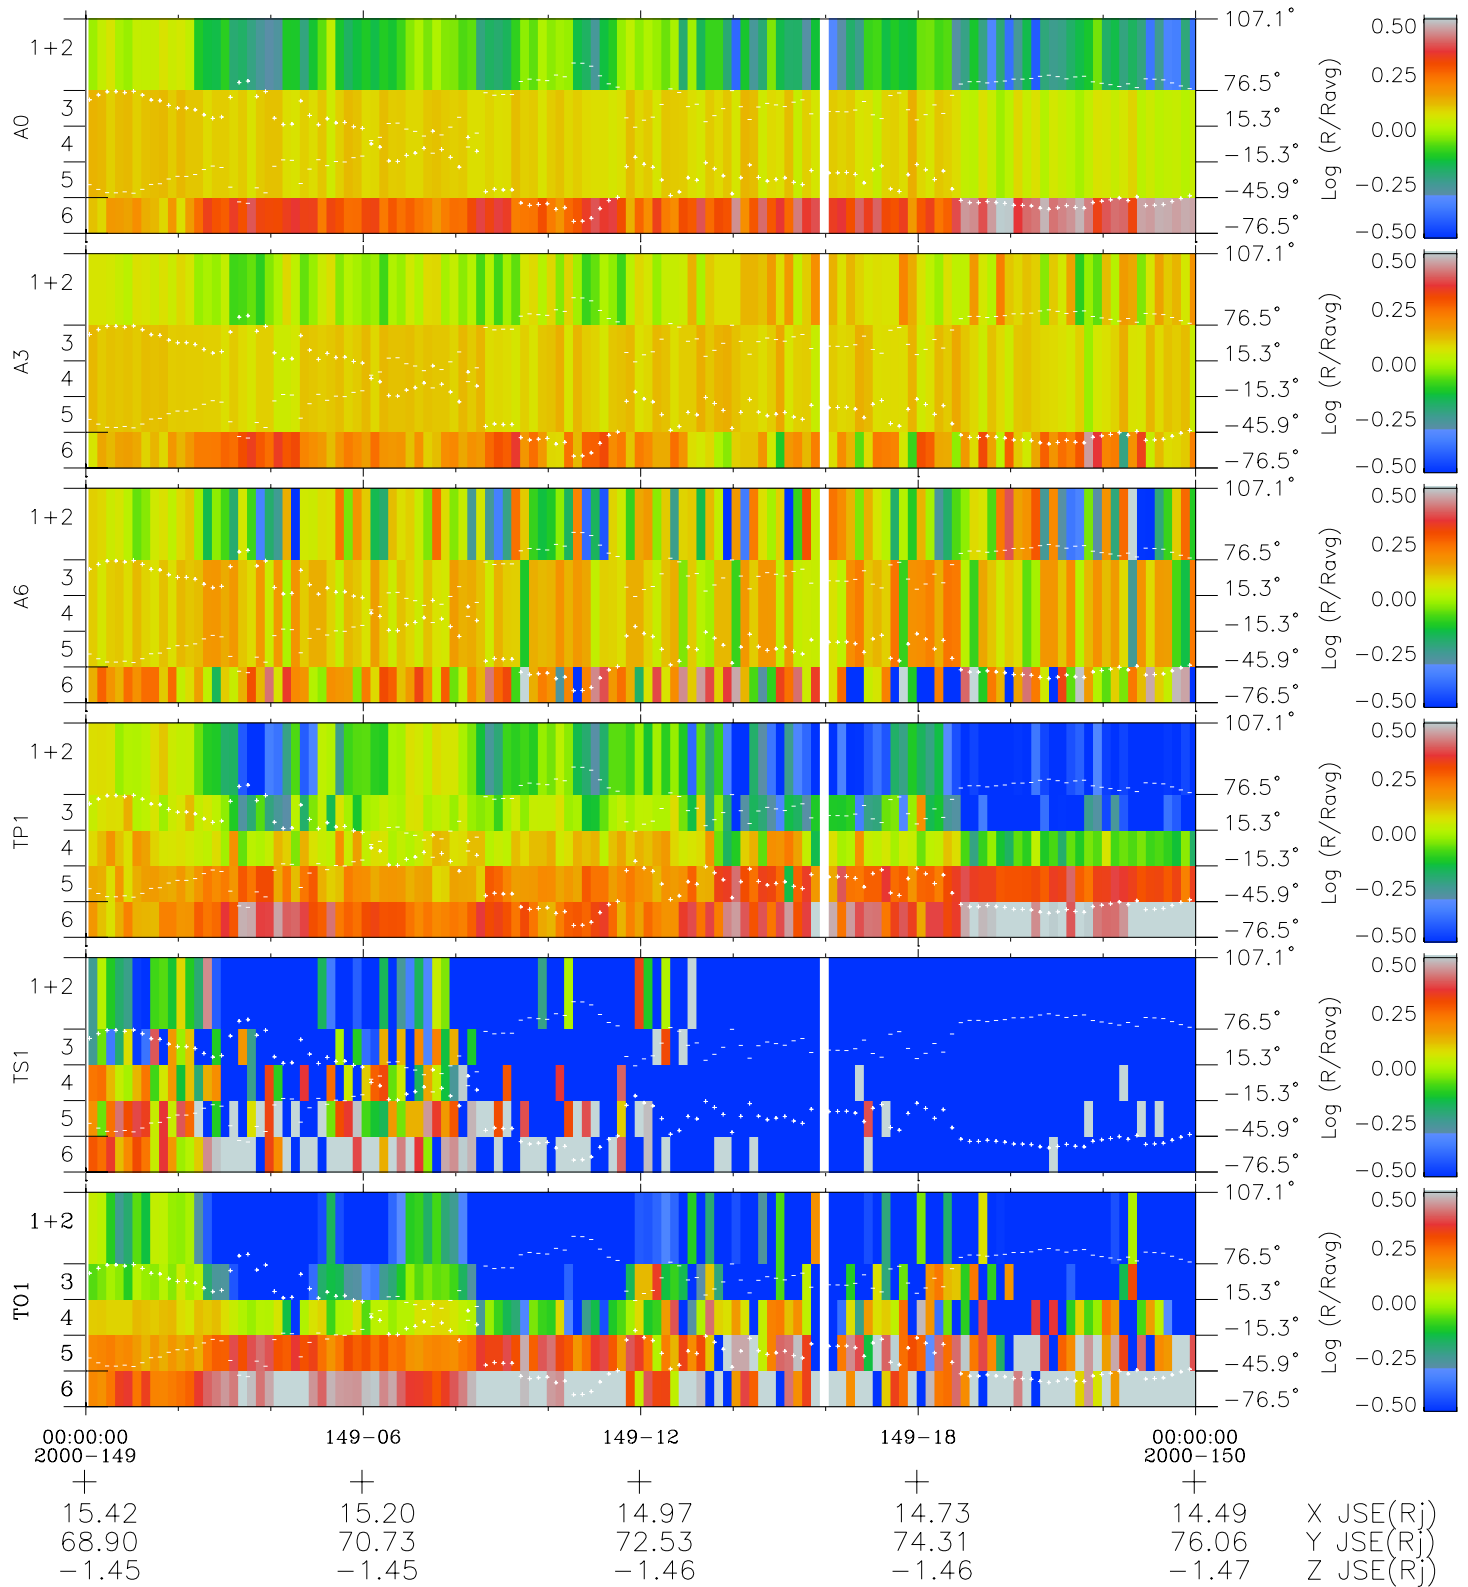

Galileo EPD Real Elevation Anisotropies 00149

Software Version: RTELEV_MEAN V 1.20
 Data Production: 18-05-01
 Plot Production: Mon Sep 17 10:23:45 2001
 Color File: wondr3
 Geofactor File: 1.1

- ◇ = Jupiter look direction
- = Corotation look direction