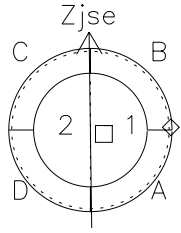

Galileo EPD Real Time Azimuth Anisotropies 00149

Software Version: RTAZIM_MEAN V 1.20
Data Production: 18-05-01
Plot Production: Mon Sep 17 10:24:25 2001
Color File: wondr3
Geofactor File: 1.1

◇ = Jupiter look direction
□ = Corotation look direction