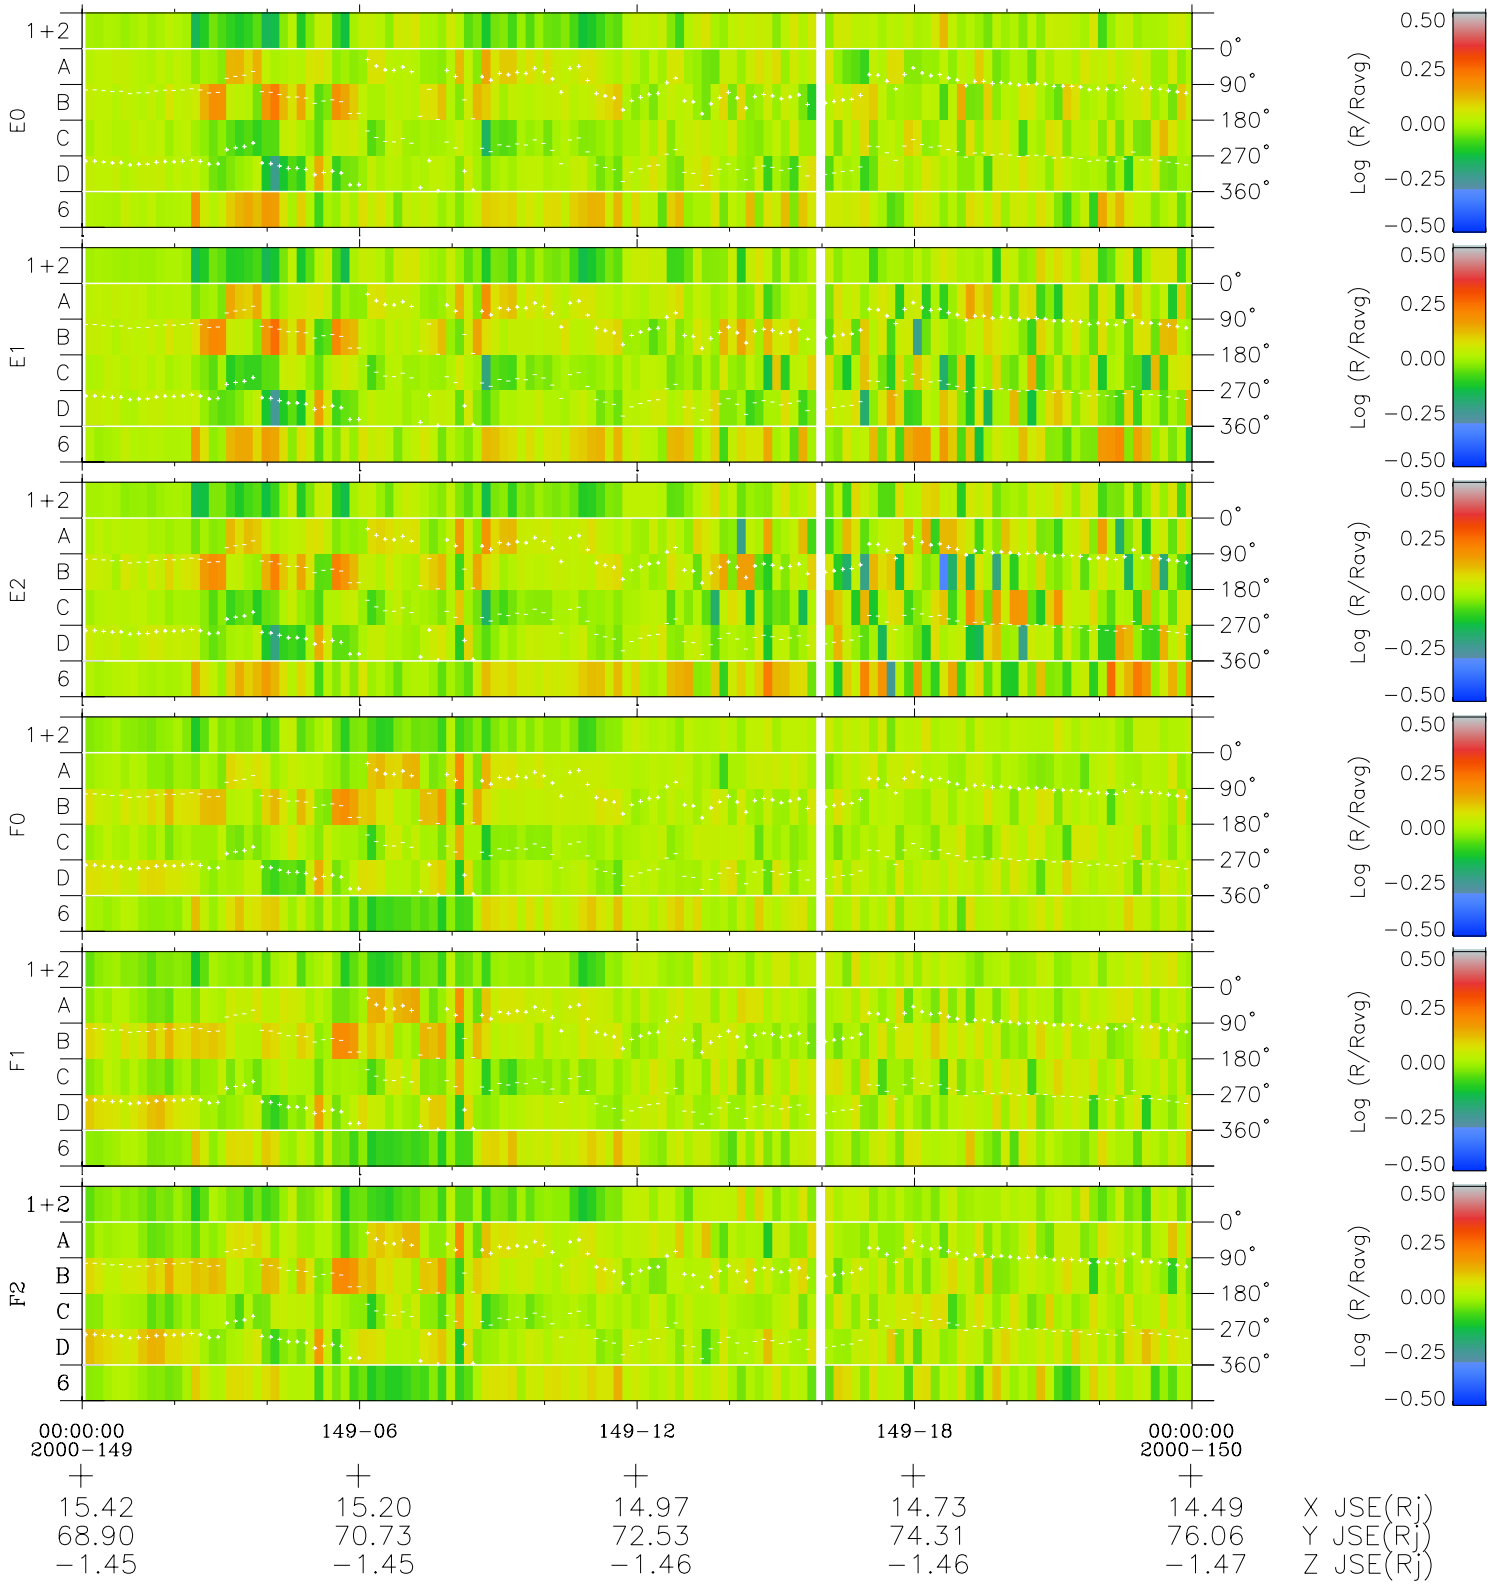

Galileo EPD Real Time Azimuth Anisotropies 00149

Software Version: RTAZIM_MEAN V 1.20
Data Production: 18-05-01
Plot Production: Mon Sep 17 10:24:25 2001
Color File: wondr3
Geofactor File: 1.1

◇ = Jupiter look direction
□ = Corotation look direction