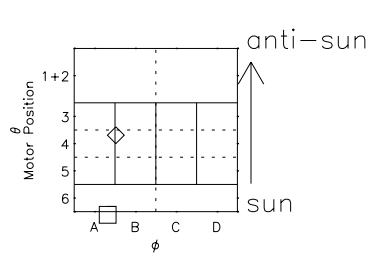

Galileo EPD Real Time Azimuth Anisotropies 00149

Software Version: RTAZIM_MEAN V 1.20
Data Production: 18-05-01
Plot Production: Mon Sep 17 10:24:25 2001
Color File: wondr3
Geofactor File: 1.1

◇ = Jupiter look direction
□ = Corotation look direction