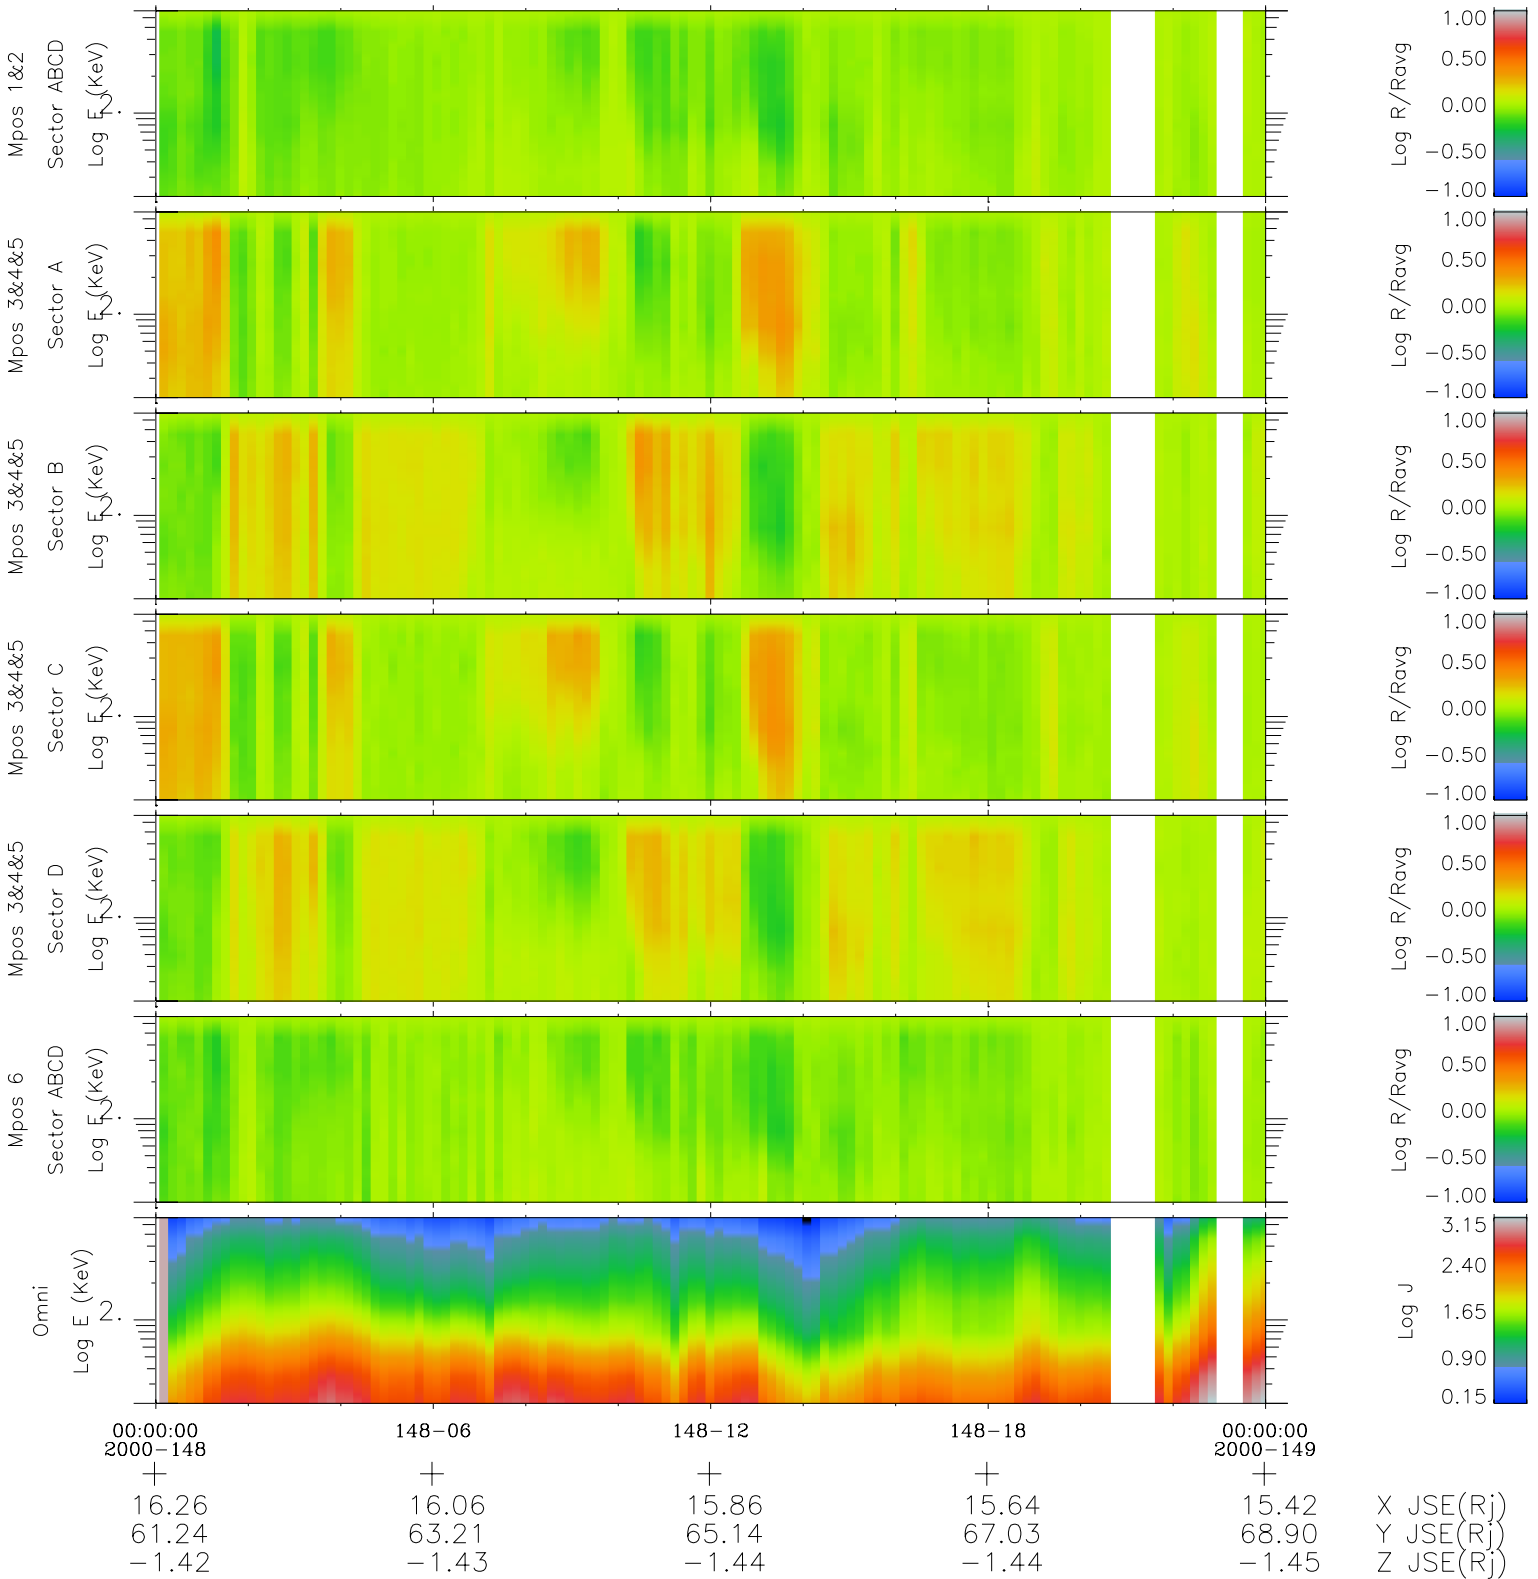

Galileo EPD Real Time R6 Electrons Spectra 00148

Software Version: RTSPEC_R6 V 1.20
 Data Production: 10-03-01
 Plot Production: Mon Sep 17 10:14:36 2001
 Color File: wondr3
 Geofactor File: 1.1

- ◇ = Jupiter look direction
- = Corotation look direction