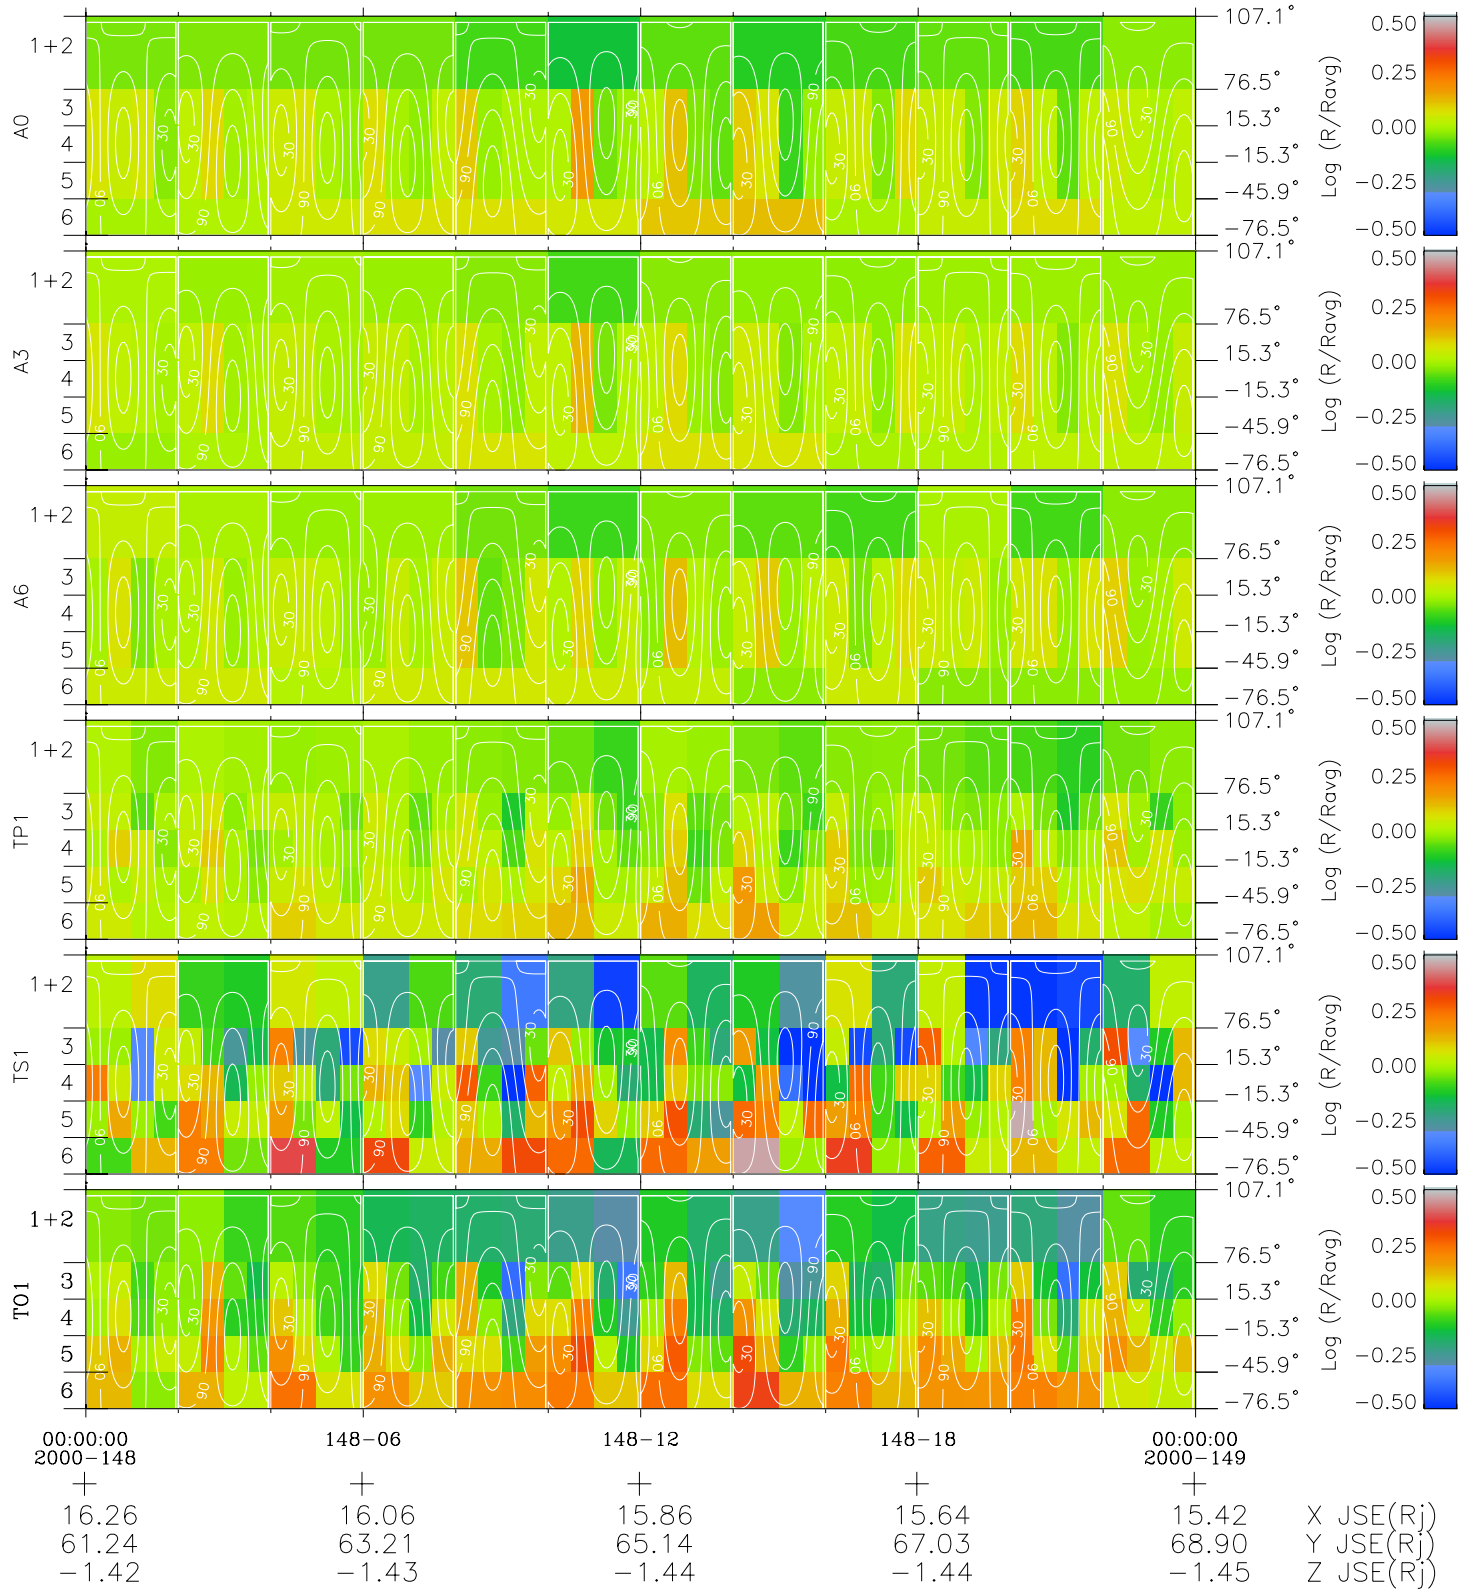

Galileo EPD Real Time All-Sky Anisotropies 00148

Software Version: RTSKY_MEAN V 1.20
 Data Production: 10-03-01
 Plot Production: Mon Sep 17 10:14:51 2001
 Color File: wondr3
 Geofactor File: 1.1

- ◇ = Jupiter look direction
- = Corotation look direction