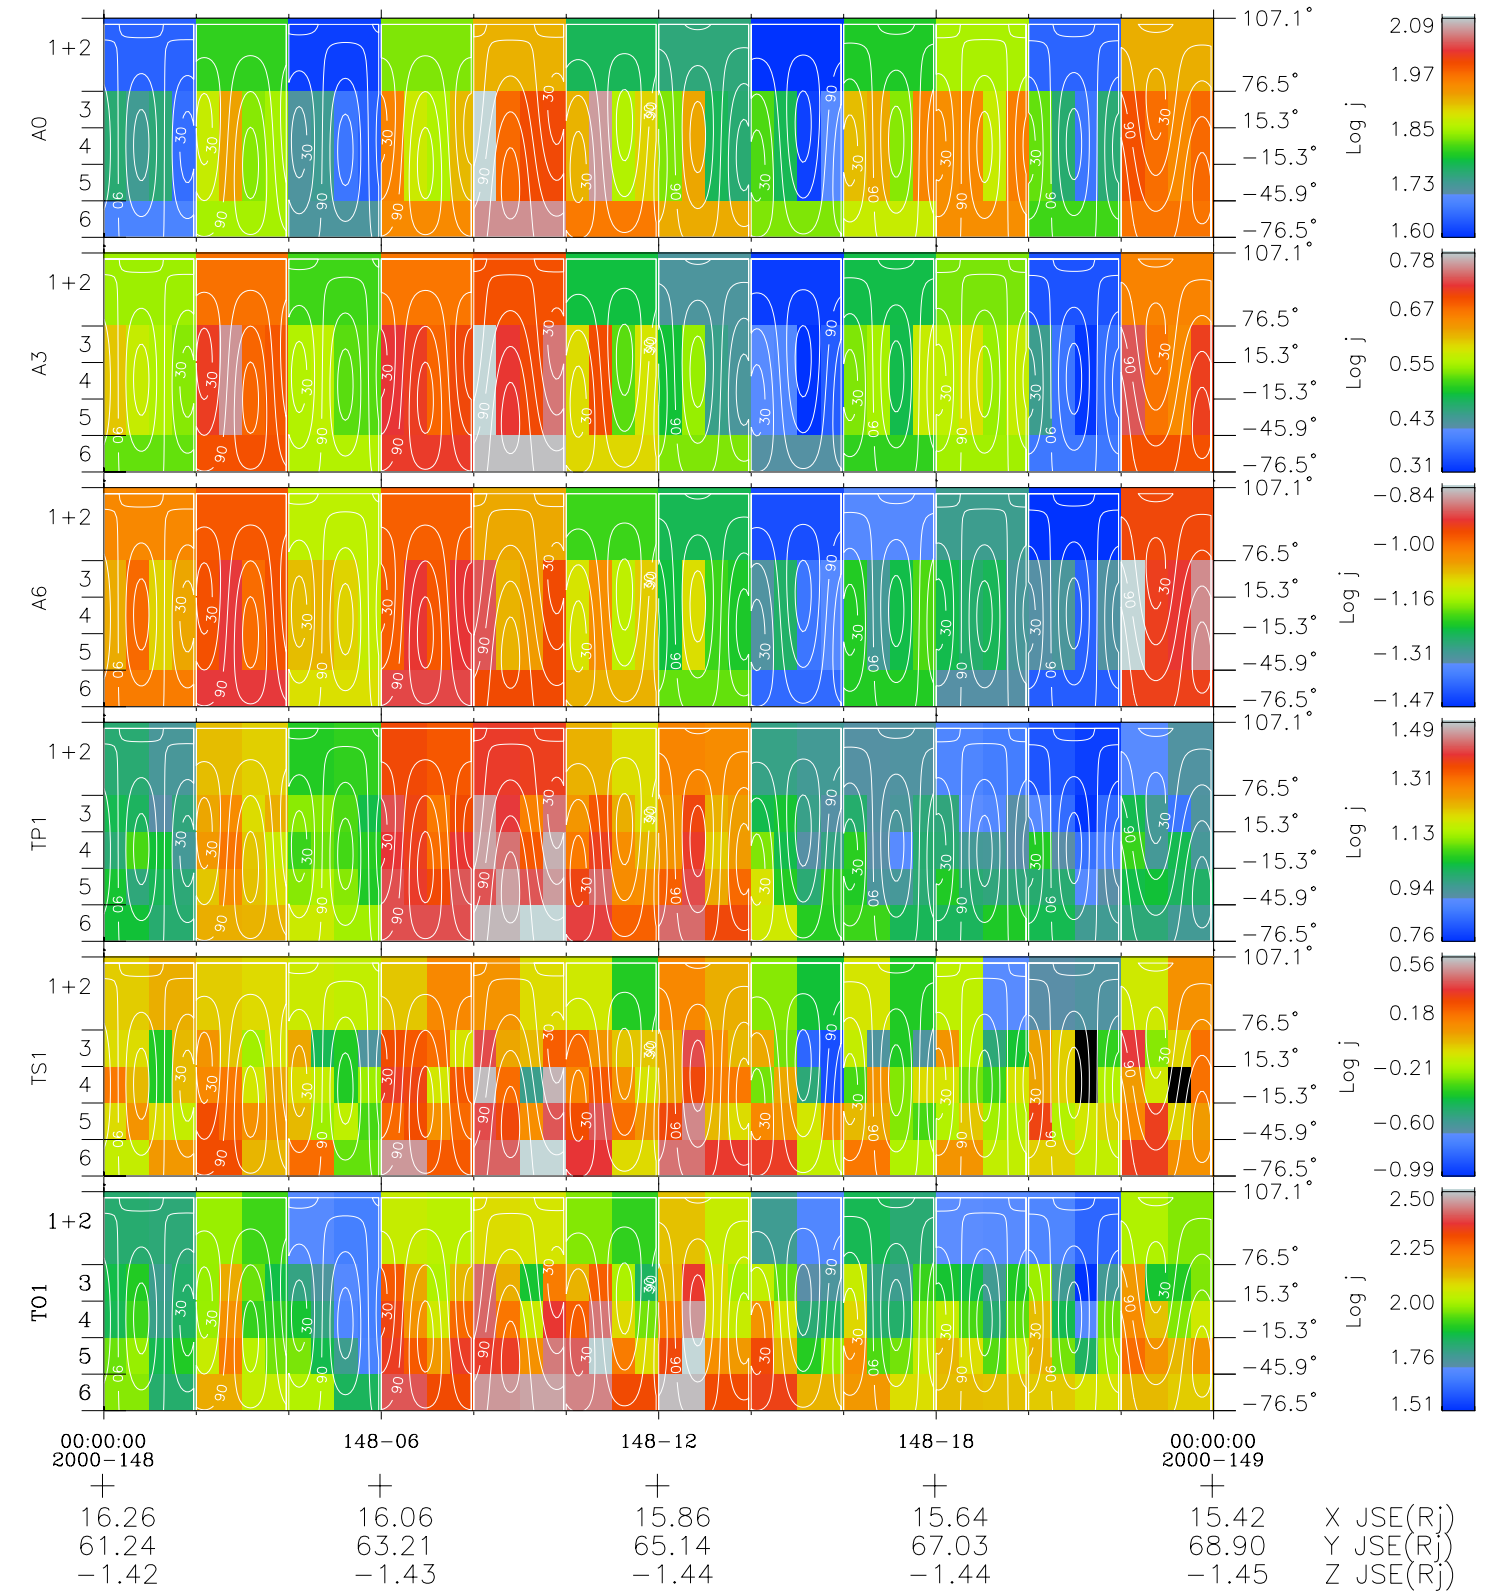

# Galileo EPD Real Time All-Sky Anisotropies 00148

Software Version: RTSKY\_FLUX V 1.20  
 Data Production: 10-03-01  
 Plot Production: Mon Sep 17 10:15:05 2001  
 Color File: wondr3  
 Geofactor File: 1.1

- ◇ = Jupiter look direction
- = Corotation look direction