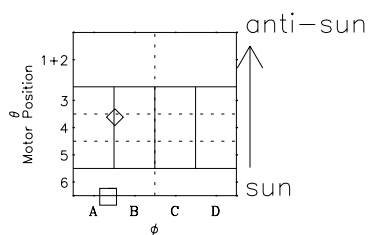

Galileo EPD Real-Time Omni 00148

Software Version: RTLINE_OMNI V 1.20
Data Production: 10-03-01
Plot Production: Mon Sep 17 10:16:36 2001

◇ = Jupiter look direction
□ = Corotation look direction