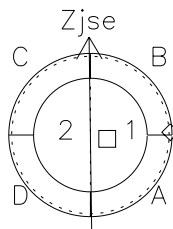

# Galileo EPD Real-Time Six-Sector 00148

Software Version: RTLINE\_R6 V 1.20  
Data Production: 10-03-01  
Plot Production: Mon Sep 17 10:16:43 2001

◇ = Jupiter look direction  
□ = Corotation look direction