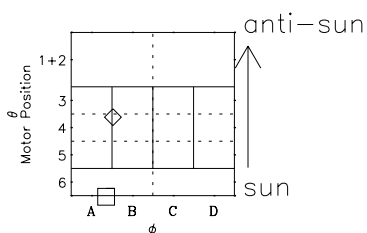

# Galileo EPD Real-Time Six-Sector 00148

Software Version: RTLINE\_R6 V 1.20  
Data Production: 10-03-01  
Plot Production: Mon Sep 17 10:16:43 2001

◇ = Jupiter look direction  
□ = Corotation look direction