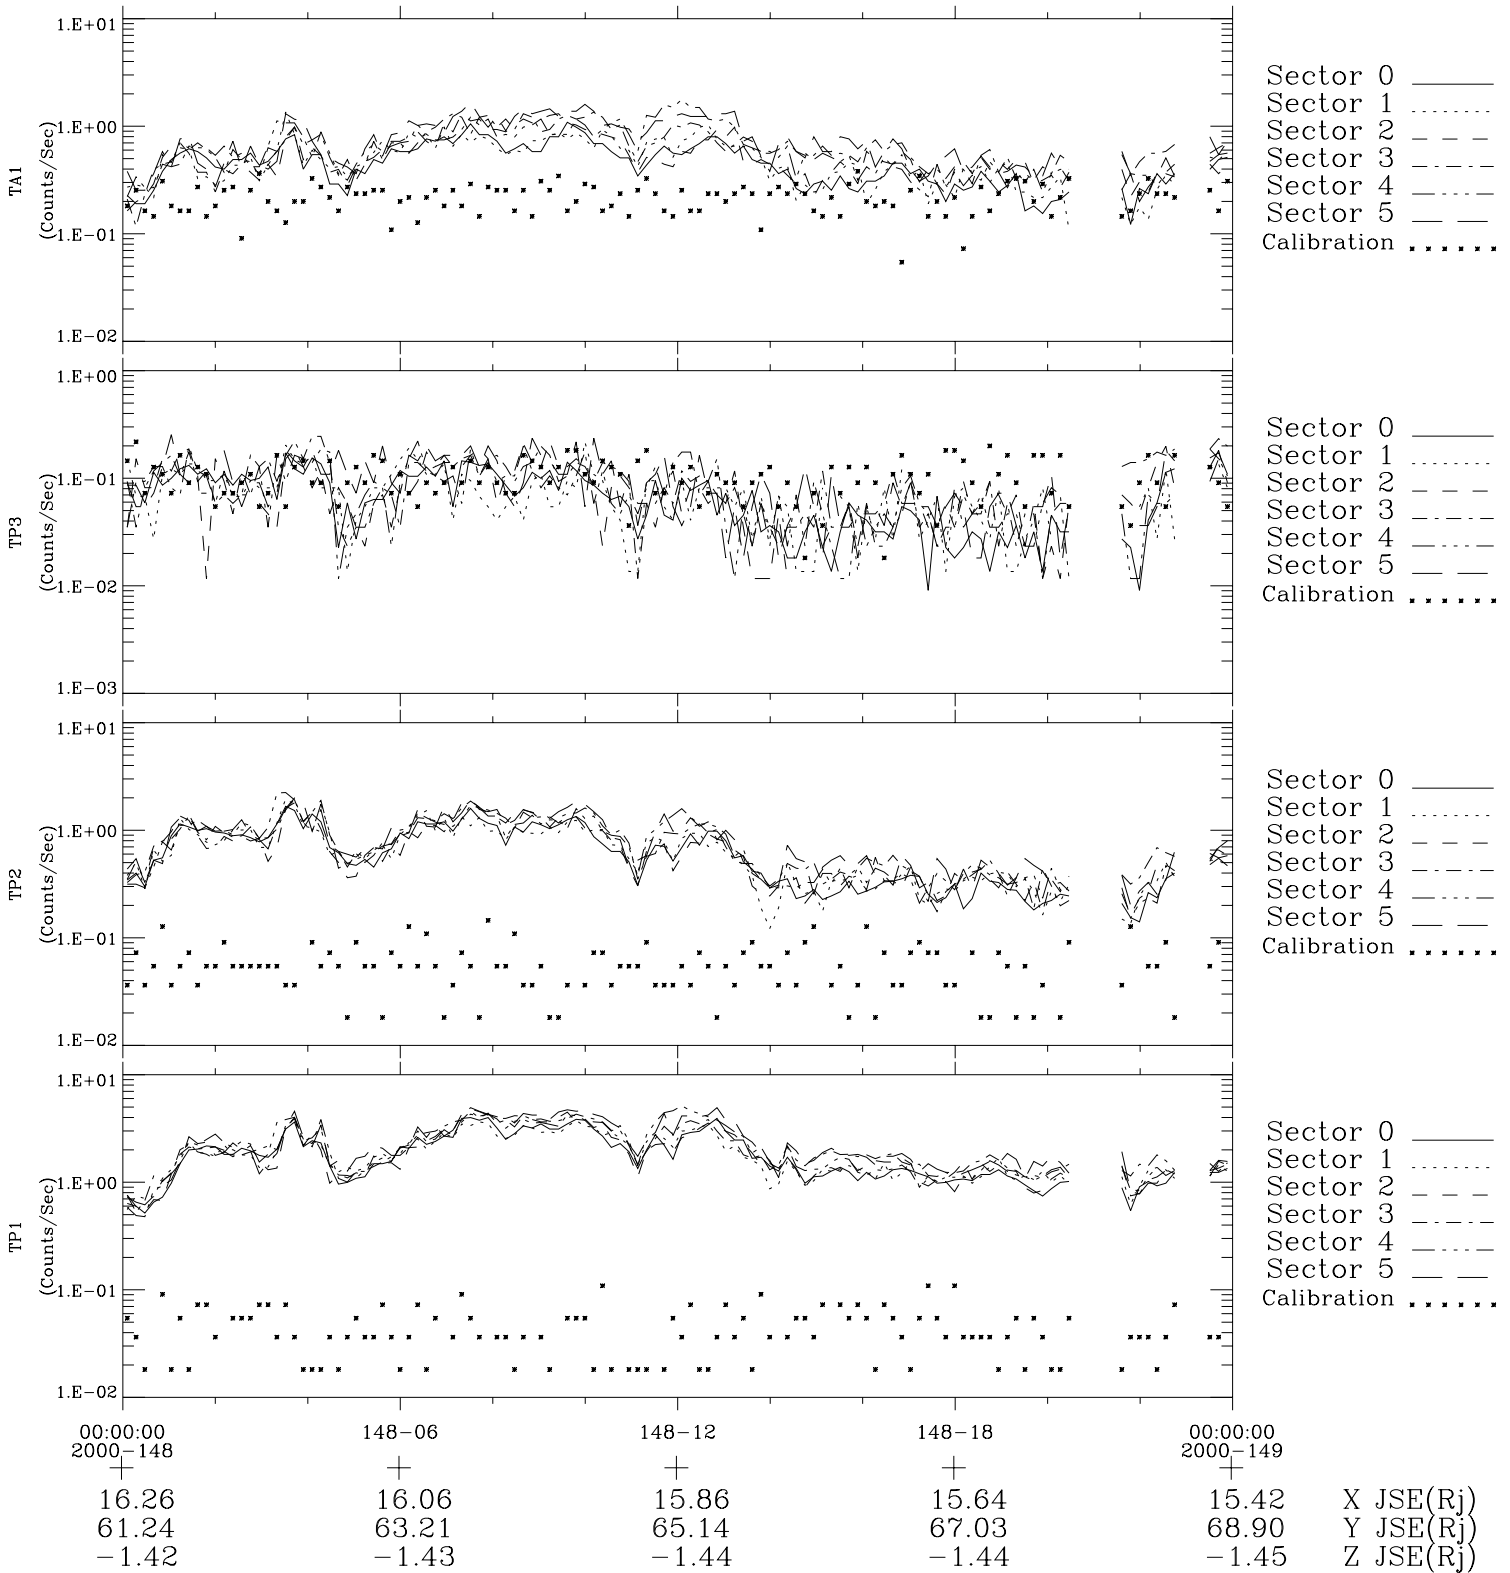

# Galileo EPD Real-Time Six-Sector 00148

Software Version: RTLINE\_R6 V 1.20  
Data Production: 10-03-01  
Plot Production: Mon Sep 17 10:16:43 2001

◇ = Jupiter look direction  
□ = Corotation look direction