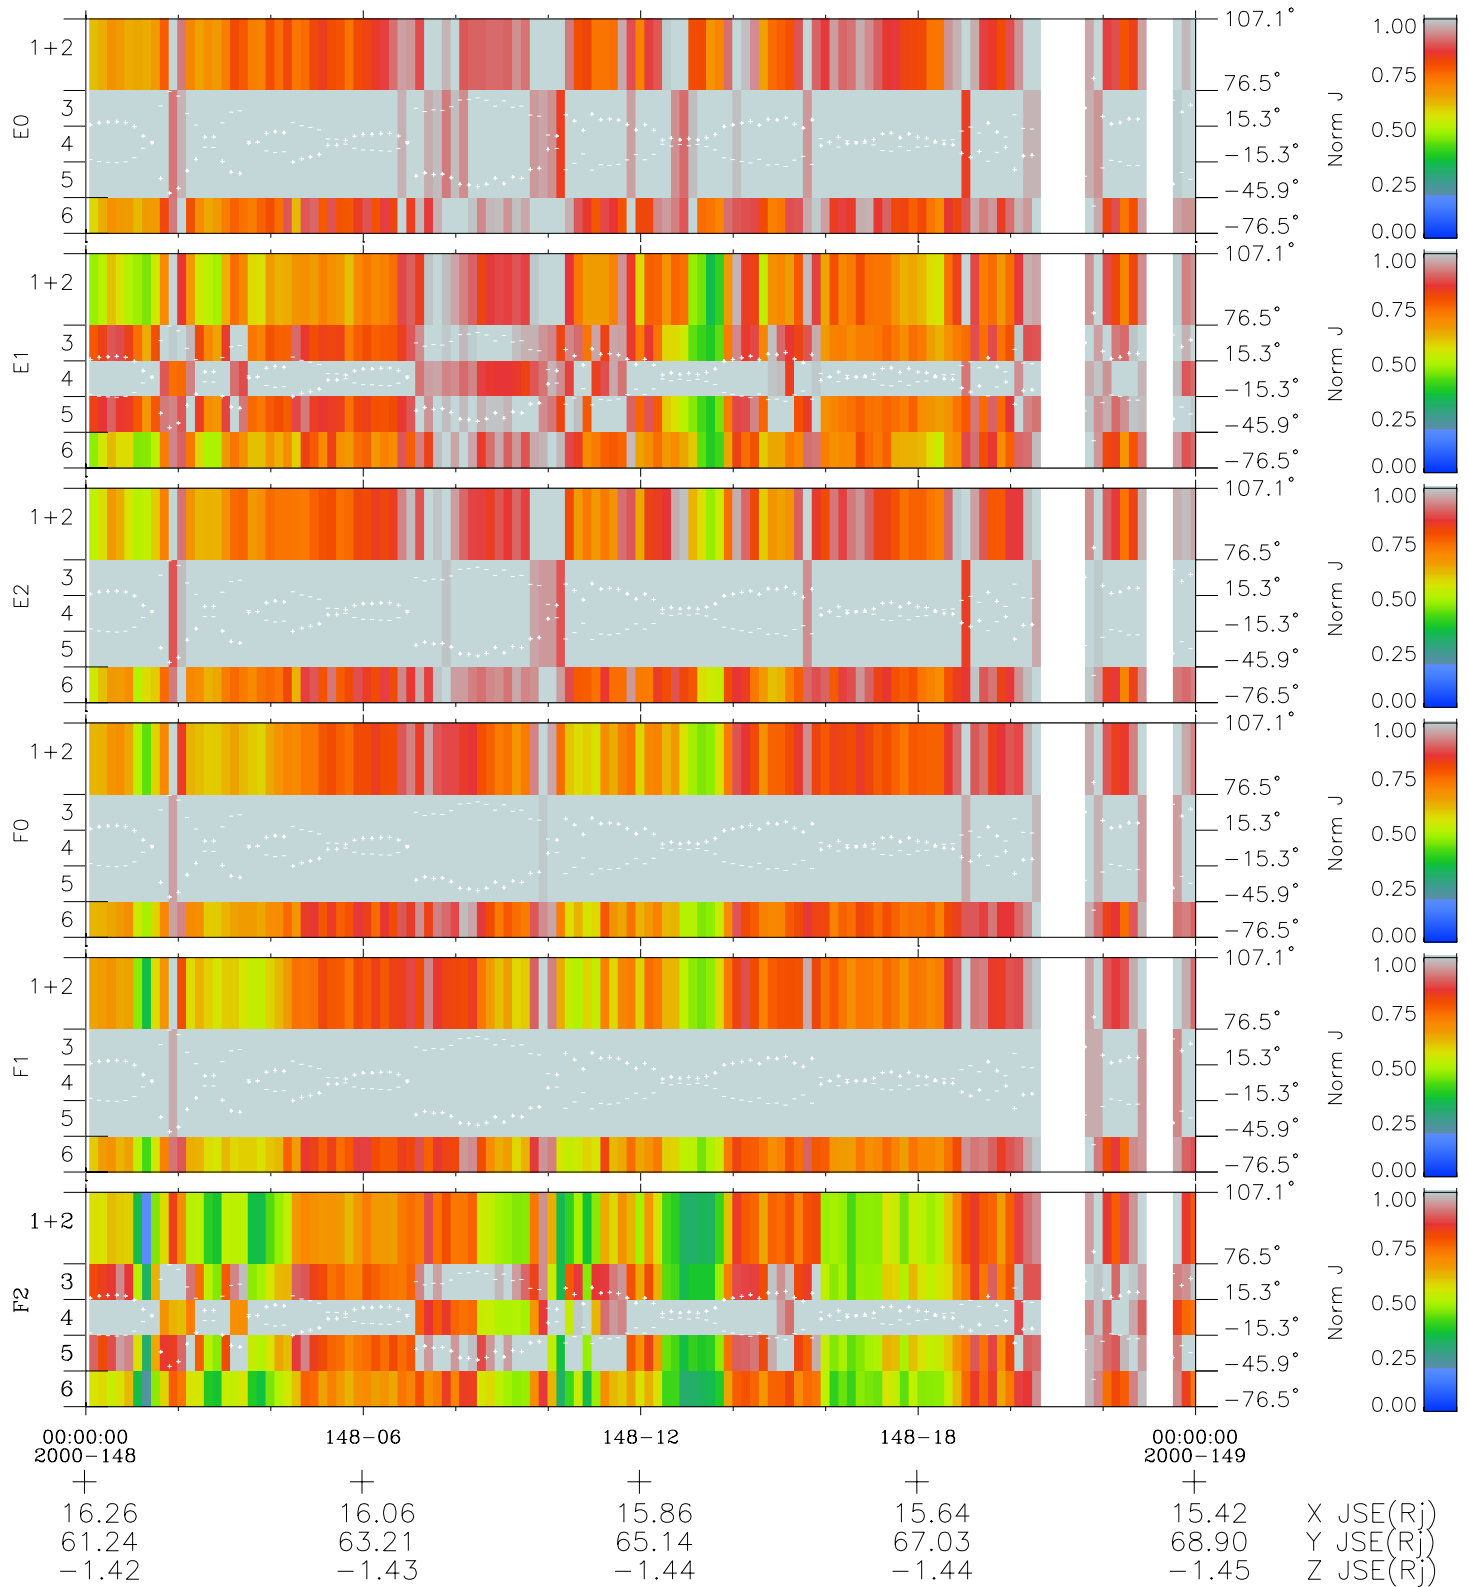

# Galileo EPD Real Elevation Anisotropies 00148

Software Version: RTELEV\_NORM V 1.20  
Data Production: 10-03-01  
Plot Production: Mon Sep 17 10:16:00 2001  
Color File: wondr3  
Geofactor File: 1.1

- ◇ = Jupiter look direction
- = Corotation look direction