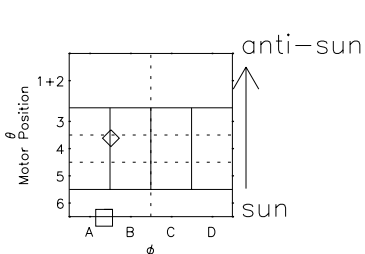

# Galileo EPD Real Elevation Anisotropies 00148

Software Version: RTELEV\_NORM V 1.20  
Data Production: 10-03-01  
Plot Production: Mon Sep 17 10:16:00 2001  
Color File: wondr3  
Geofactor File: 1.1

- ◇ = Jupiter look direction
- = Corotation look direction