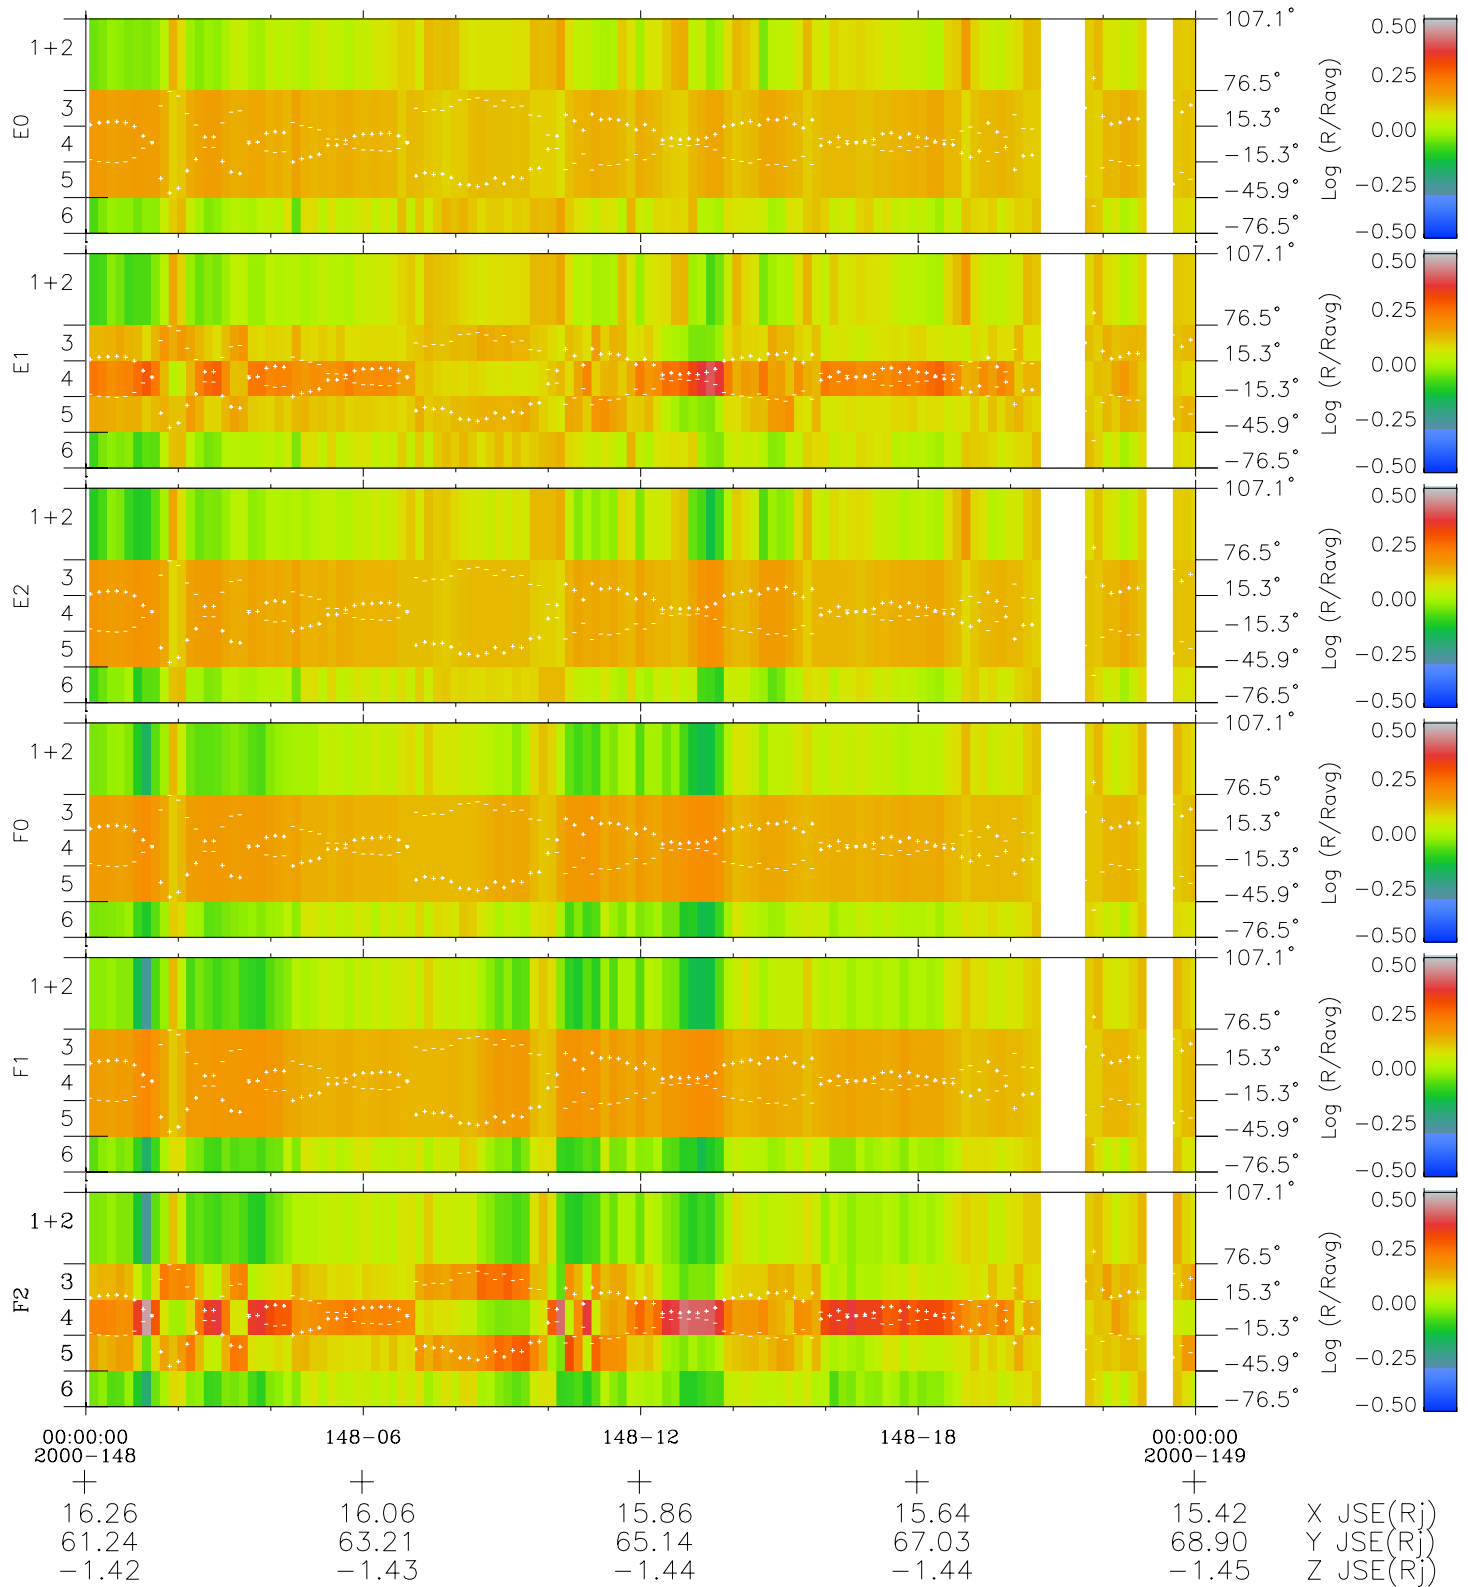

Galileo EPD Real Elevation Anisotropies 00148

Software Version: RTELEV_MEAN V 1.20
 Data Production: 10-03-01
 Plot Production: Mon Sep 17 10:15:38 2001
 Color File: wondr3
 Geofactor File: 1.1

- ◇ = Jupiter look direction
- = Corotation look direction