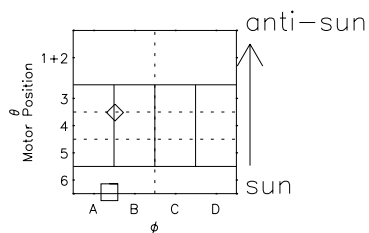

# Galileo EPD Real Time R6 Ions Spectra 00147

Software Version: RTSPEC\_R6 V 1.20  
 Data Production: 10-03-01  
 Plot Production: Mon Sep 17 10:06:24 2001  
 Color File: wondr3  
 Geofactor File: 1.1

- ◇ = Jupiter look direction
- = Corotation look direction