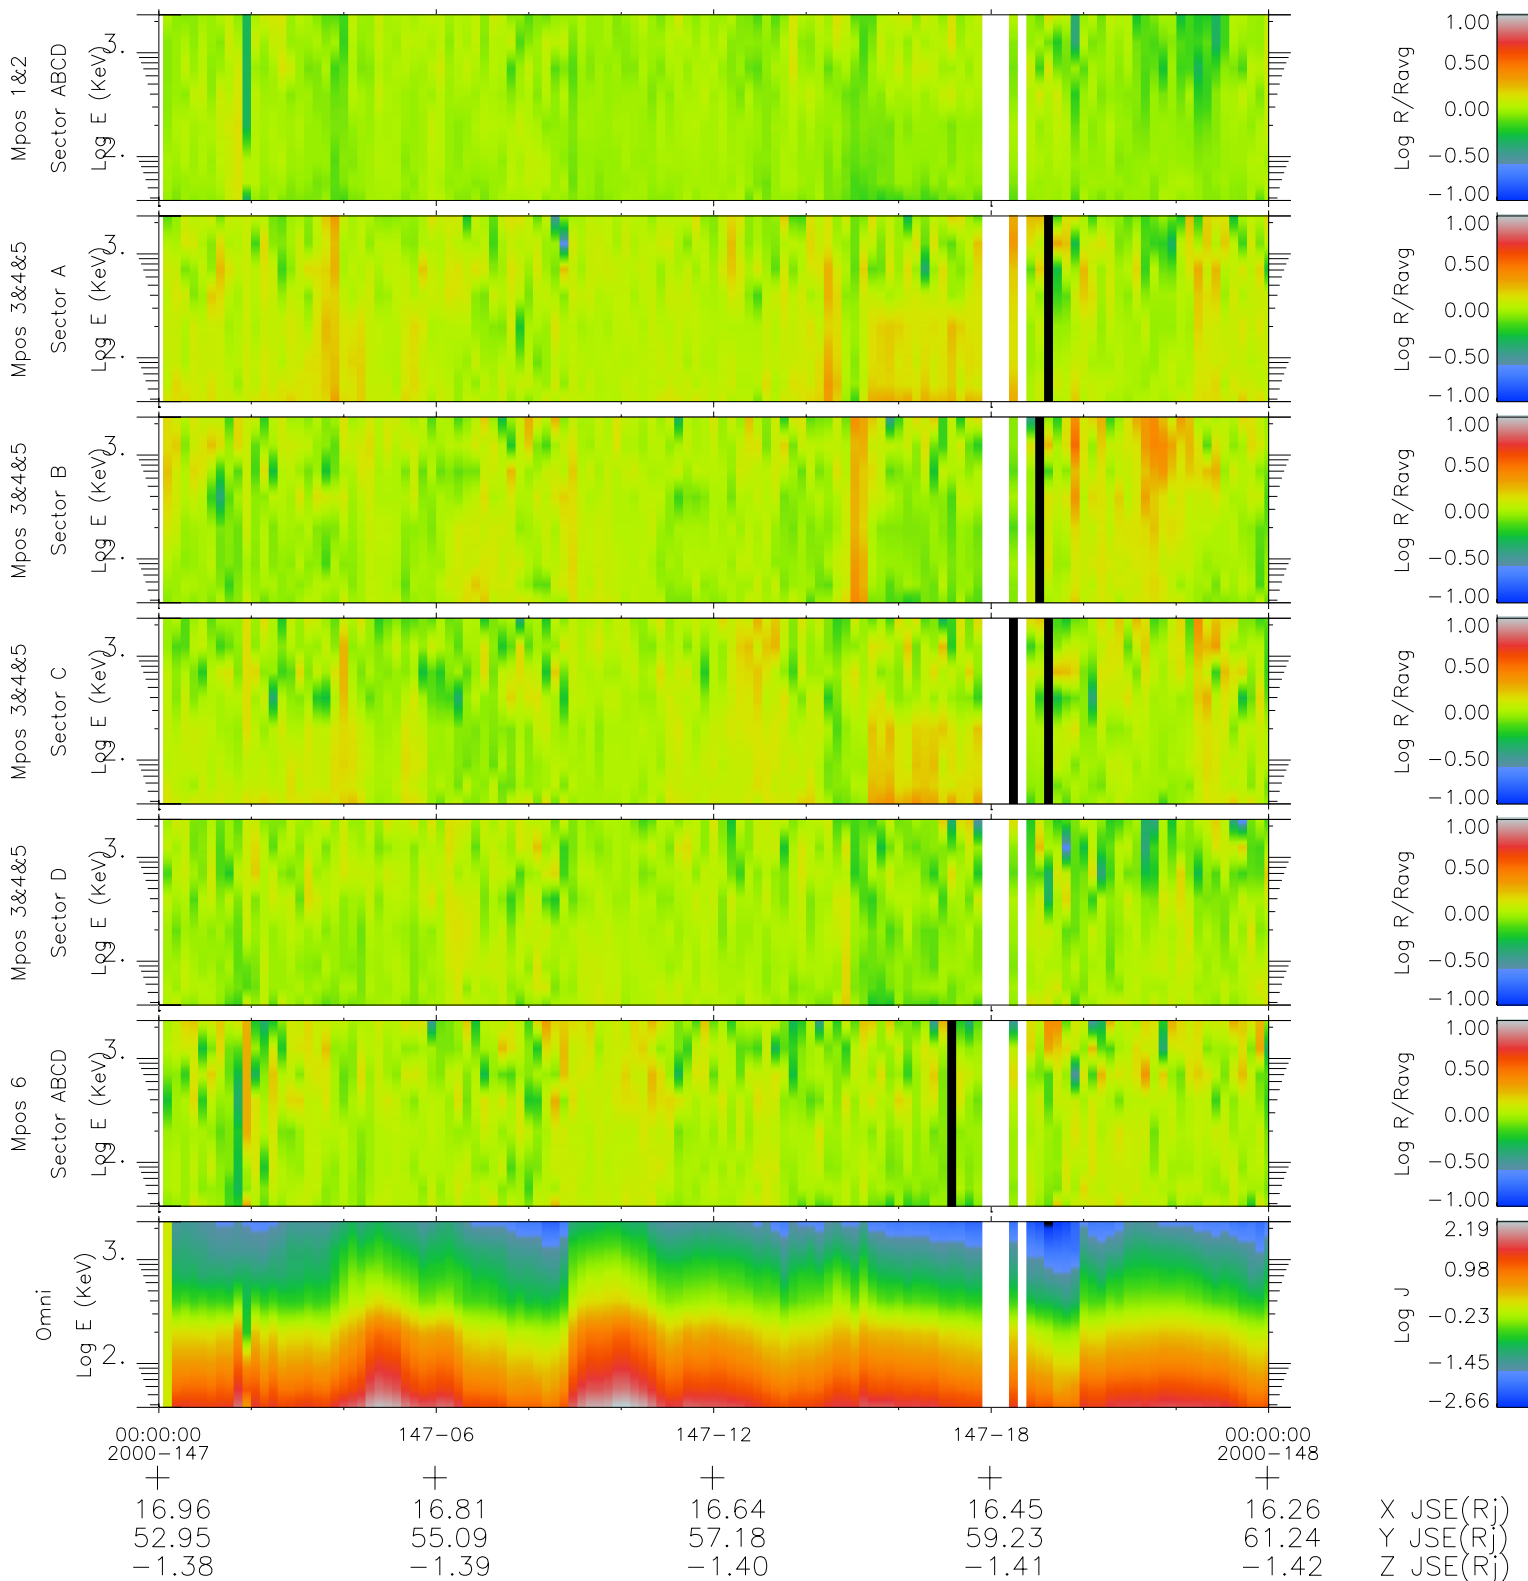

# Galileo EPD Real Time R6 Ions Spectra 00147

Software Version: RTSPEC\_R6 V 1.20  
 Data Production: 10-03-01  
 Plot Production: Mon Sep 17 10:06:24 2001  
 Color File: wondr3  
 Geofactor File: 1.1

- ◇ = Jupiter look direction
- = Corotation look direction