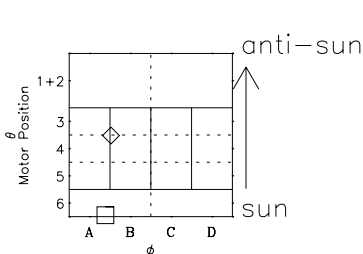

Galileo EPD Real-Time Six-Sector 00147

Software Version: RTLINE_R6 V 1.20
Data Production: 10-03-01
Plot Production: Mon Sep 17 10:08:36 2001

◇ = Jupiter look direction
□ = Corotation look direction