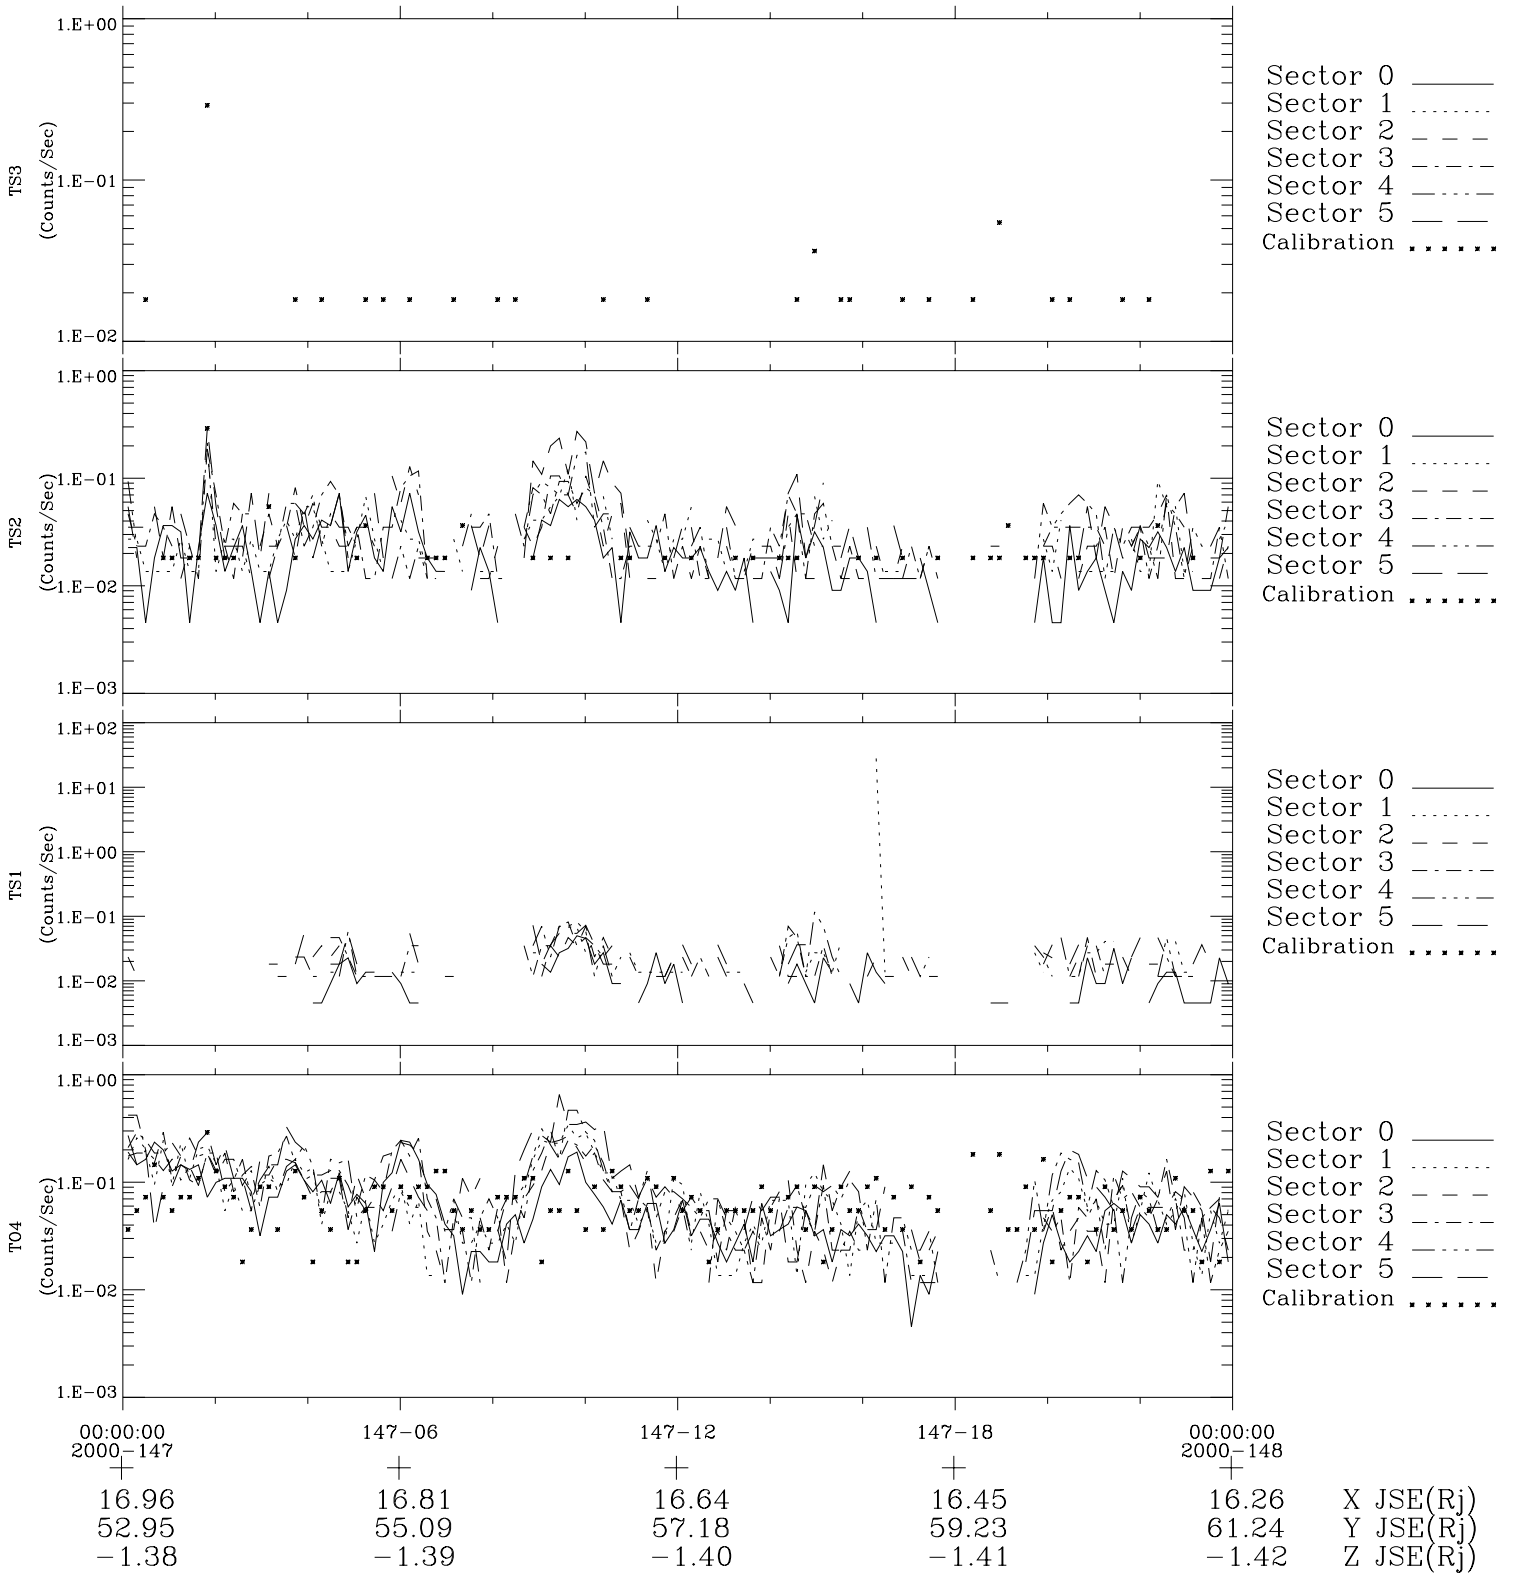

Galileo EPD Real-Time Six-Sector 00147

Software Version: RTLINE_R6 V 1.20
Data Production: 10-03-01
Plot Production: Mon Sep 17 10:08:36 2001

◇ = Jupiter look direction
□ = Corotation look direction