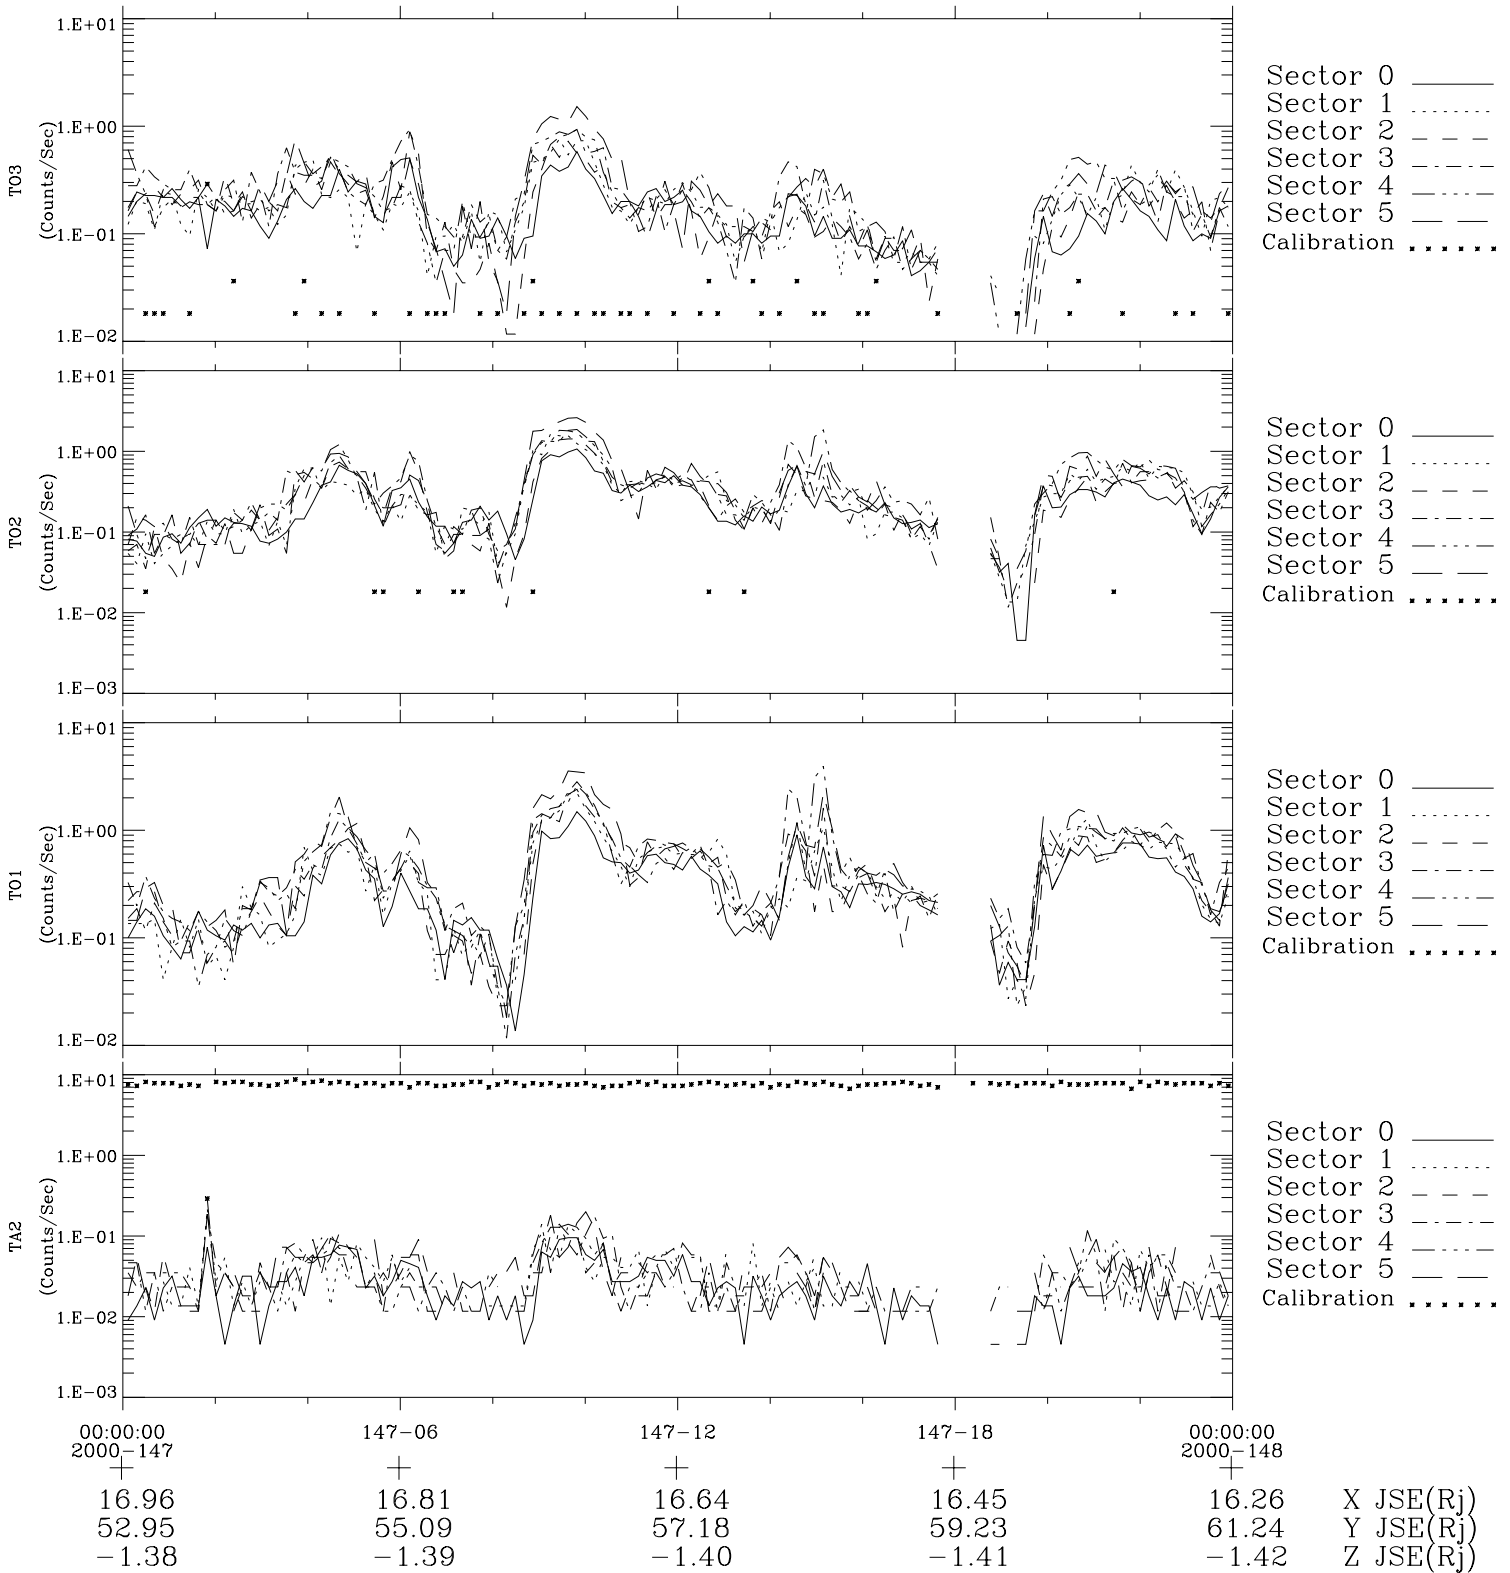

Galileo EPD Real-Time Six-Sector 00147

Software Version: RTLINE_R6 V 1.20
Data Production: 10-03-01
Plot Production: Mon Sep 17 10:08:35 2001

◇ = Jupiter look direction
□ = Corotation look direction