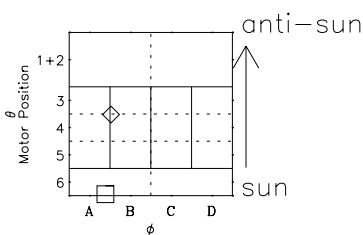

Galileo EPD Real-Time Six-Sector 00147

Software Version: RTLINE_R6 V 1.20
Data Production: 10-03-01
Plot Production: Mon Sep 17 10:08:35 2001

◇ = Jupiter look direction
□ = Corotation look direction