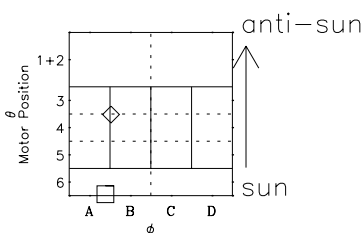

# Galileo EPD Real-Time Six-Sector 00147

Software Version: RTLINE\_R6 V 1.20  
Data Production: 10-03-01  
Plot Production: Mon Sep 17 10:08:35 2001

◇ = Jupiter look direction  
□ = Corotation look direction