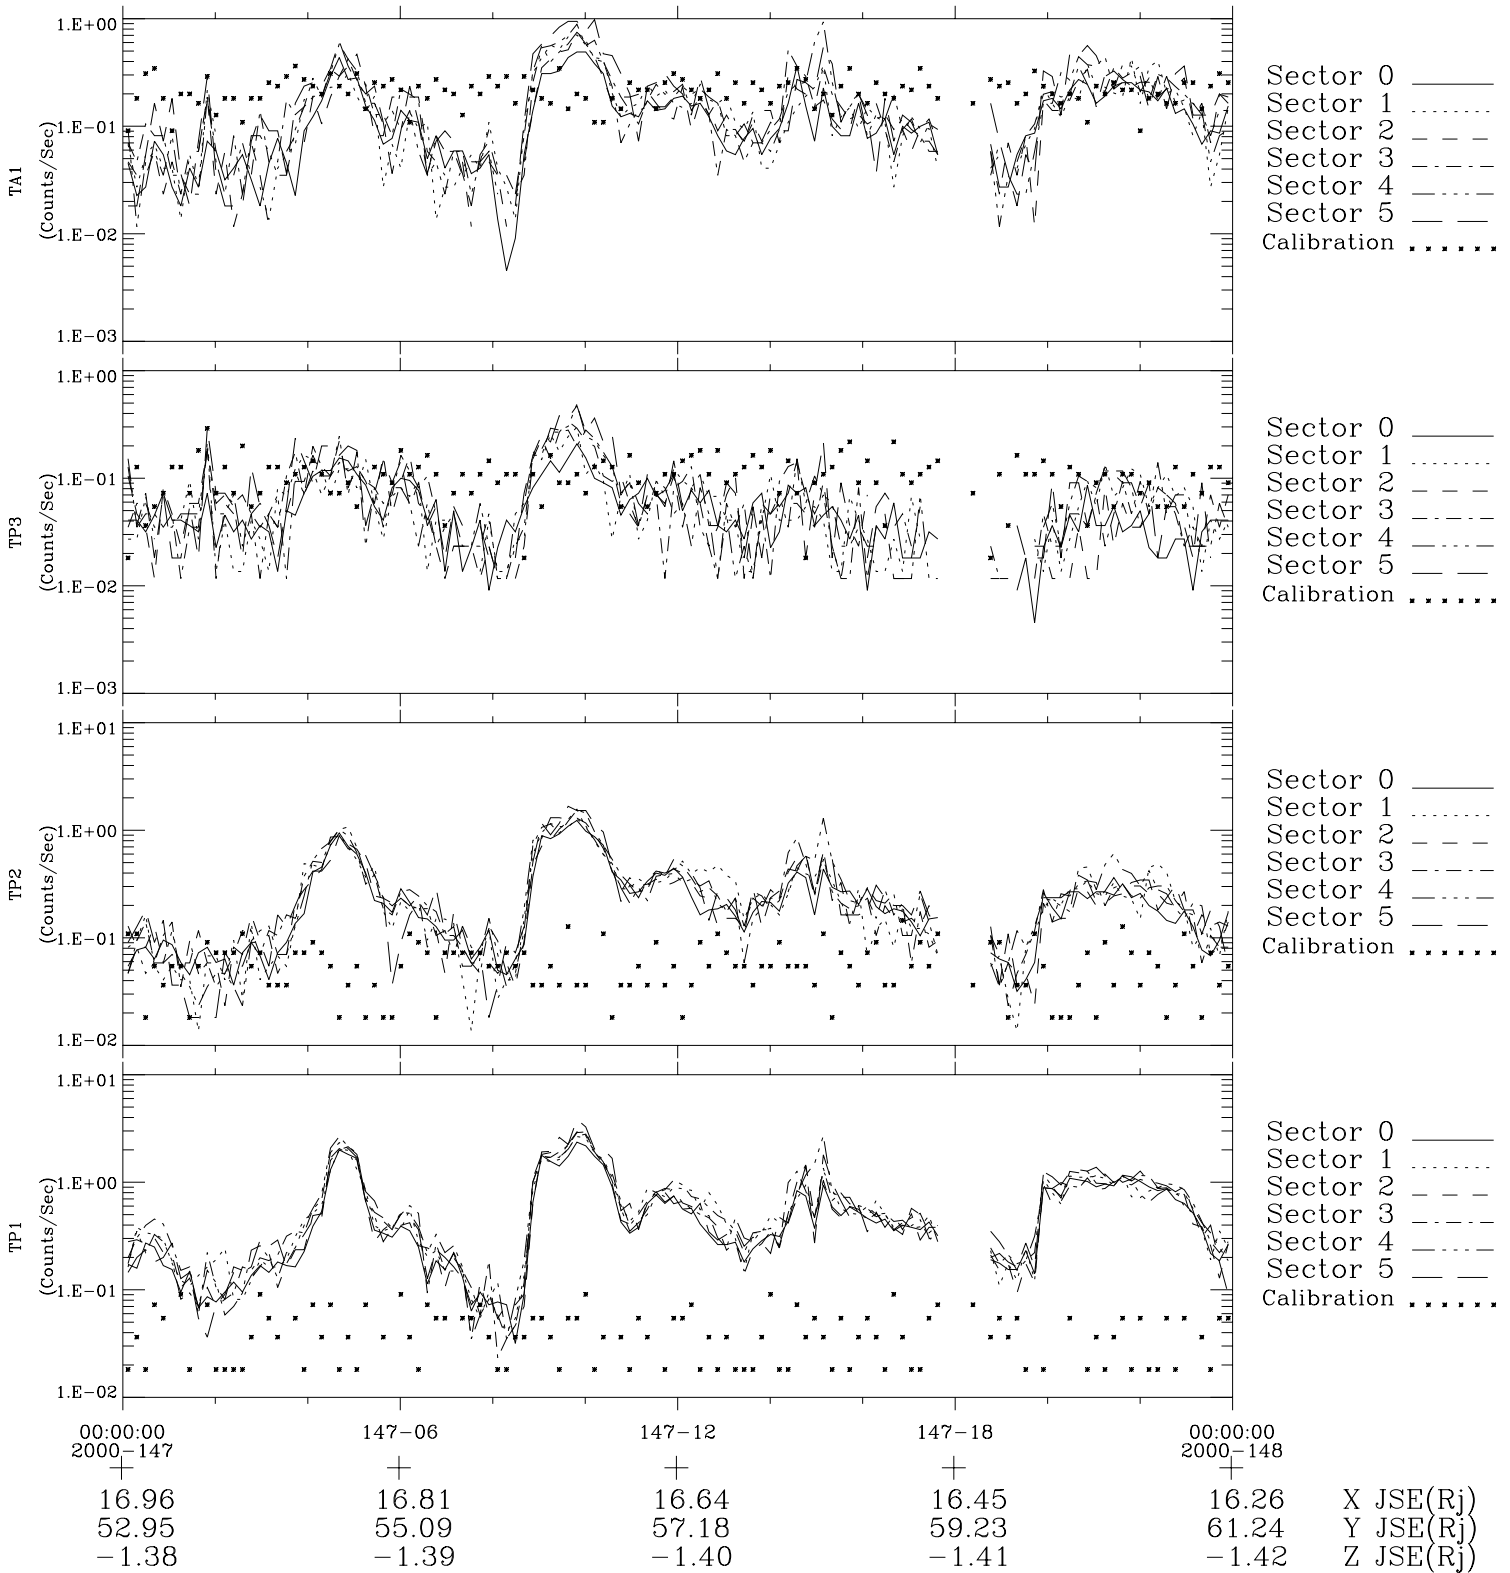

# Galileo EPD Real-Time Six-Sector 00147

Software Version: RTLINE\_R6 V 1.20  
Data Production: 10-03-01  
Plot Production: Mon Sep 17 10:08:35 2001

◇ = Jupiter look direction  
□ = Corotation look direction