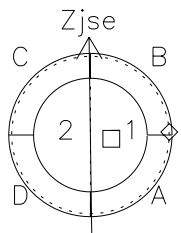

# Galileo EPD Real-Time Six-Sector 00147

Software Version: RTLINE\_R6 V 1.20  
Data Production: 10-03-01  
Plot Production: Mon Sep 17 10:08:35 2001

◇ = Jupiter look direction  
□ = Corotation look direction