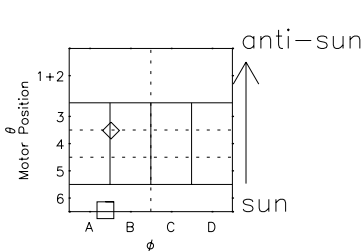

Galileo EPD Real Elevation Anisotropies 00147

Software Version: RTELEV_MEAN V 1.20
 Data Production: 10-03-01
 Plot Production: Mon Sep 17 10:07:29 2001
 Color File: wondr3
 Geofactor File: 1.1

- ◇ = Jupiter look direction
- = Corotation look direction