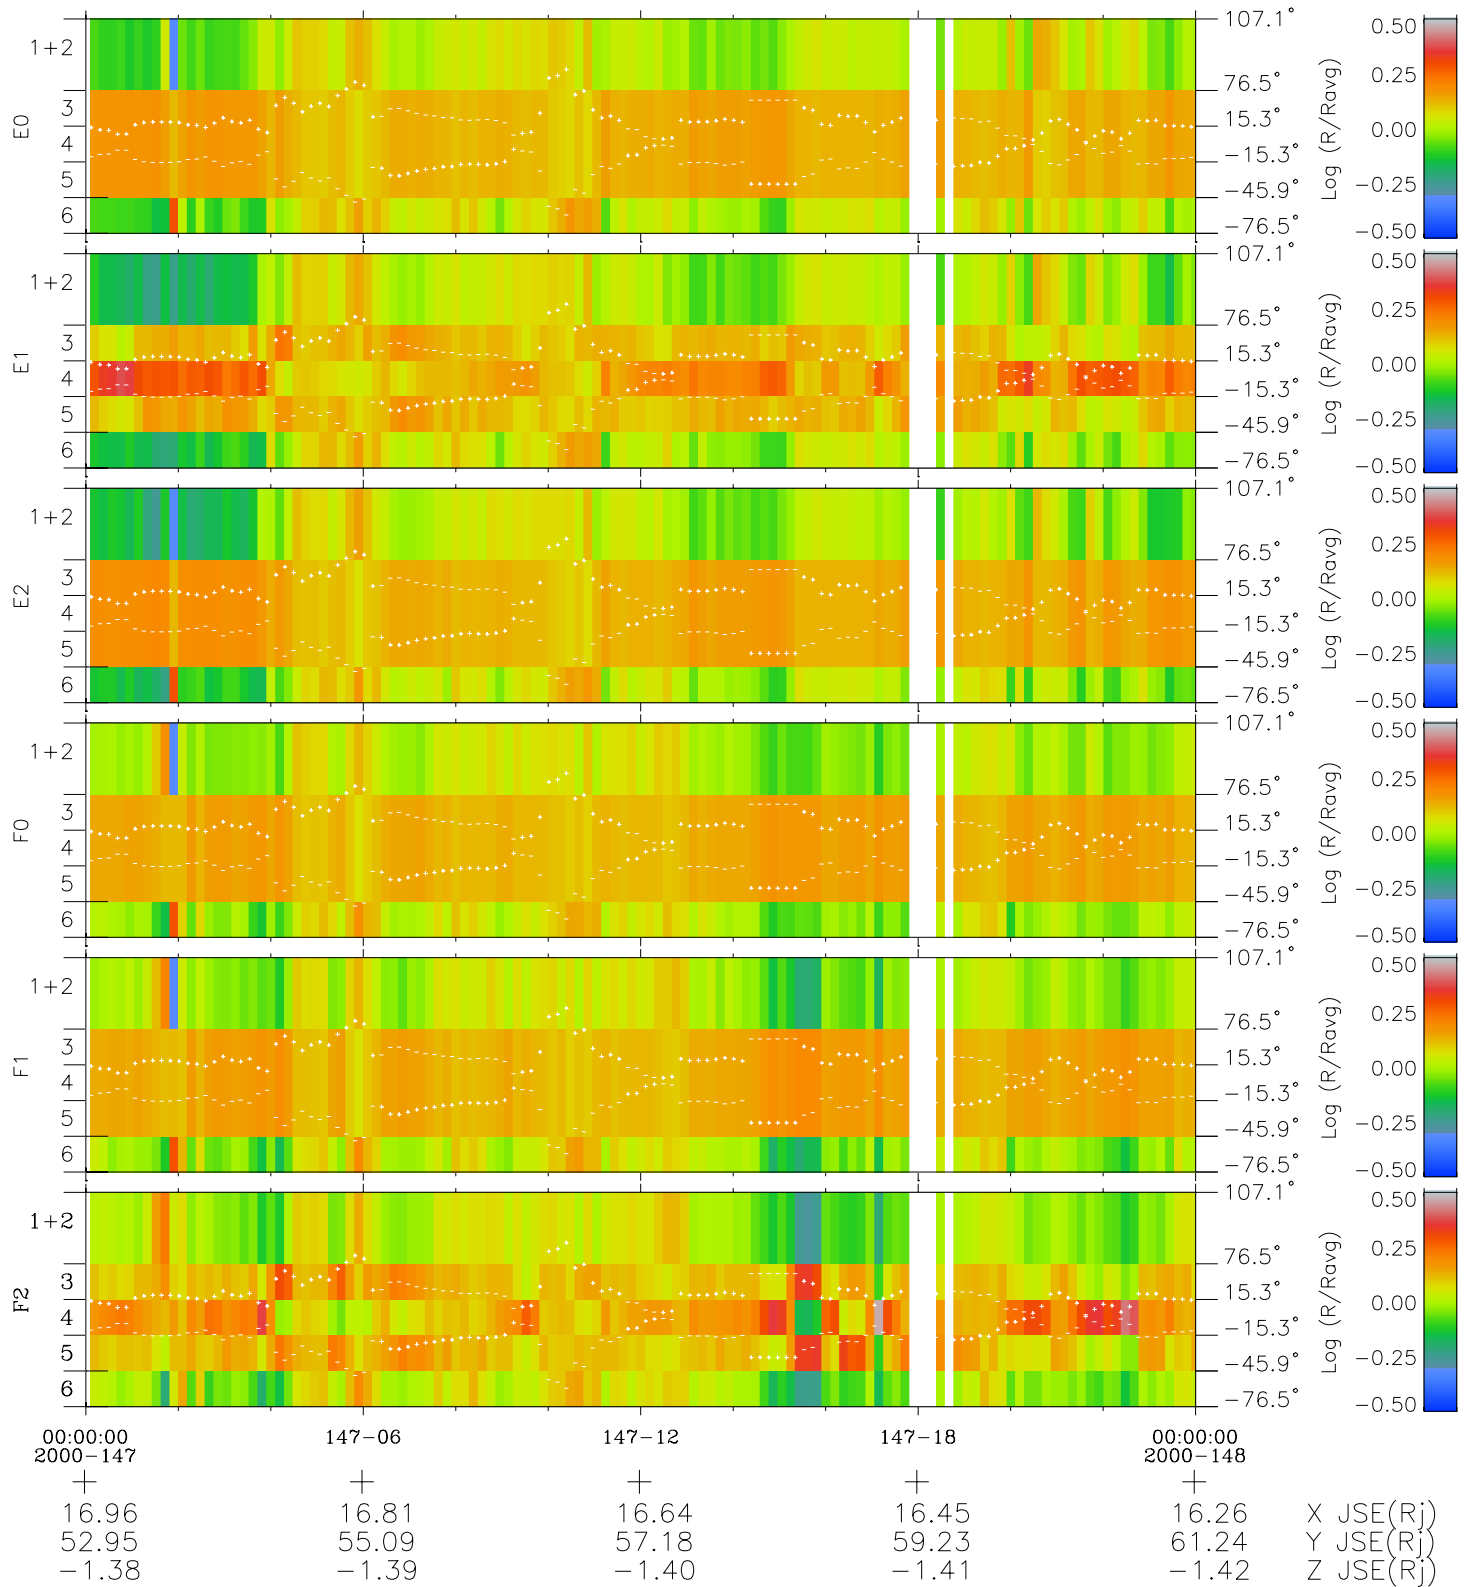

Galileo EPD Real Elevation Anisotropies 00147

Software Version: RTELEV_MEAN V 1.20
 Data Production: 10-03-01
 Plot Production: Mon Sep 17 10:07:29 2001
 Color File: wondr3
 Geofactor File: 1.1

- ◇ = Jupiter look direction
- = Corotation look direction