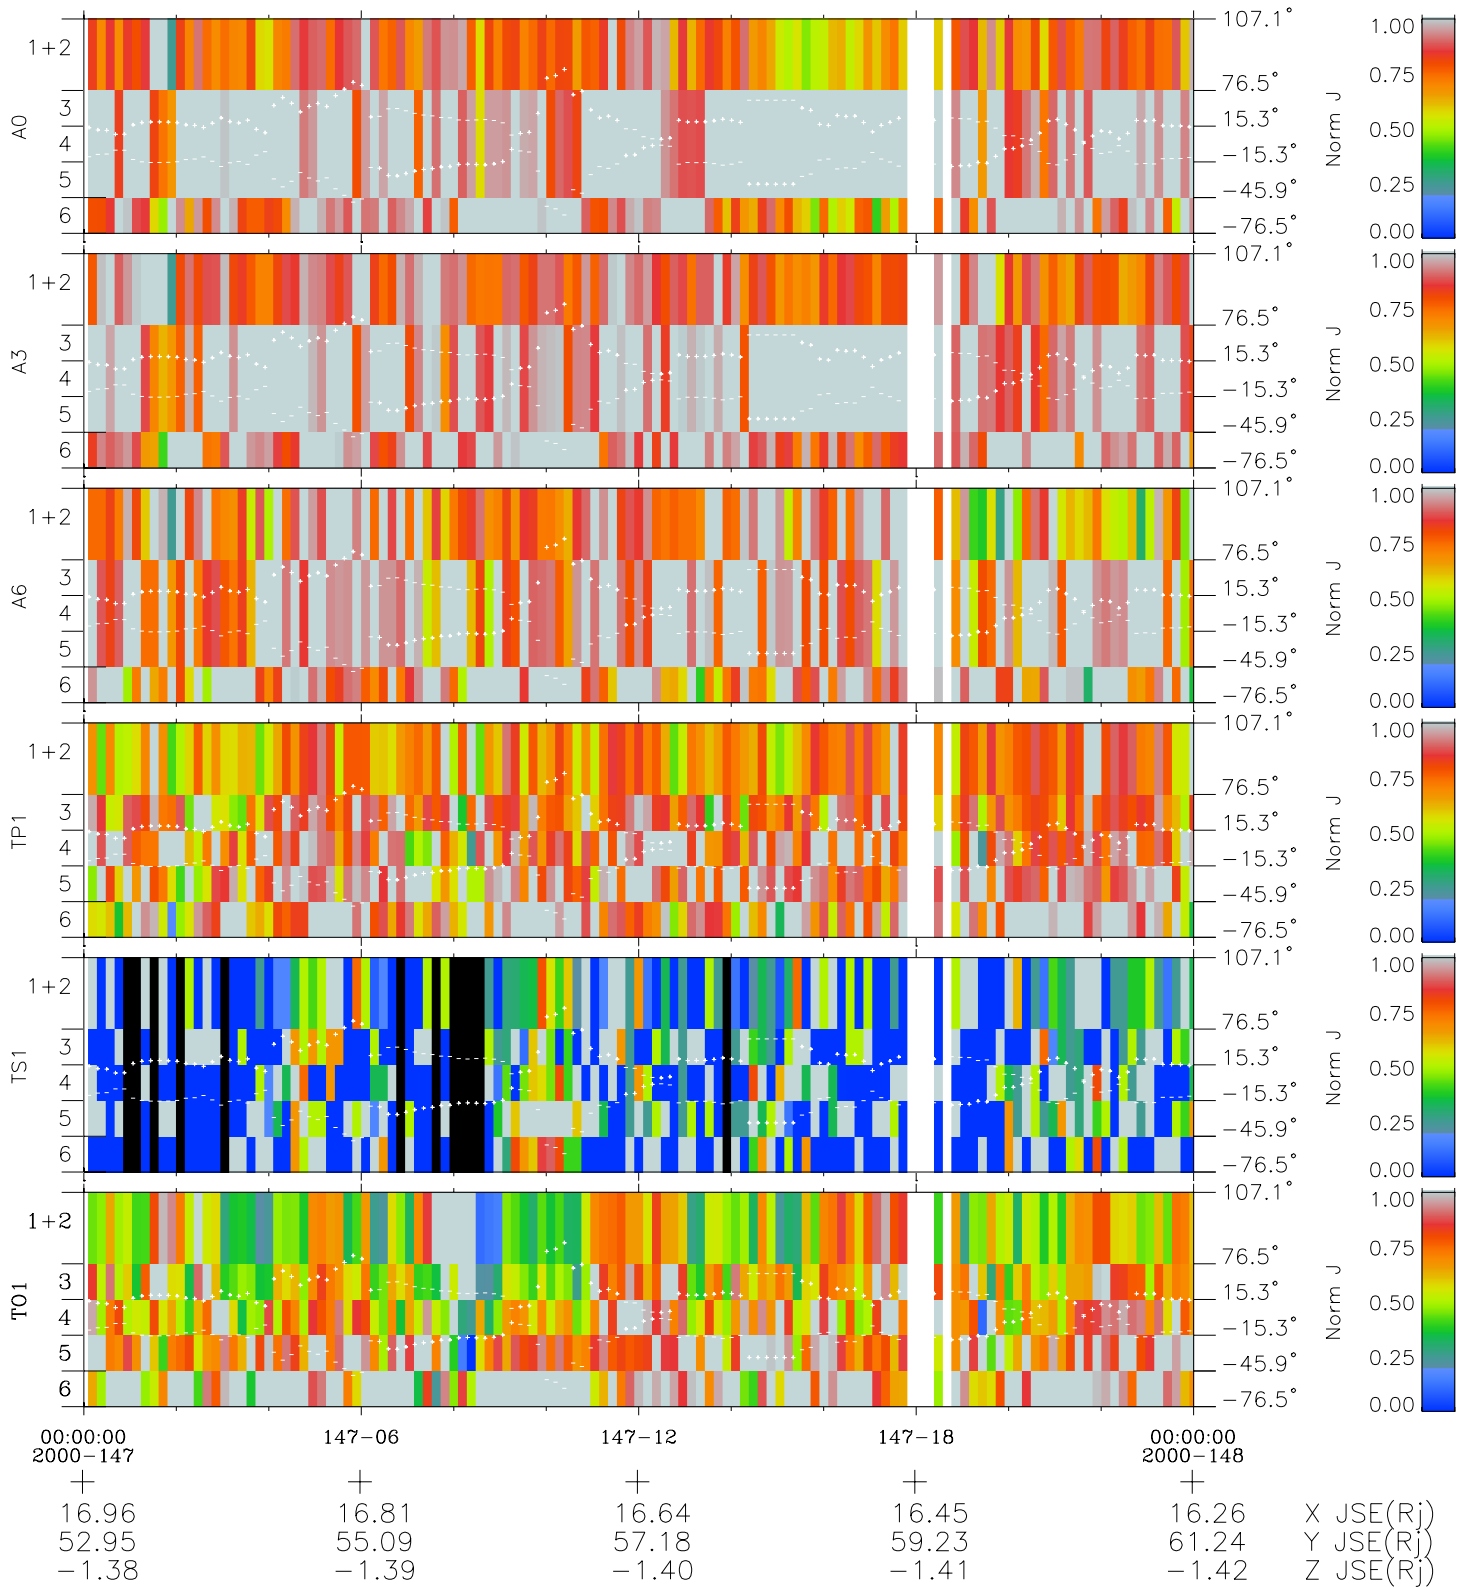

Galileo EPD Real Elevation Anisotropies 00147

Software Version: RTELEV_NORM V 1.20
Data Production: 10-03-01
Plot Production: Mon Sep 17 10:07:46 2001
Color File: wondr3
Geofactor File: 1.1

◇ = Jupiter look direction
□ = Corotation look direction