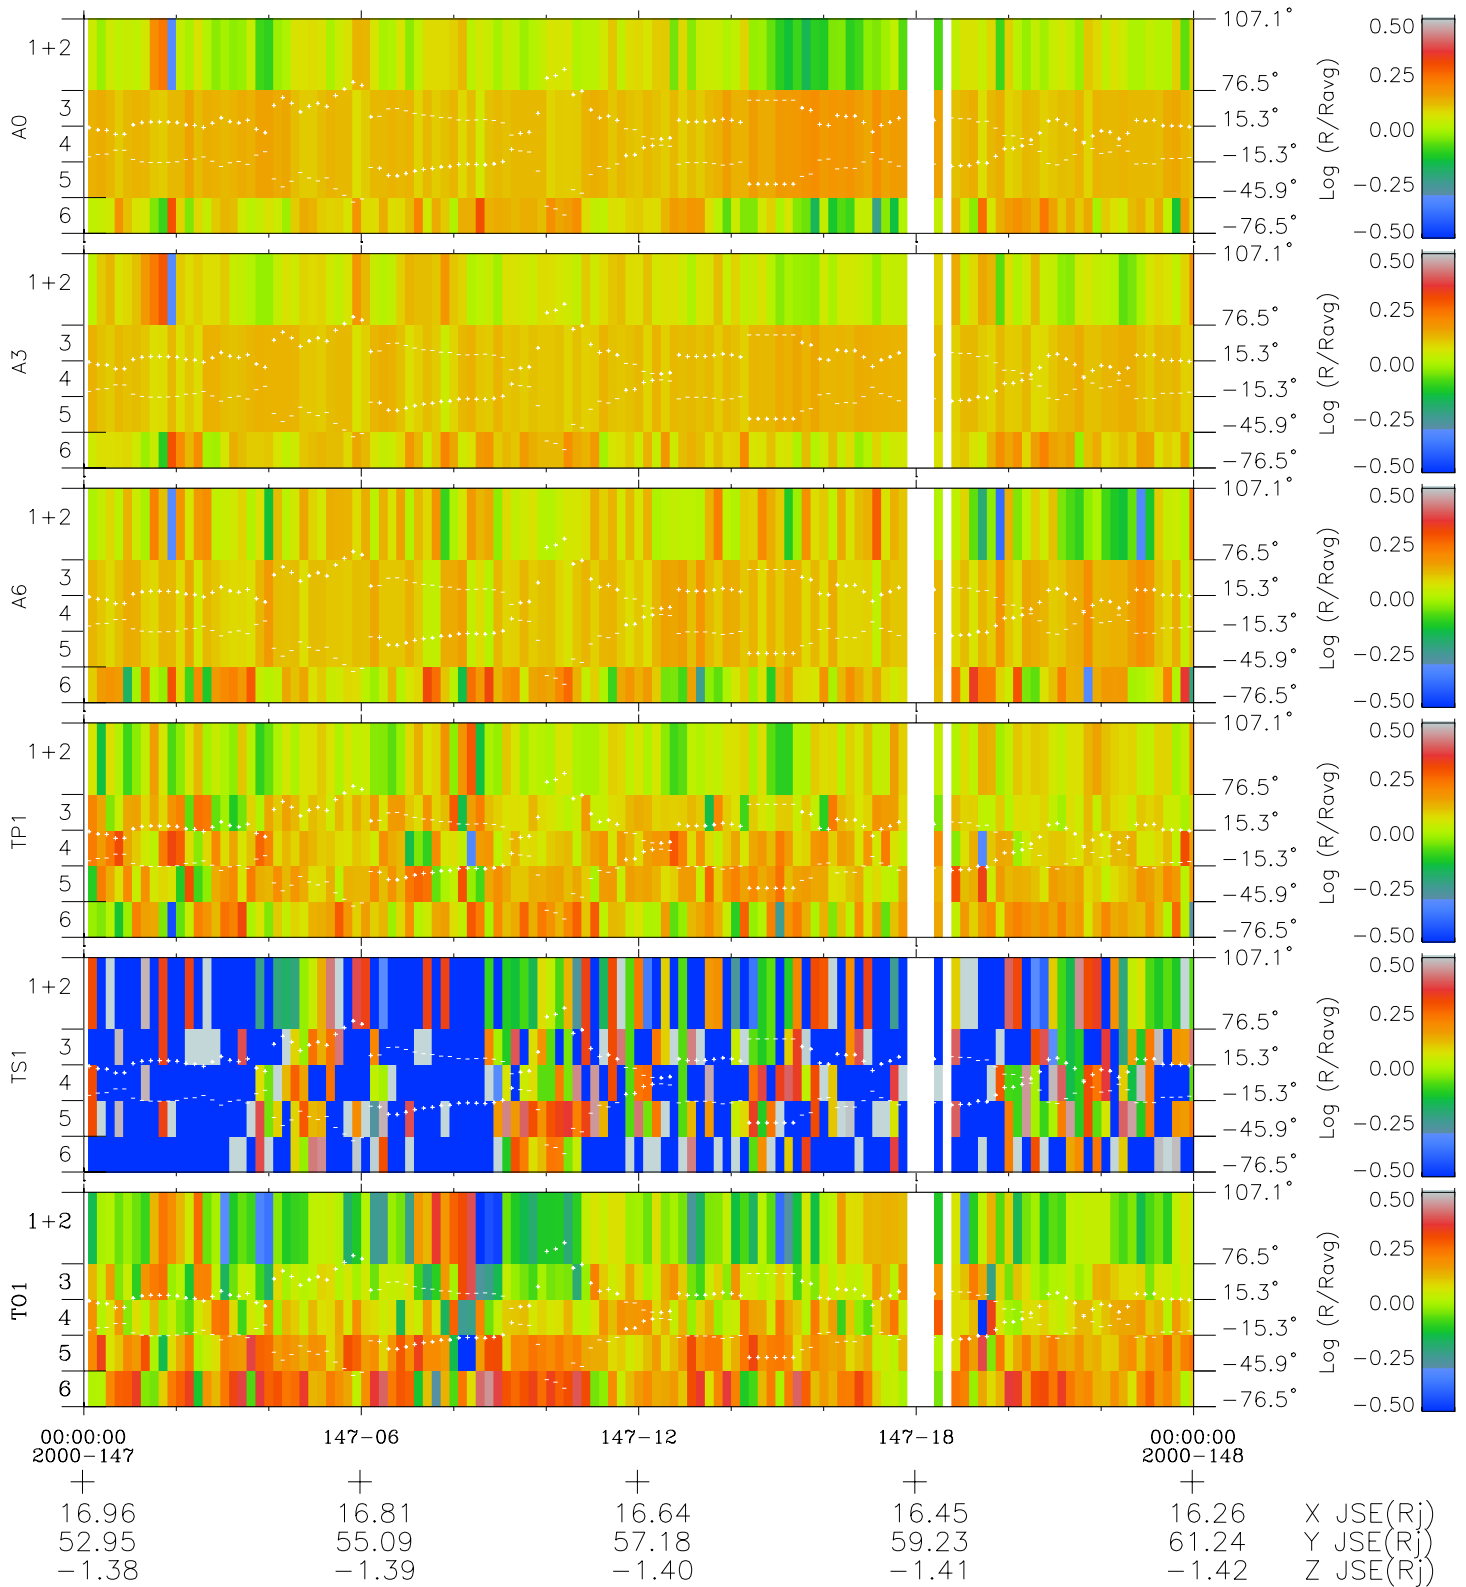

Galileo EPD Real Elevation Anisotropies 00147

Software Version: RTELEV_MEAN V 1.20
 Data Production: 10-03-01
 Plot Production: Mon Sep 17 10:07:24 2001
 Color File: wondr3
 Geofactor File: 1.1

- ◇ = Jupiter look direction
- = Corotation look direction