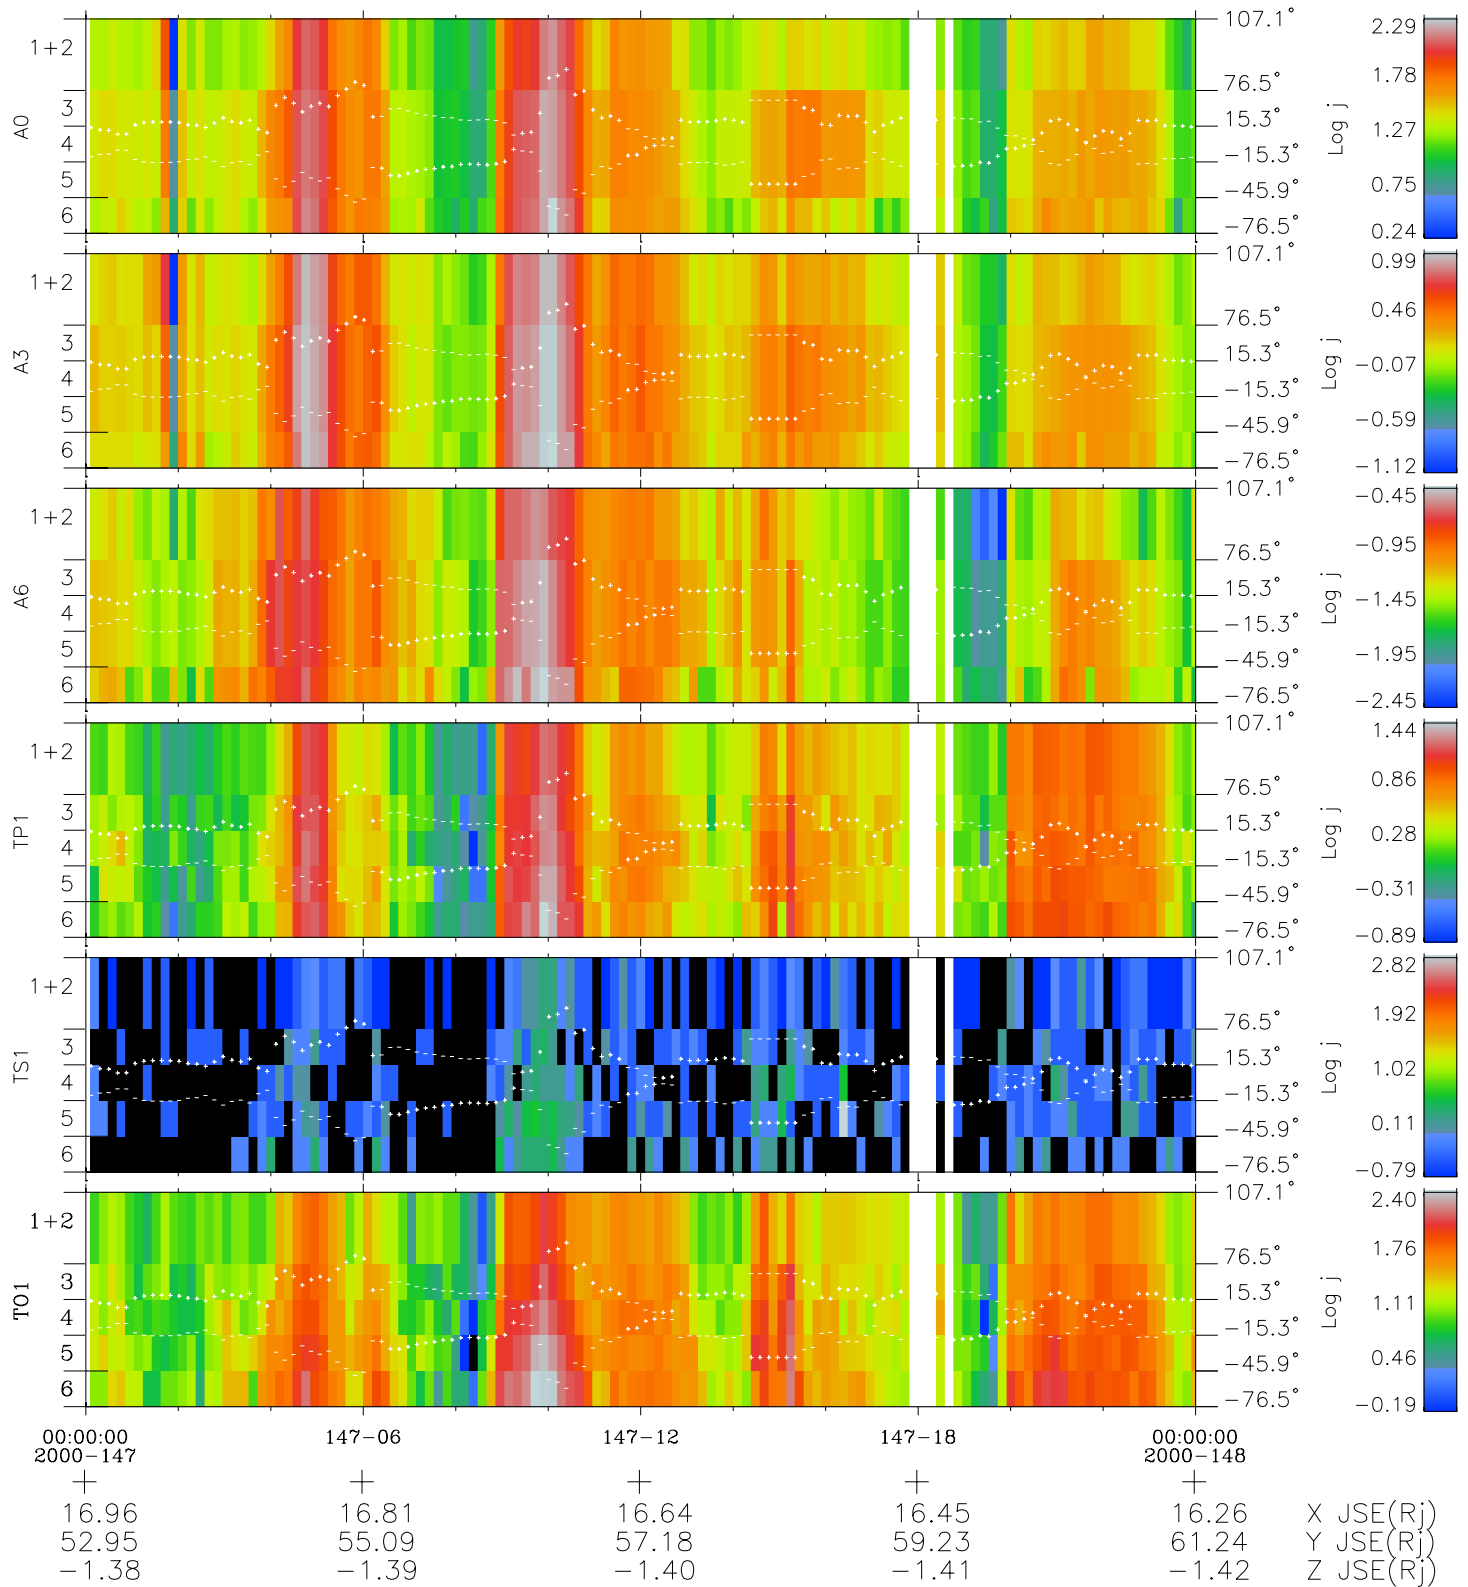

# Galileo EPD Real Elevation Anisotropies 00147

Software Version: RTELEV\_FLUX V 1.20  
 Data Production: 10-03-01  
 Plot Production: Mon Sep 17 10:07:35 2001  
 Color File: wondr3  
 Geofactor File: 1.1

- ◇ = Jupiter look direction
- = Corotation look direction