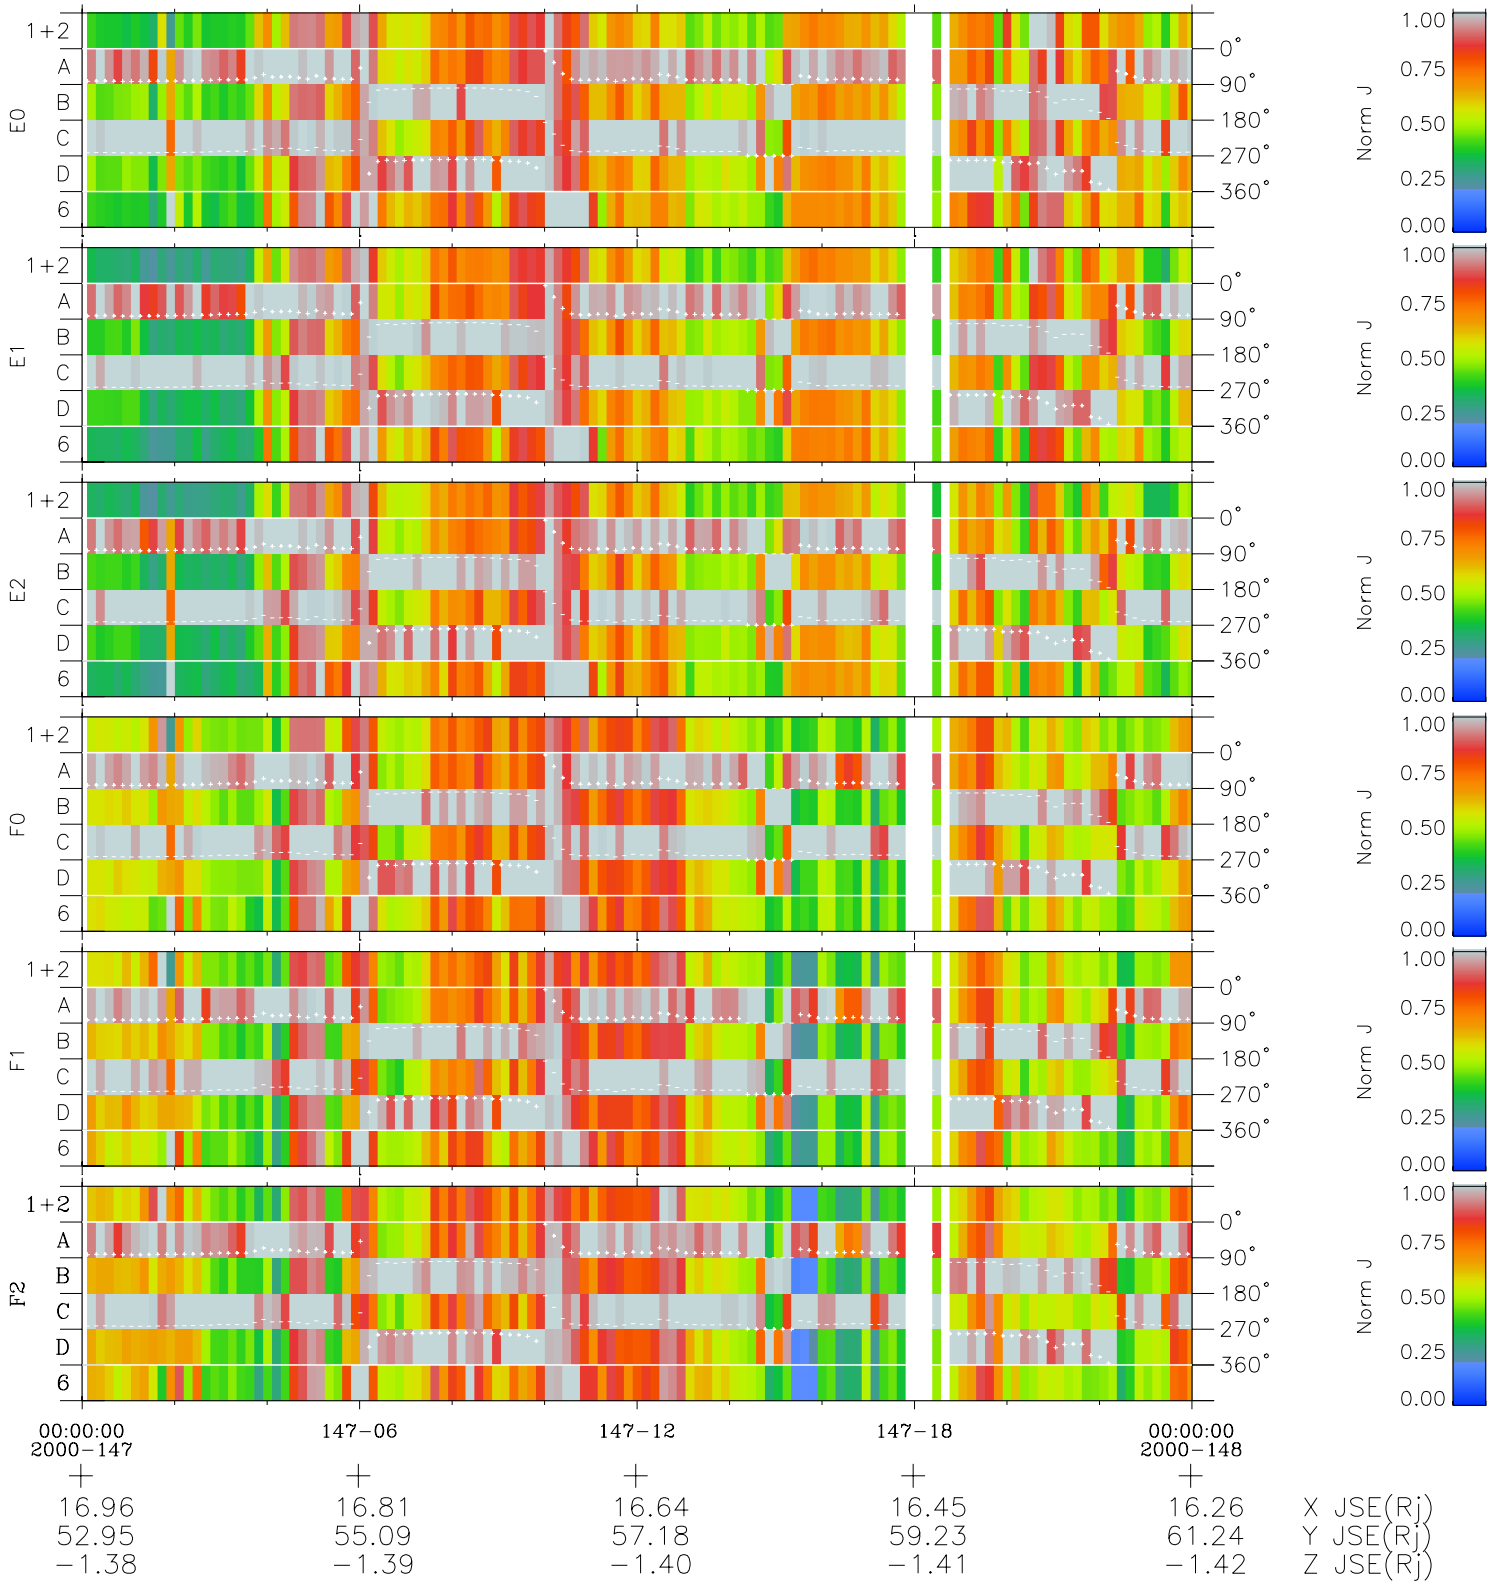

Galileo EPD Real Time Azimuth Anisotropies 00147

Software Version: RTAZIM_NORM V 1.20
Data Production: 10-03-01
Plot Production: Mon Sep 17 10:08:22 2001
Color File: wondr3
Geofactor File: 1.1

◇ = Jupiter look direction
□ = Corotation look direction