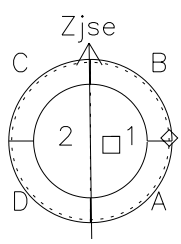

Galileo EPD Real Time Azimuth Anisotropies 00147

Software Version: RTAZIM_NORM V 1.20
Data Production: 10-03-01
Plot Production: Mon Sep 17 10:08:22 2001
Color File: wondr3
Geofactor File: 1.1

◇ = Jupiter look direction
□ = Corotation look direction