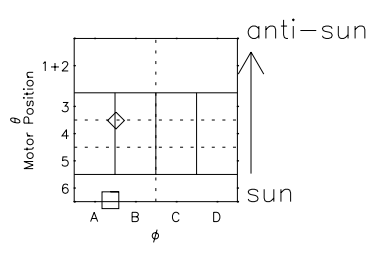

Galileo EPD Real Time Azimuth Anisotropies 00147

Software Version: RTAZIM_NORM V 1.20
Data Production: 10-03-01
Plot Production: Mon Sep 17 10:08:22 2001
Color File: wondr3
Geofactor File: 1.1

◇ = Jupiter look direction
□ = Corotation look direction