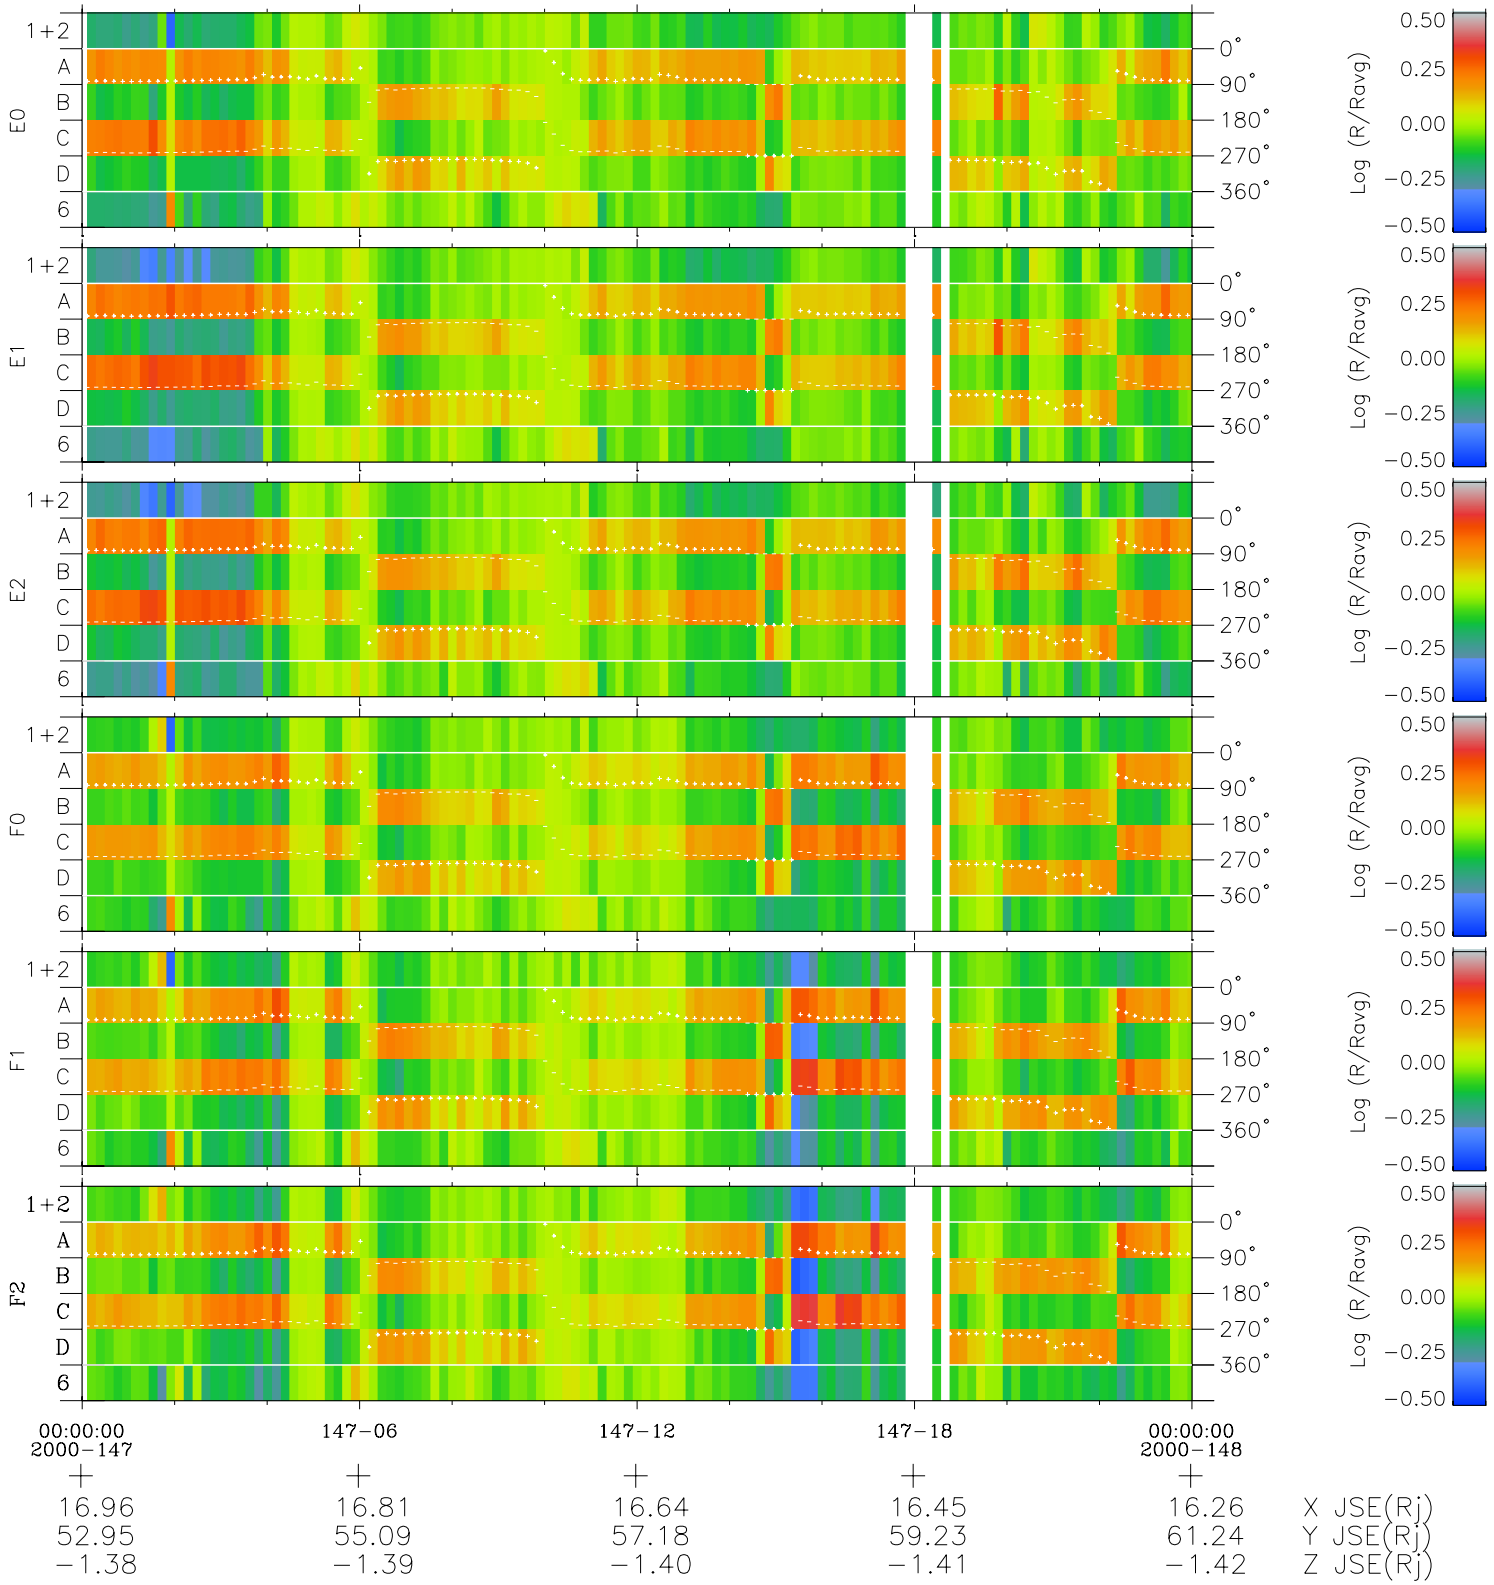

Galileo EPD Real Time Azimuth Anisotropies 00147

Software Version: RTAZIM_MEAN V 1.20
Data Production: 10-03-01
Plot Production: Mon Sep 17 10:08:02 2001
Color File: wondr3
Geofactor File: 1.1

- ◇ = Jupiter look direction
- = Corotation look direction