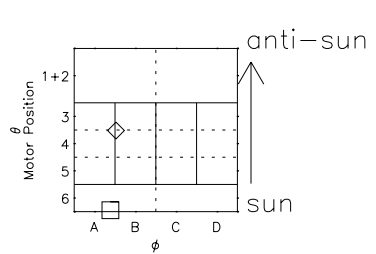

Galileo EPD Real Time Azimuth Anisotropies 00147

Software Version: RTAZIM_MEAN V 1.20
Data Production: 10-03-01
Plot Production: Mon Sep 17 10:08:02 2001
Color File: wondr3
Geofactor File: 1.1

- ◇ = Jupiter look direction
- = Corotation look direction