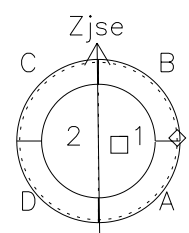

Galileo EPD Real Time Azimuth Anisotropies 00147

Software Version: RTAZIM_MEAN V 1.20
Data Production: 10-03-01
Plot Production: Mon Sep 17 10:08:02 2001
Color File: wondr3
Geofactor File: 1.1

- ◇ = Jupiter look direction
- = Corotation look direction