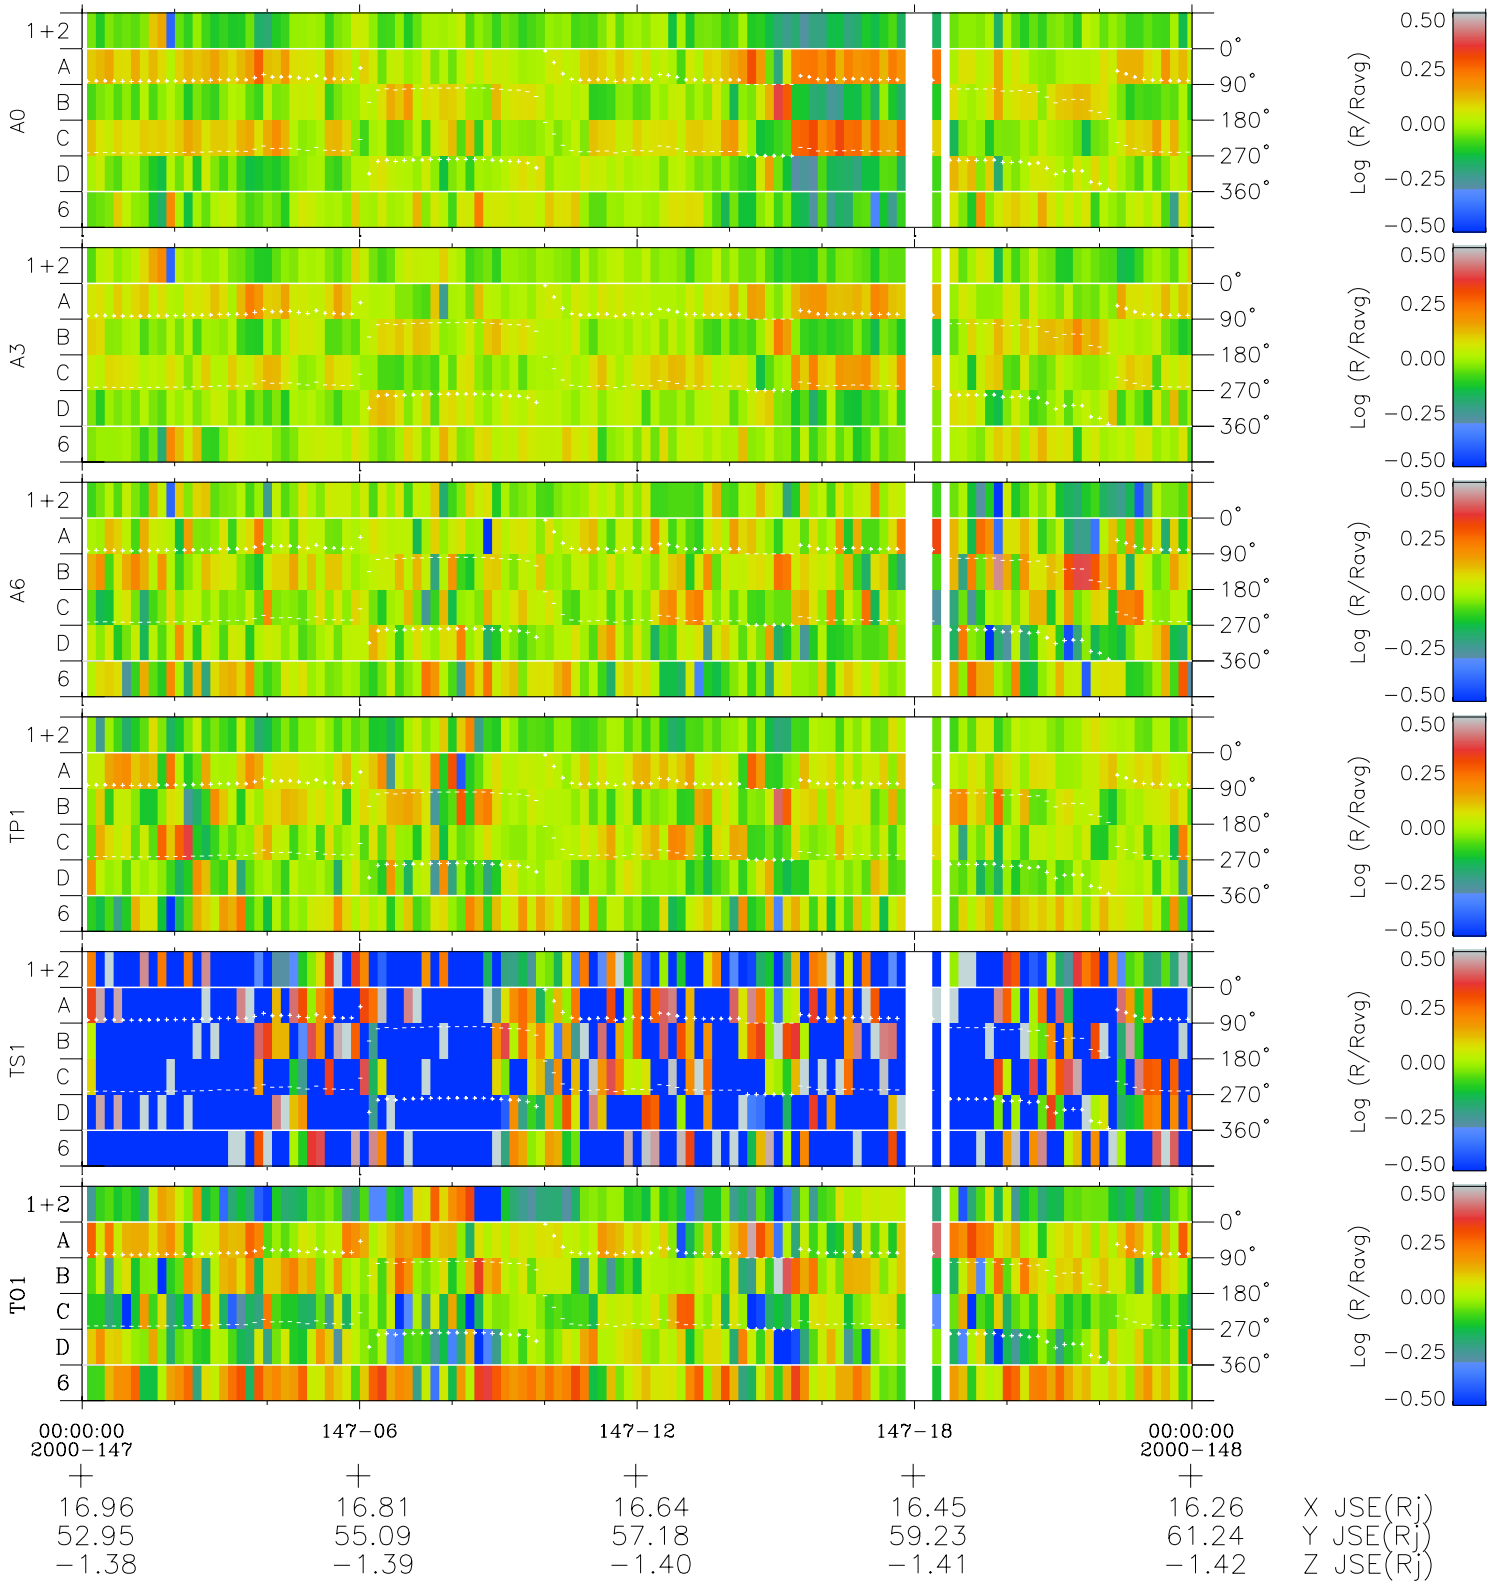

Galileo EPD Real Time Azimuth Anisotropies 00147

Software Version: RTAZIM_MEAN V 1.20
Data Production: 10-03-01
Plot Production: Mon Sep 17 10:07:57 2001
Color File: wondr3
Geofactor File: 1.1

- ◇ = Jupiter look direction
- = Corotation look direction