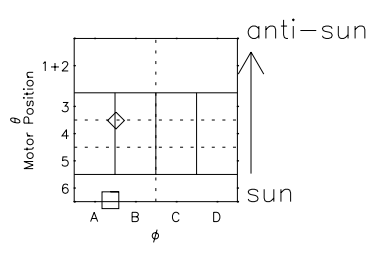

Galileo EPD Real Time Azimuth Anisotropies 00147

Software Version: RTAZIM_MEAN V 1.20
Data Production: 10-03-01
Plot Production: Mon Sep 17 10:07:57 2001
Color File: wondr3
Geofactor File: 1.1

- ◇ = Jupiter look direction
- = Corotation look direction