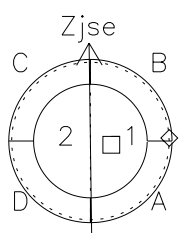

Galileo EPD Real Time Azimuth Anisotropies 00147

Software Version: RTAZIM_MEAN V 1.20
Data Production: 10-03-01
Plot Production: Mon Sep 17 10:07:57 2001
Color File: wondr3
Geofactor File: 1.1

- ◇ = Jupiter look direction
- = Corotation look direction