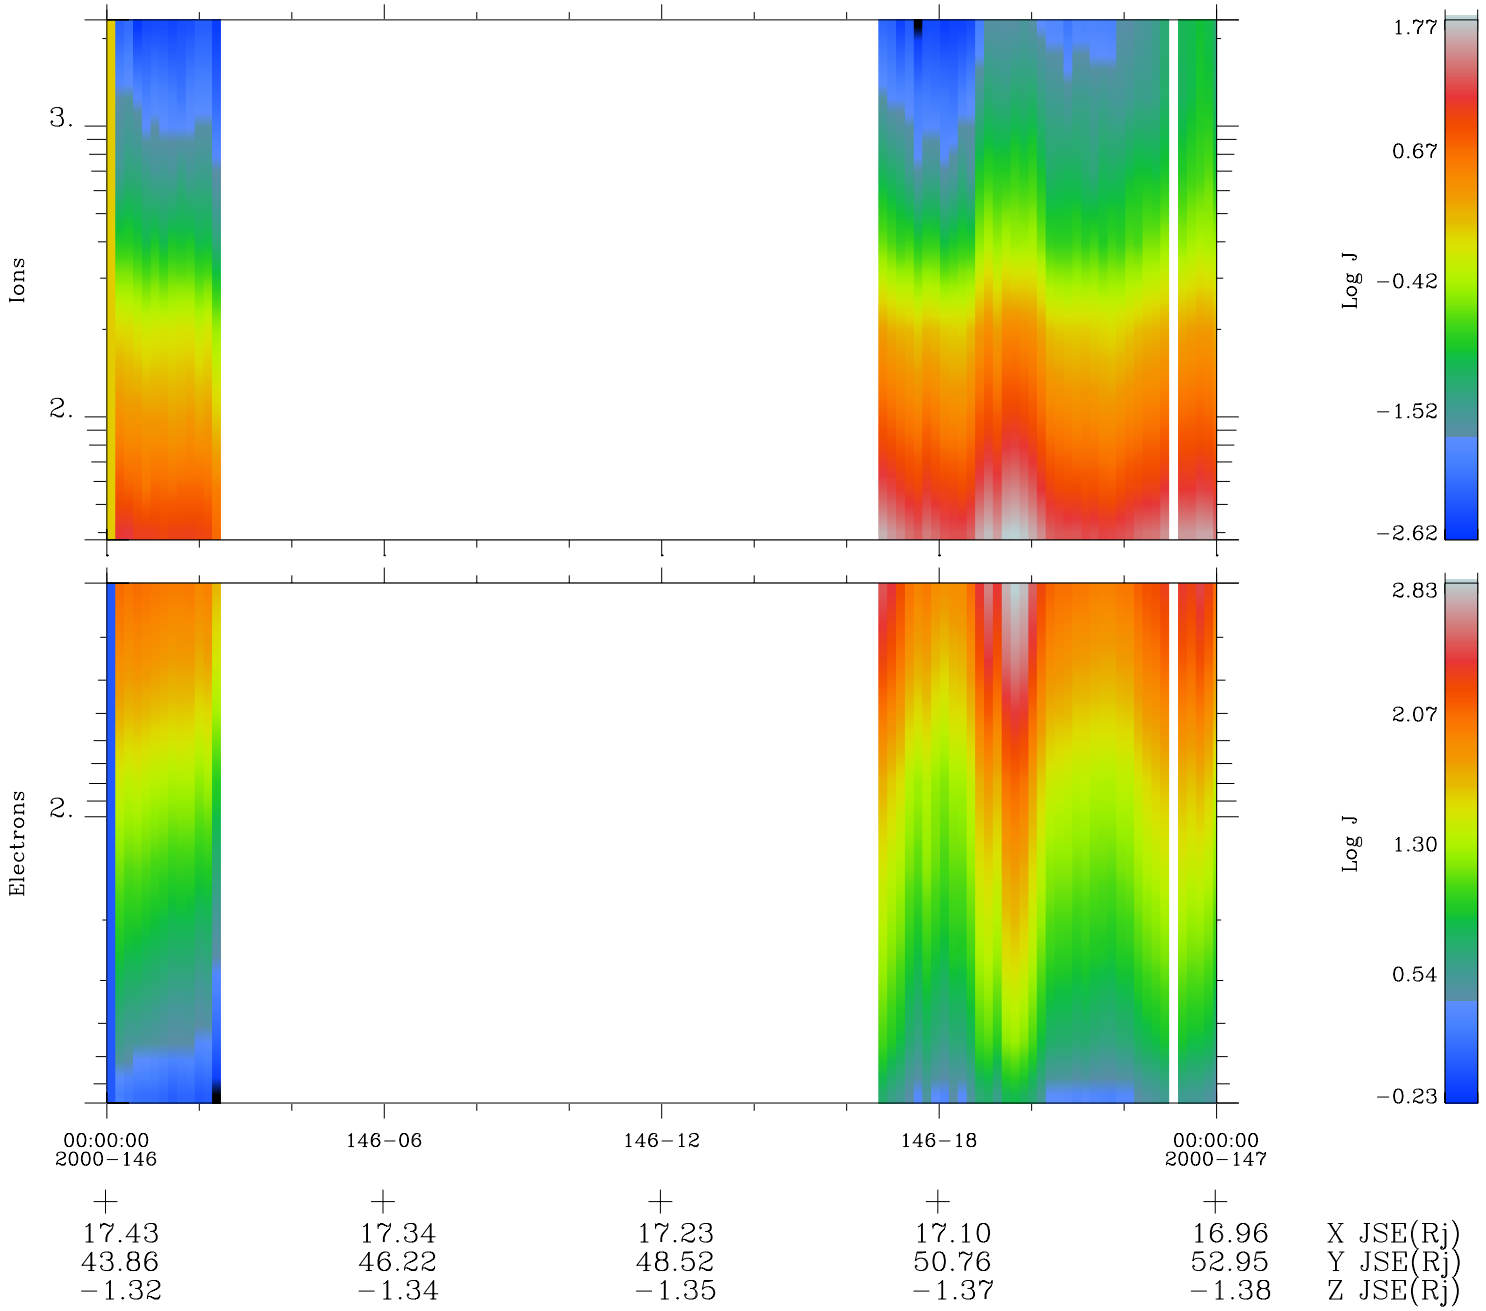

Galileo EPD Real Time Omni Spectrum 00146

Software Version: RTSPEC_OMNI V 1.20
 Data Production: 10-03-01
 Plot Production: Mon Sep 17 09:58:49 2001
 Color File: wondr3
 Geofactor File: 1.1

◇ = Jupiter look direction
 □ = Corotation look direction