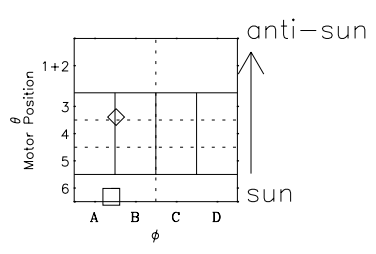

Galileo EPD Real Time Omni Spectrum 00146

Software Version: RTSPEC_OMNI V 1.20
 Data Production: 10-03-01
 Plot Production: Mon Sep 17 09:58:49 2001
 Color File: wondr3
 Geofactor File: 1.1

◇ = Jupiter look direction
 □ = Corotation look direction