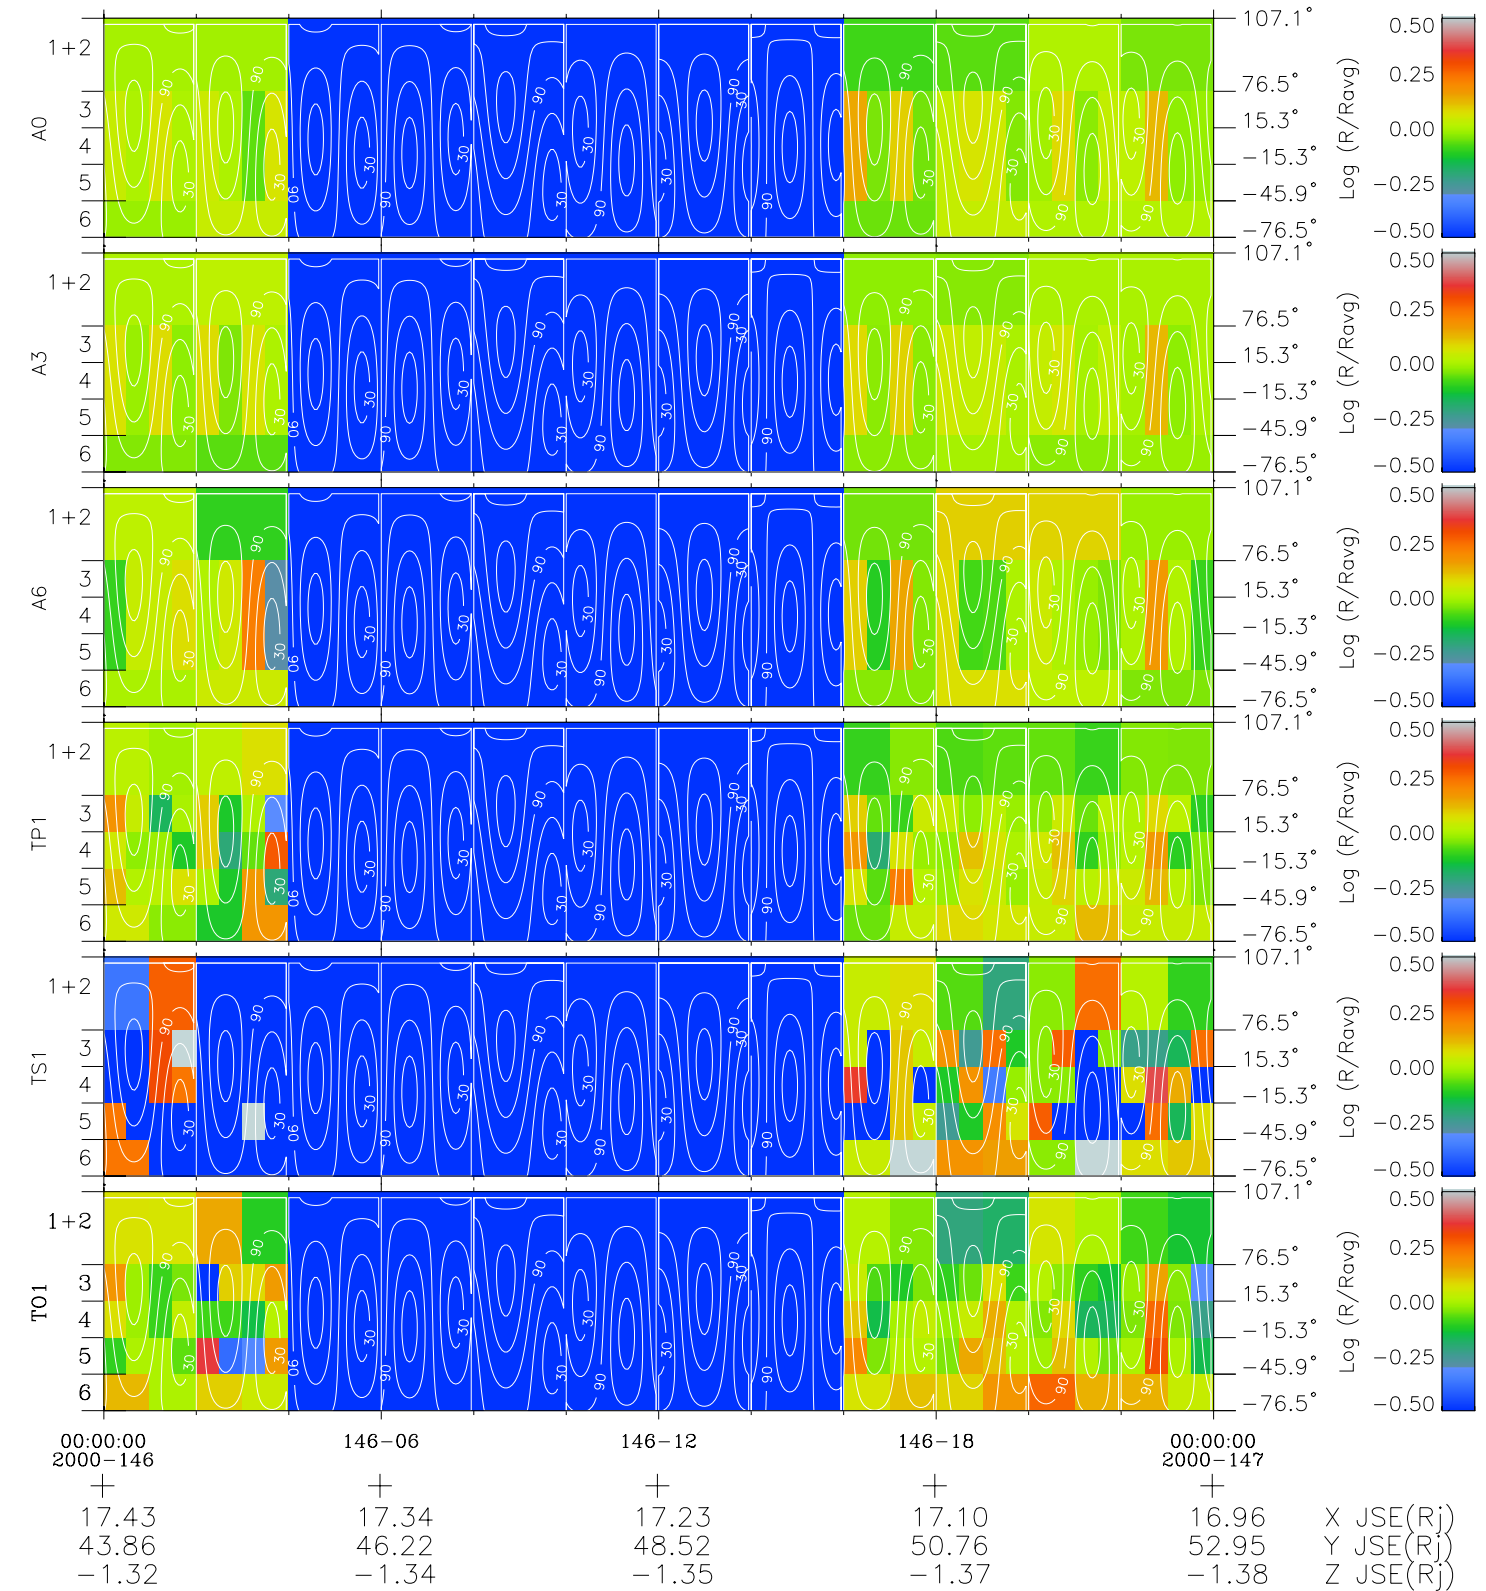

# Galileo EPD Real Time All-Sky Anisotropies 00146

Software Version: RTSKY\_MEAN V 1.20  
 Data Production: 10-03-01  
 Plot Production: Mon Sep 17 09:58:57 2001  
 Color File: wondr3  
 Geofactor File: 1.1

- ◇ = Jupiter look direction
- = Corotation look direction