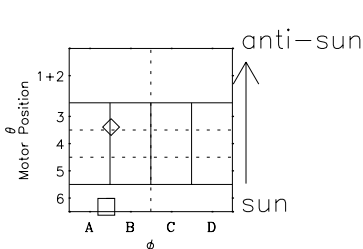

Galileo EPD Real-Time Six-Sector 00146

Software Version: RTLINE_R6 V 1.20
Data Production: 10-03-01
Plot Production: Mon Sep 17 10:00:45 2001

◇ = Jupiter look direction
□ = Corotation look direction