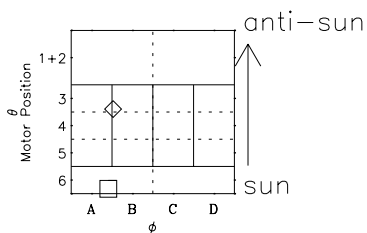

Galileo EPD Real-Time Six-Sector 00146

Software Version: RTLINE_R6 V 1.20
Data Production: 10-03-01
Plot Production: Mon Sep 17 10:00:44 2001

◇ = Jupiter look direction
□ = Corotation look direction