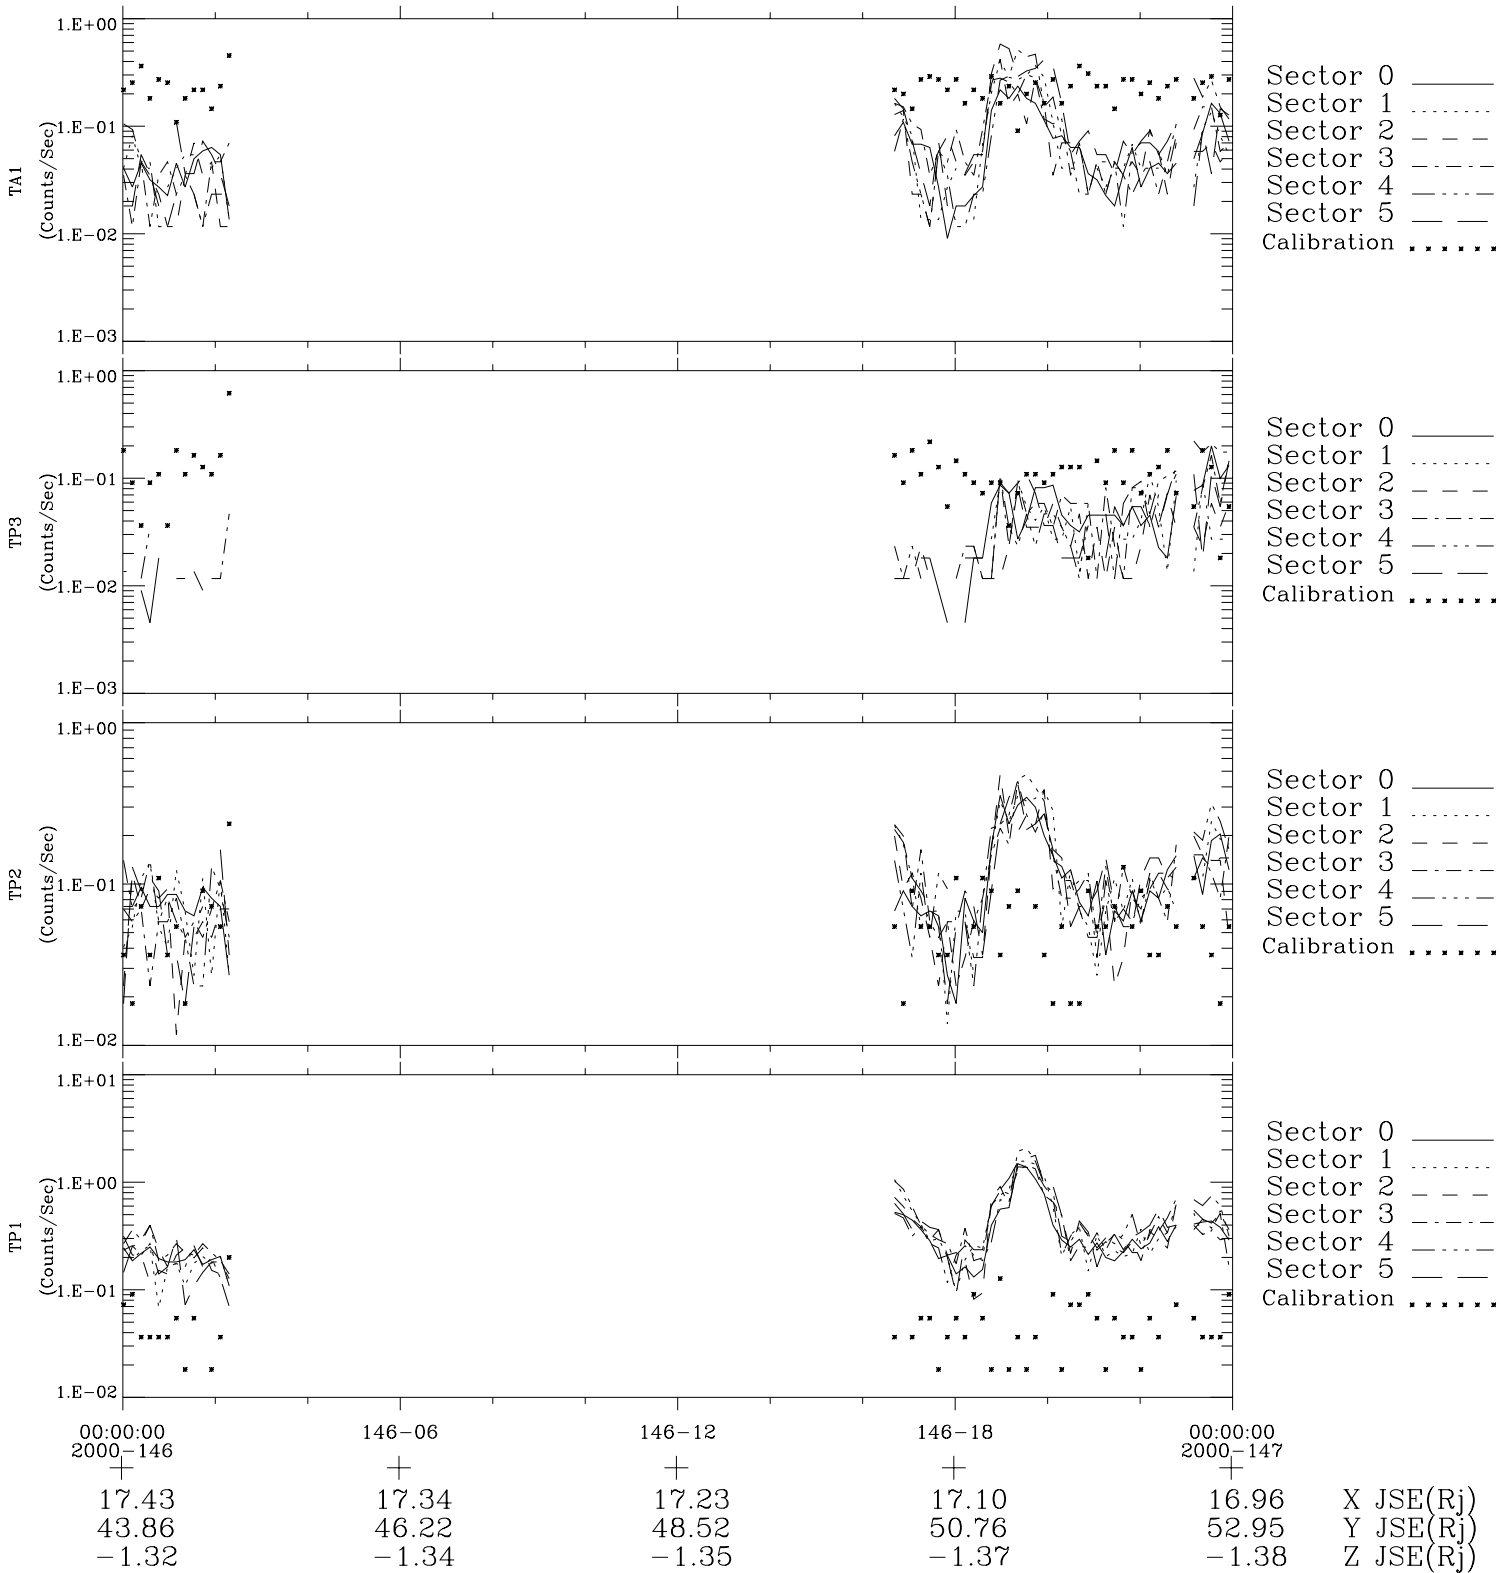

Galileo EPD Real-Time Six-Sector 00146

Software Version: RTLINE_R6 V 1.20
Data Production: 10-03-01
Plot Production: Mon Sep 17 10:00:44 2001

◇ = Jupiter look direction
□ = Corotation look direction