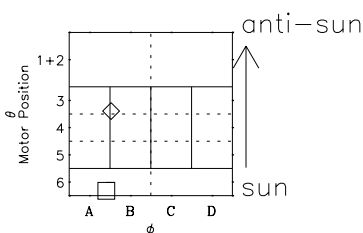

Galileo EPD Real-Time Six-Sector 00146

Software Version: RTLINE_R6 V 1.20
Data Production: 10-03-01
Plot Production: Mon Sep 17 10:00:44 2001

◇ = Jupiter look direction
□ = Corotation look direction