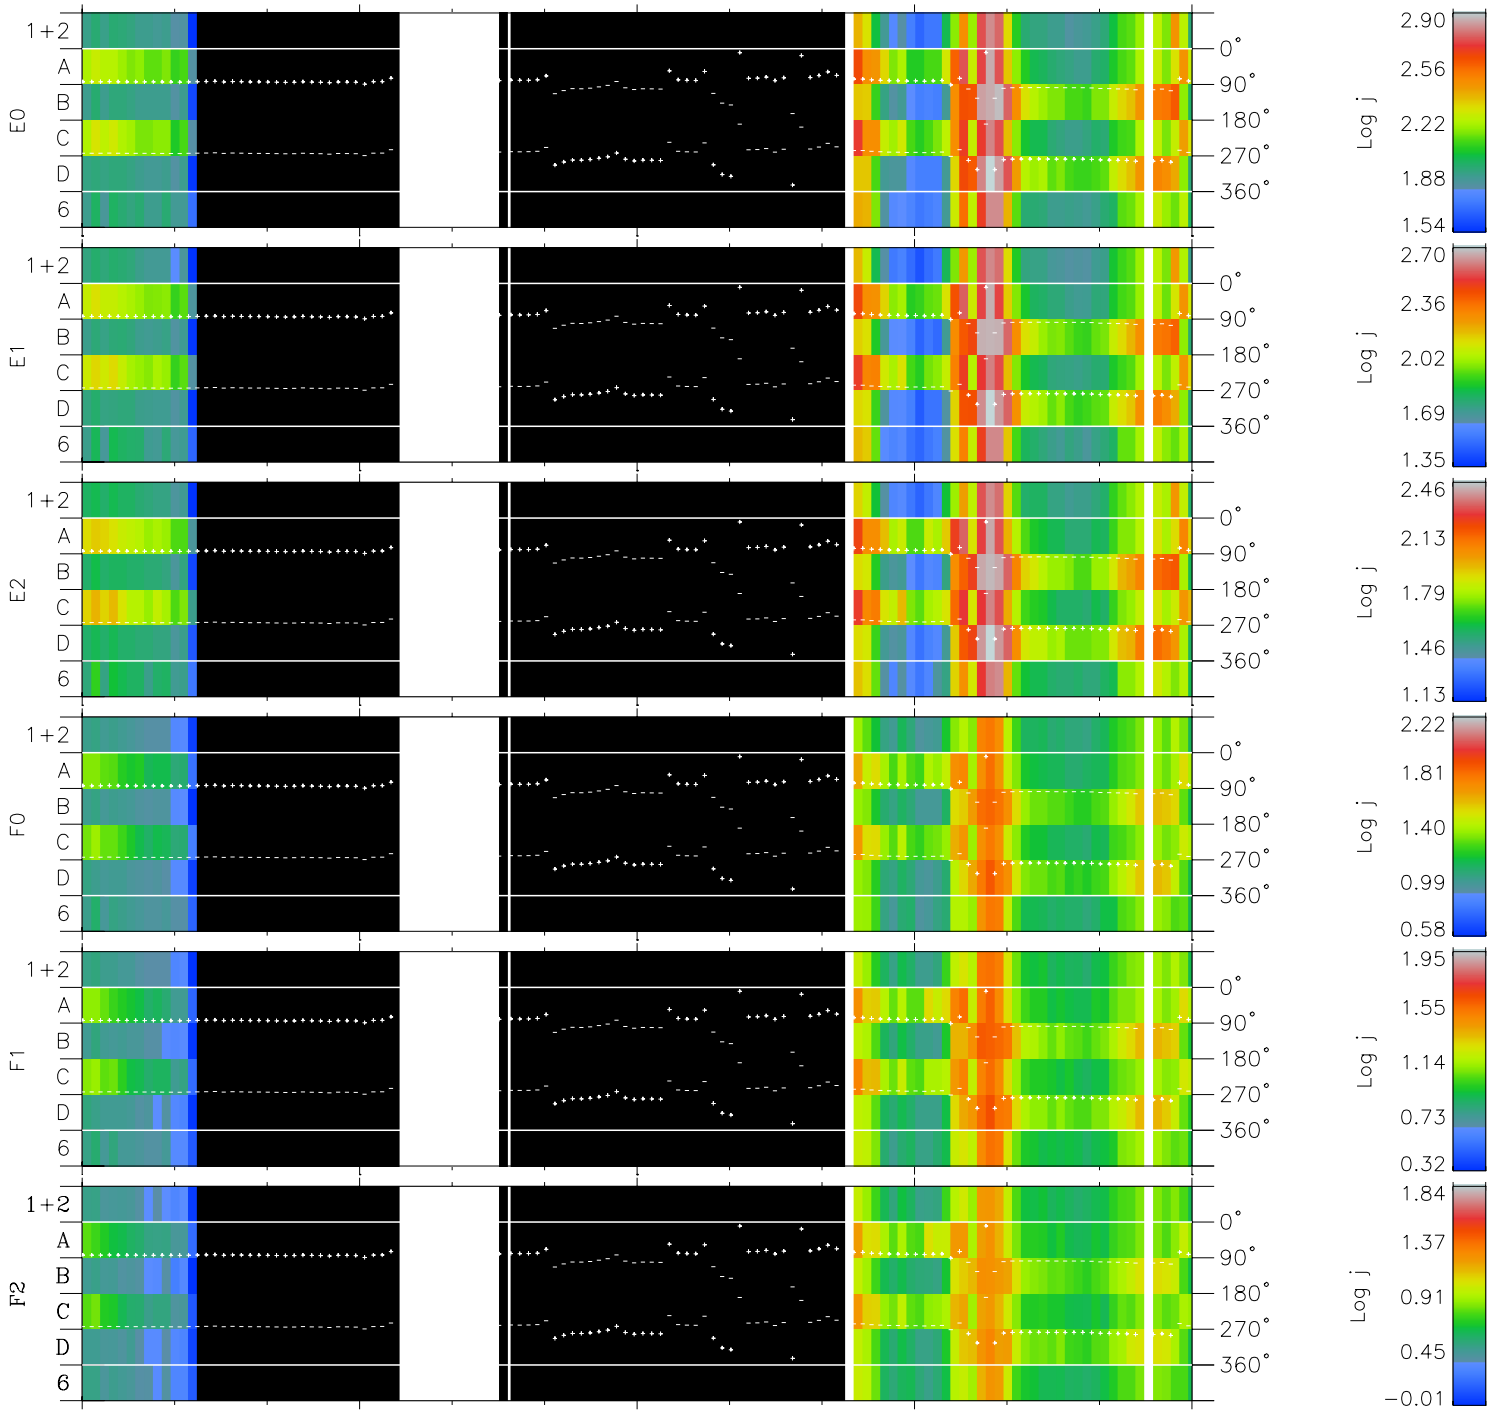

Galileo EPD Real Time Azimuth Anisotropies 00146

Software Version: RTAZIM_FLUX V 1.20
Data Production: 10-03-01
Plot Production: Mon Sep 17 10:00:23 2001
Color File: wondr3
Geofactor File: 1.1

00:00:00 2000-146	146-06	146-12	146-18	00:00:00 2000-147	
+	+	+	+	+	X JSE(R_j)
17.43	17.34	17.23	17.10	16.96	Y JSE(R_j)
43.86	46.22	48.52	50.76	52.95	Z JSE(R_j)
-1.32	-1.34	-1.35	-1.37	-1.38	

◇ = Jupiter look direction
□ = Corotation look direction