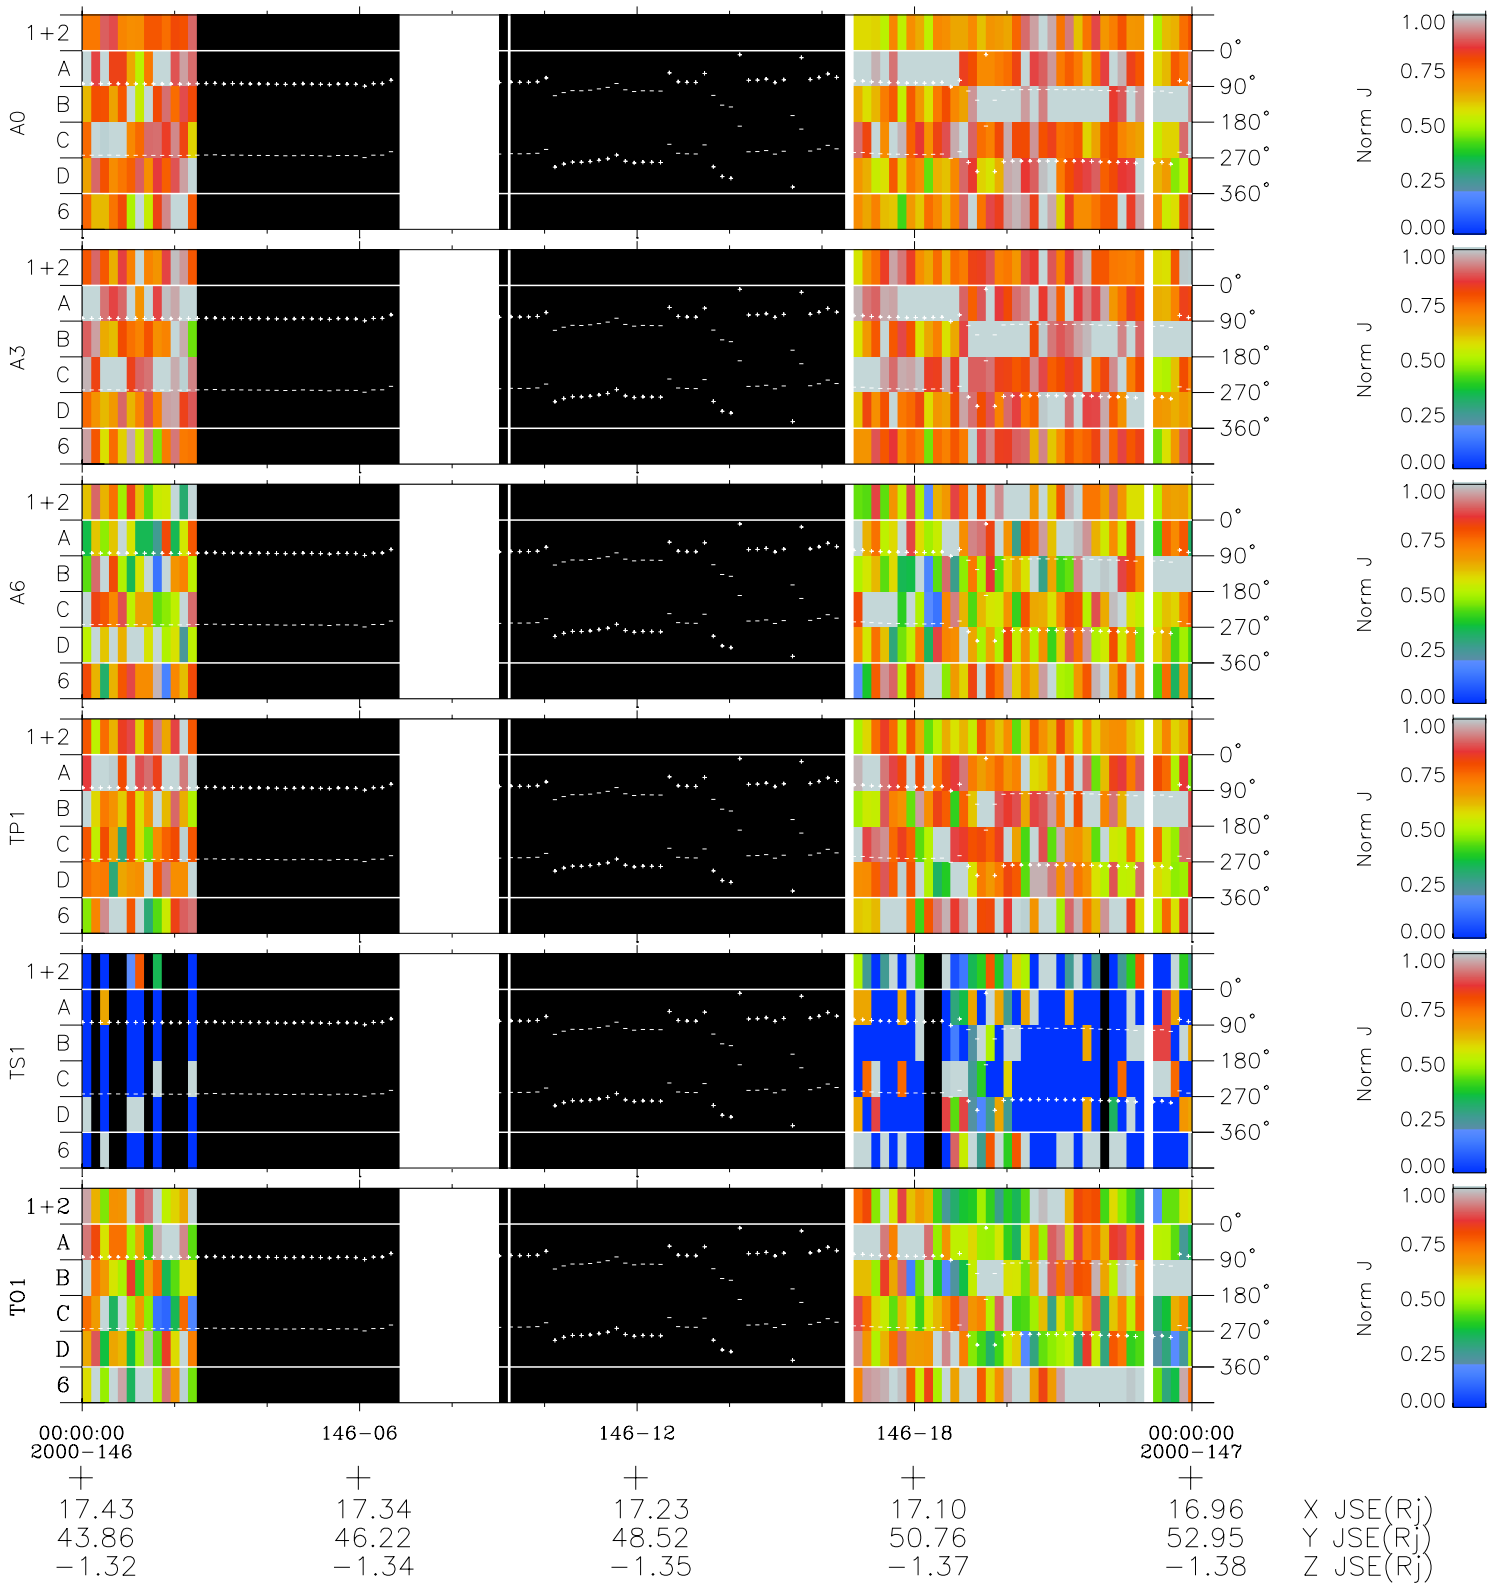

Galileo EPD Real Time Azimuth Anisotropies 00146

Software Version: RTAZIM_NORM V 1.20
Data Production: 10-03-01
Plot Production: Mon Sep 17 10:00:28 2001
Color File: wondr3
Geofactor File: 1.1

◇ = Jupiter look direction
□ = Corotation look direction