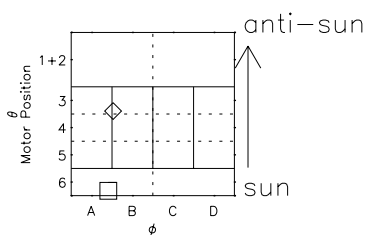

Galileo EPD Real Time Azimuth Anisotropies 00146

Software Version: RTAZIM_NORM V 1.20
Data Production: 10-03-01
Plot Production: Mon Sep 17 10:00:28 2001
Color File: wondr3
Geofactor File: 1.1

◇ = Jupiter look direction
□ = Corotation look direction