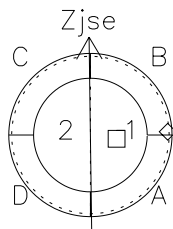

Galileo EPD Real Time Azimuth Anisotropies 00146

Software Version: RTAZIM_NORM V 1.20
Data Production: 10-03-01
Plot Production: Mon Sep 17 10:00:28 2001
Color File: wondr3
Geofactor File: 1.1

◇ = Jupiter look direction
□ = Corotation look direction