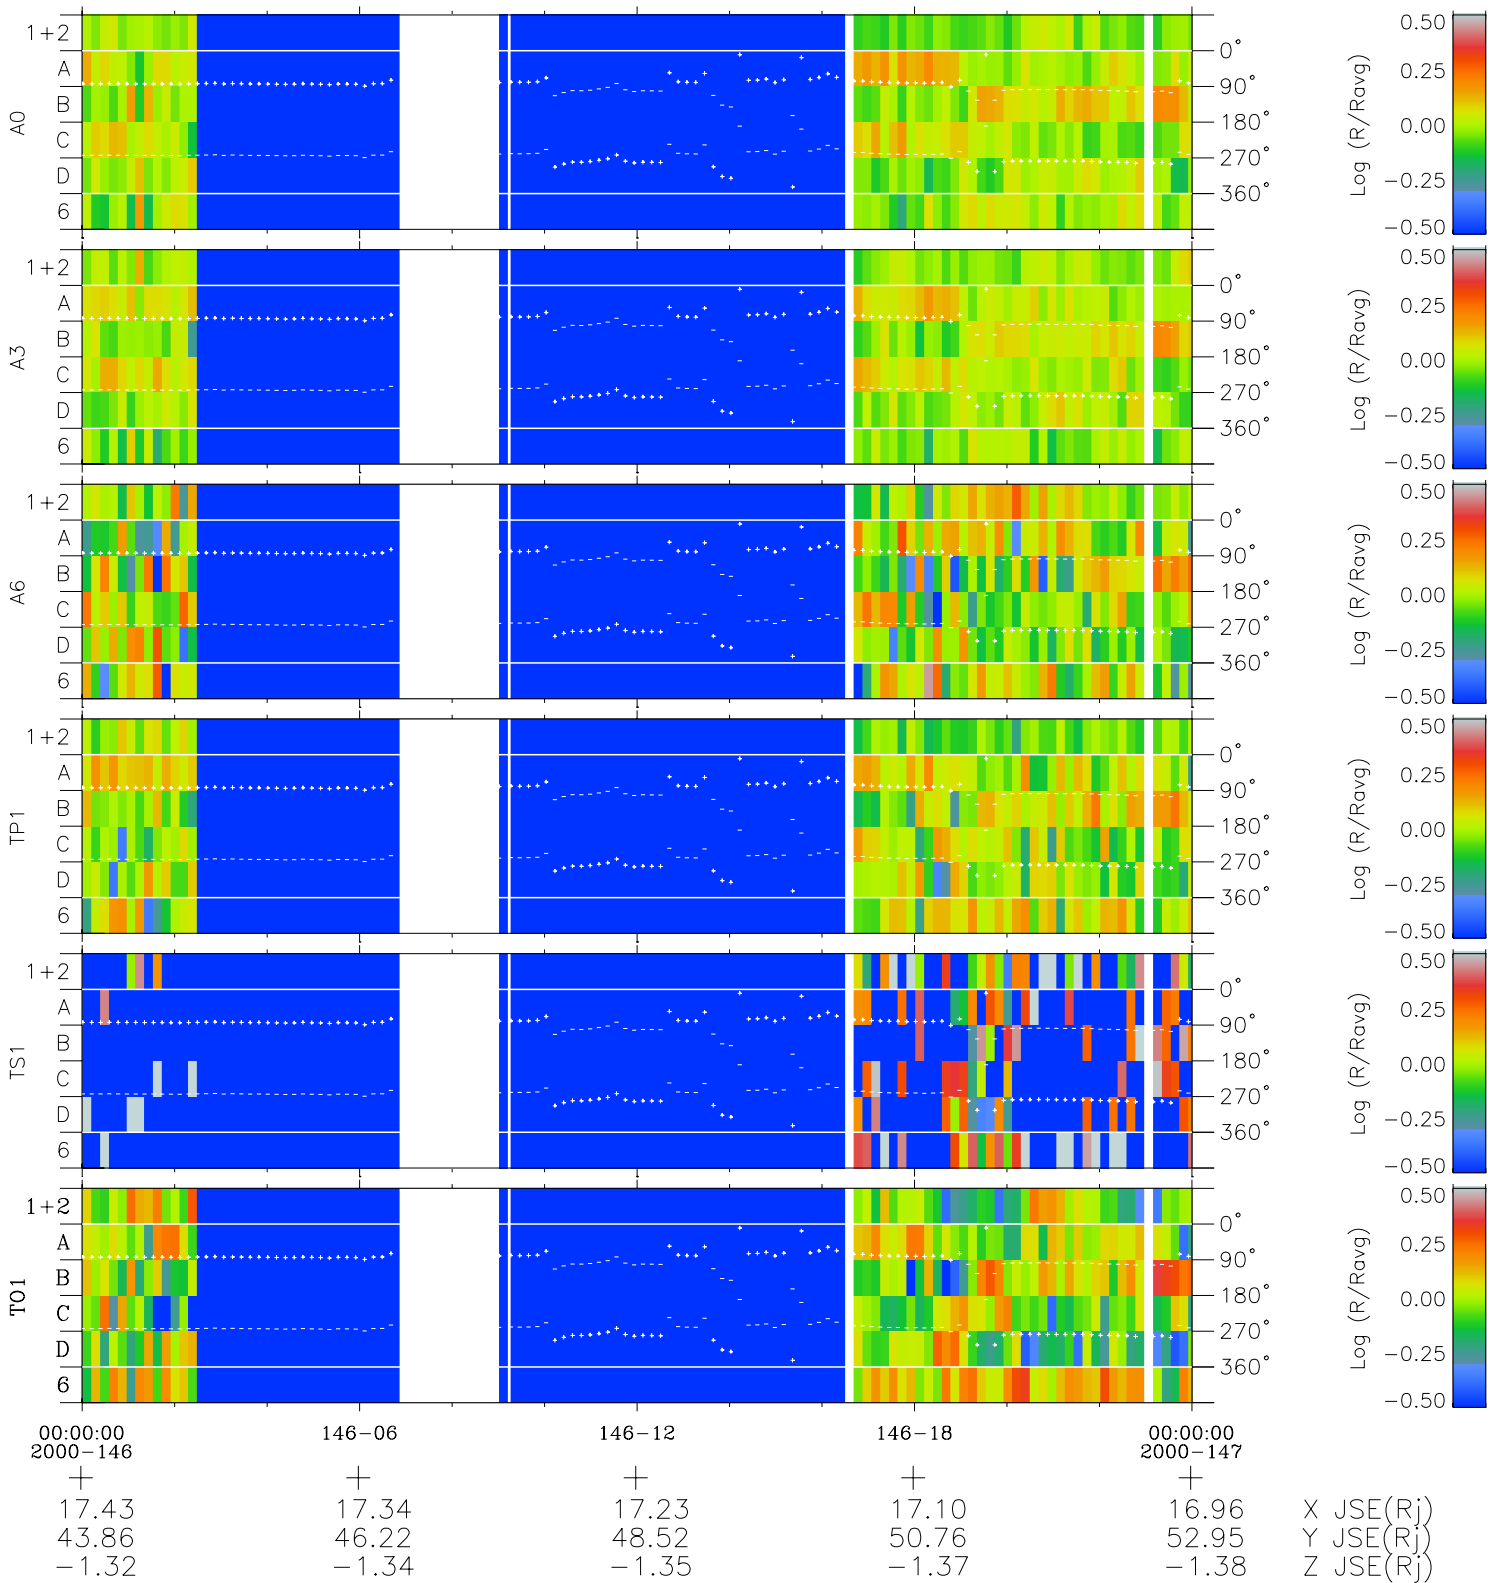

Galileo EPD Real Time Azimuth Anisotropies 00146

Software Version: RTAZIM_MEAN V 1.20
Data Production: 10-03-01
Plot Production: Mon Sep 17 10:00:08 2001
Color File: wondr3
Geofactor File: 1.1

◇ = Jupiter look direction
□ = Corotation look direction