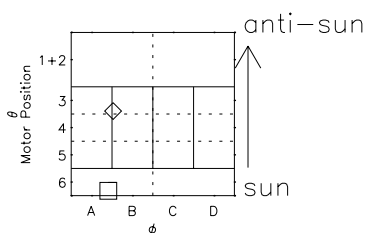

Galileo EPD Real Time Azimuth Anisotropies 00146

Software Version: RTAZIM_MEAN V 1.20
Data Production: 10-03-01
Plot Production: Mon Sep 17 10:00:08 2001
Color File: wondr3
Geofactor File: 1.1

◇ = Jupiter look direction
□ = Corotation look direction