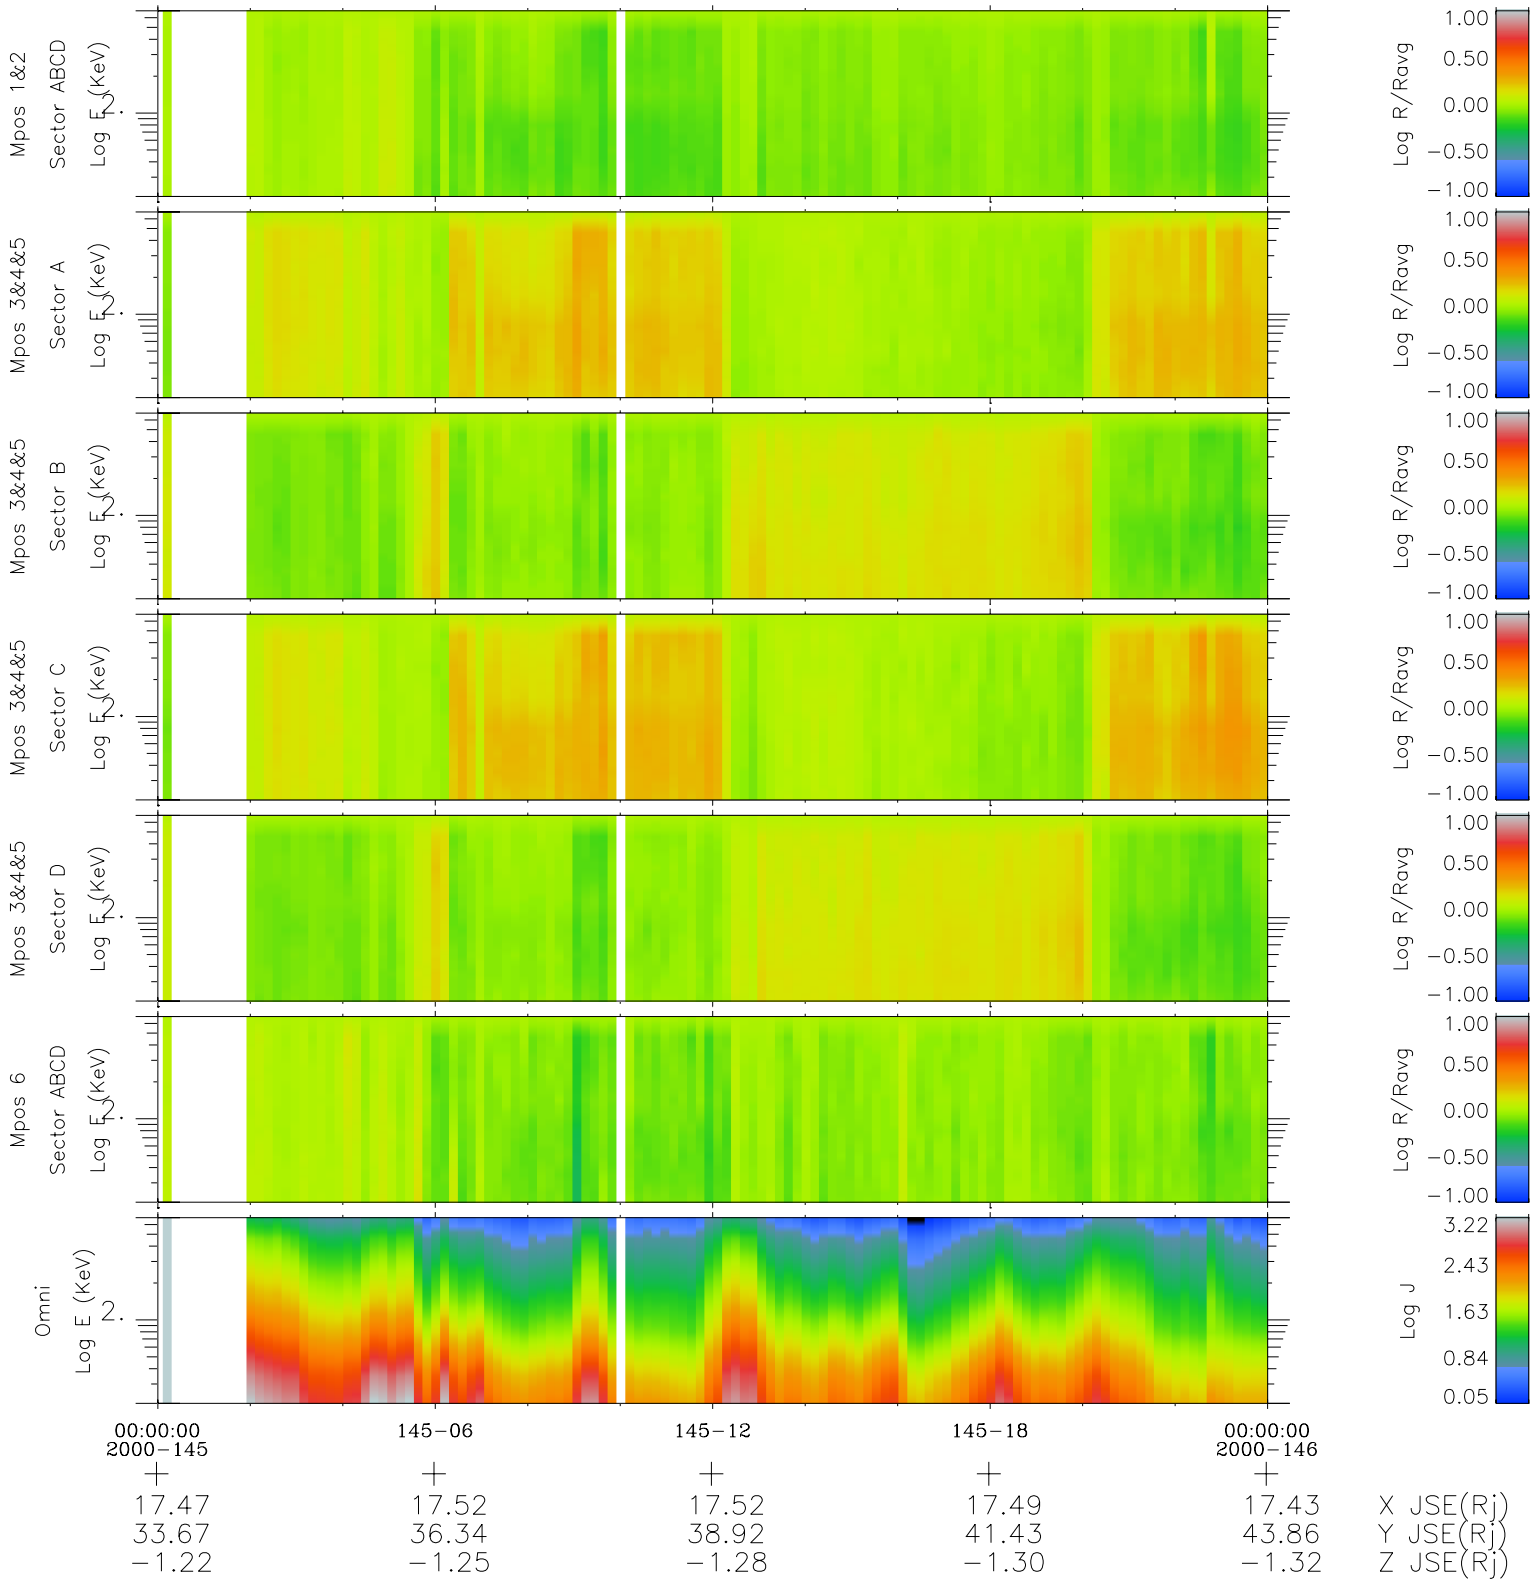

Galileo EPD Real Time R6 Electrons Spectra 00145

Software Version: RTSPEC_R6 V 1.20
 Data Production: 10-03-01
 Plot Production: Mon Sep 17 09:50:54 2001
 Color File: wondr3
 Geofactor File: 1.1

◇ = Jupiter look direction
 □ = Corotation look direction