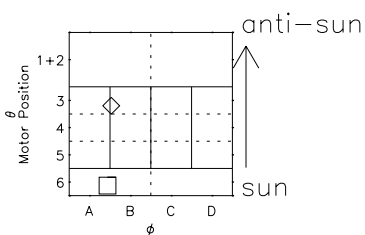

Galileo EPD Real Time R6 Electrons Spectra 00145

Software Version: RTSPEC_R6 V 1.20
 Data Production: 10-03-01
 Plot Production: Mon Sep 17 09:50:54 2001
 Color File: wondr3
 Geofactor File: 1.1

◇ = Jupiter look direction
 □ = Corotation look direction