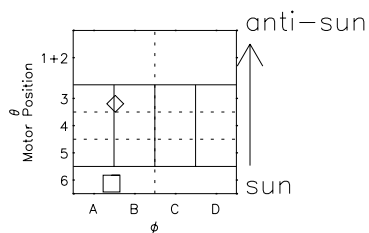

# Galileo EPD Real Time R6 Ions Spectra 00145

Software Version: RTSPEC\_R6 V 1.20  
 Data Production: 10-03-01  
 Plot Production: Mon Sep 17 09:50:48 2001  
 Color File: wondr3  
 Geofactor File: 1.1

- ◇ = Jupiter look direction
- = Corotation look direction