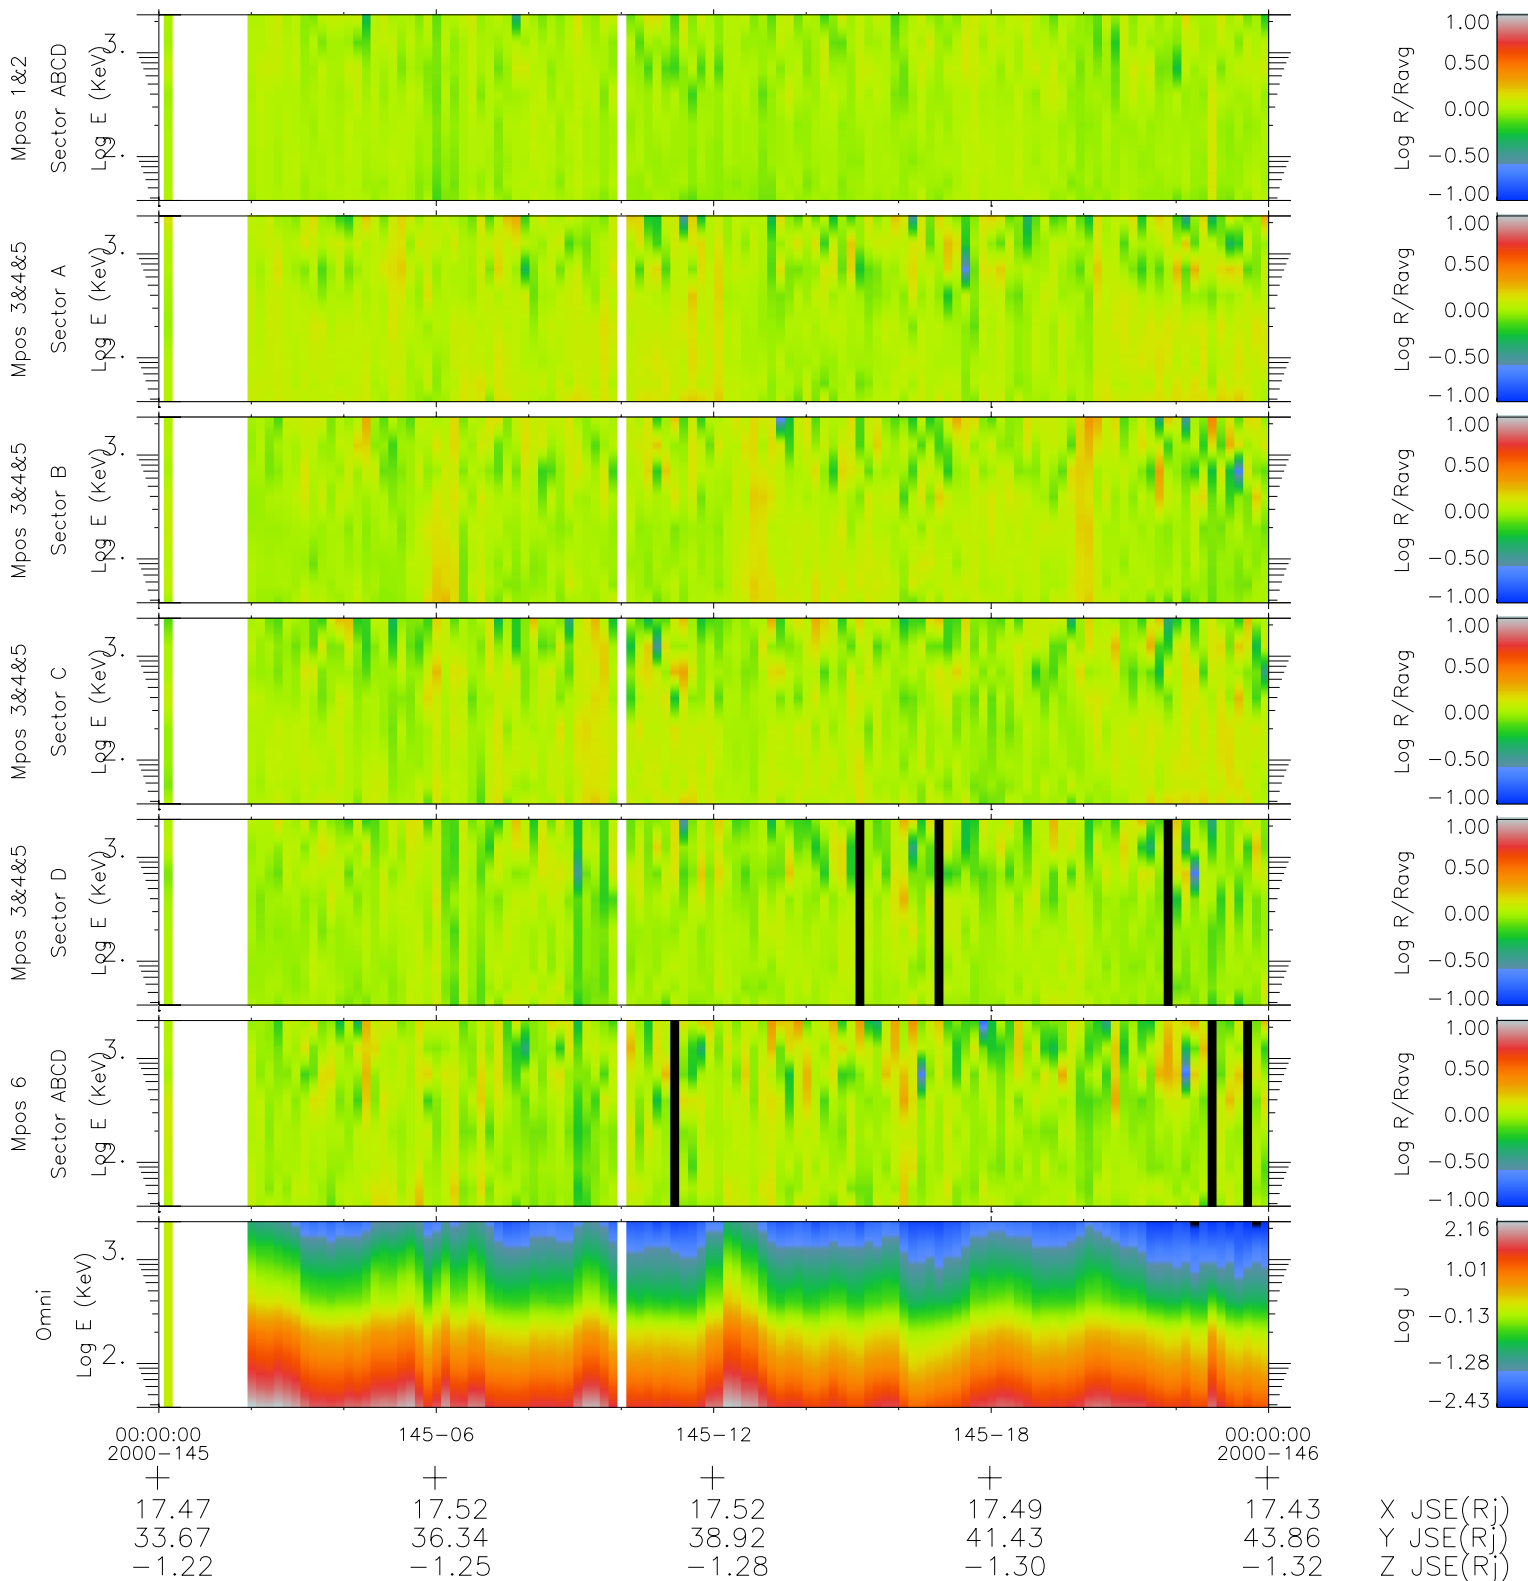

# Galileo EPD Real Time R6 Ions Spectra 00145

Software Version: RTSPEC\_R6 V 1.20  
 Data Production: 10-03-01  
 Plot Production: Mon Sep 17 09:50:48 2001  
 Color File: wondr3  
 Geofactor File: 1.1

- ◇ = Jupiter look direction
- = Corotation look direction