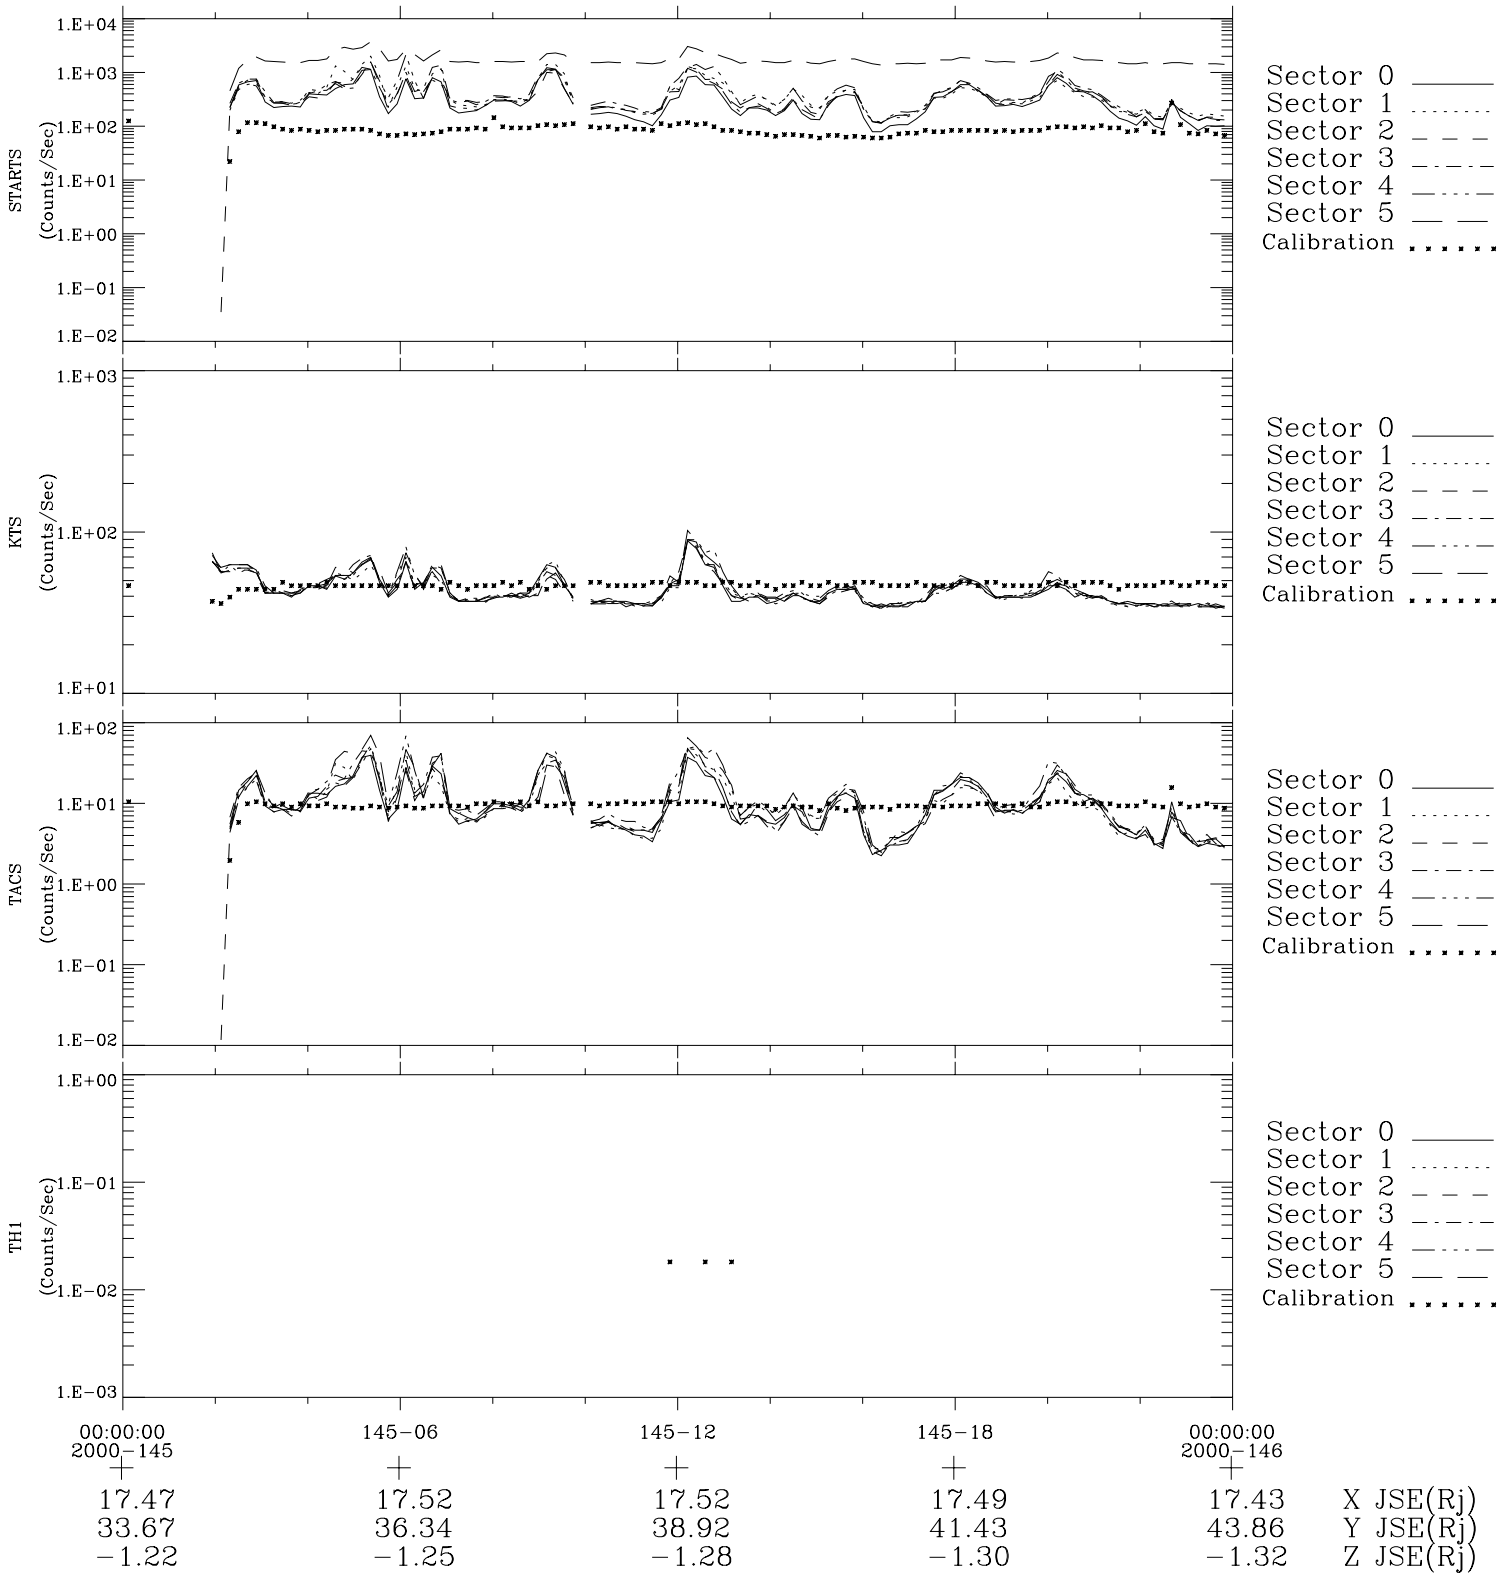

# Galileo EPD Real-Time Six-Sector 00145

Software Version: RTLINE\_R6 V 1.20  
Data Production: 10-03-01  
Plot Production: Mon Sep 17 09:52:58 2001

◇ = Jupiter look direction  
□ = Corotation look direction