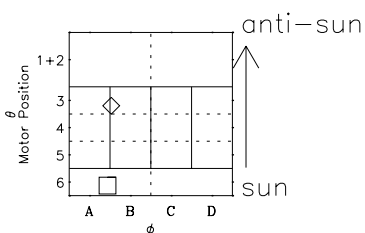

# Galileo EPD Real-Time Six-Sector 00145

Software Version: RTLINE\_R6 V 1.20  
Data Production: 10-03-01  
Plot Production: Mon Sep 17 09:52:58 2001

◇ = Jupiter look direction  
□ = Corotation look direction