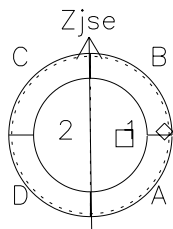

# Galileo EPD Real-Time Six-Sector 00145

Software Version: RTLINE\_R6 V 1.20  
Data Production: 10-03-01  
Plot Production: Mon Sep 17 09:52:58 2001

◇ = Jupiter look direction  
□ = Corotation look direction