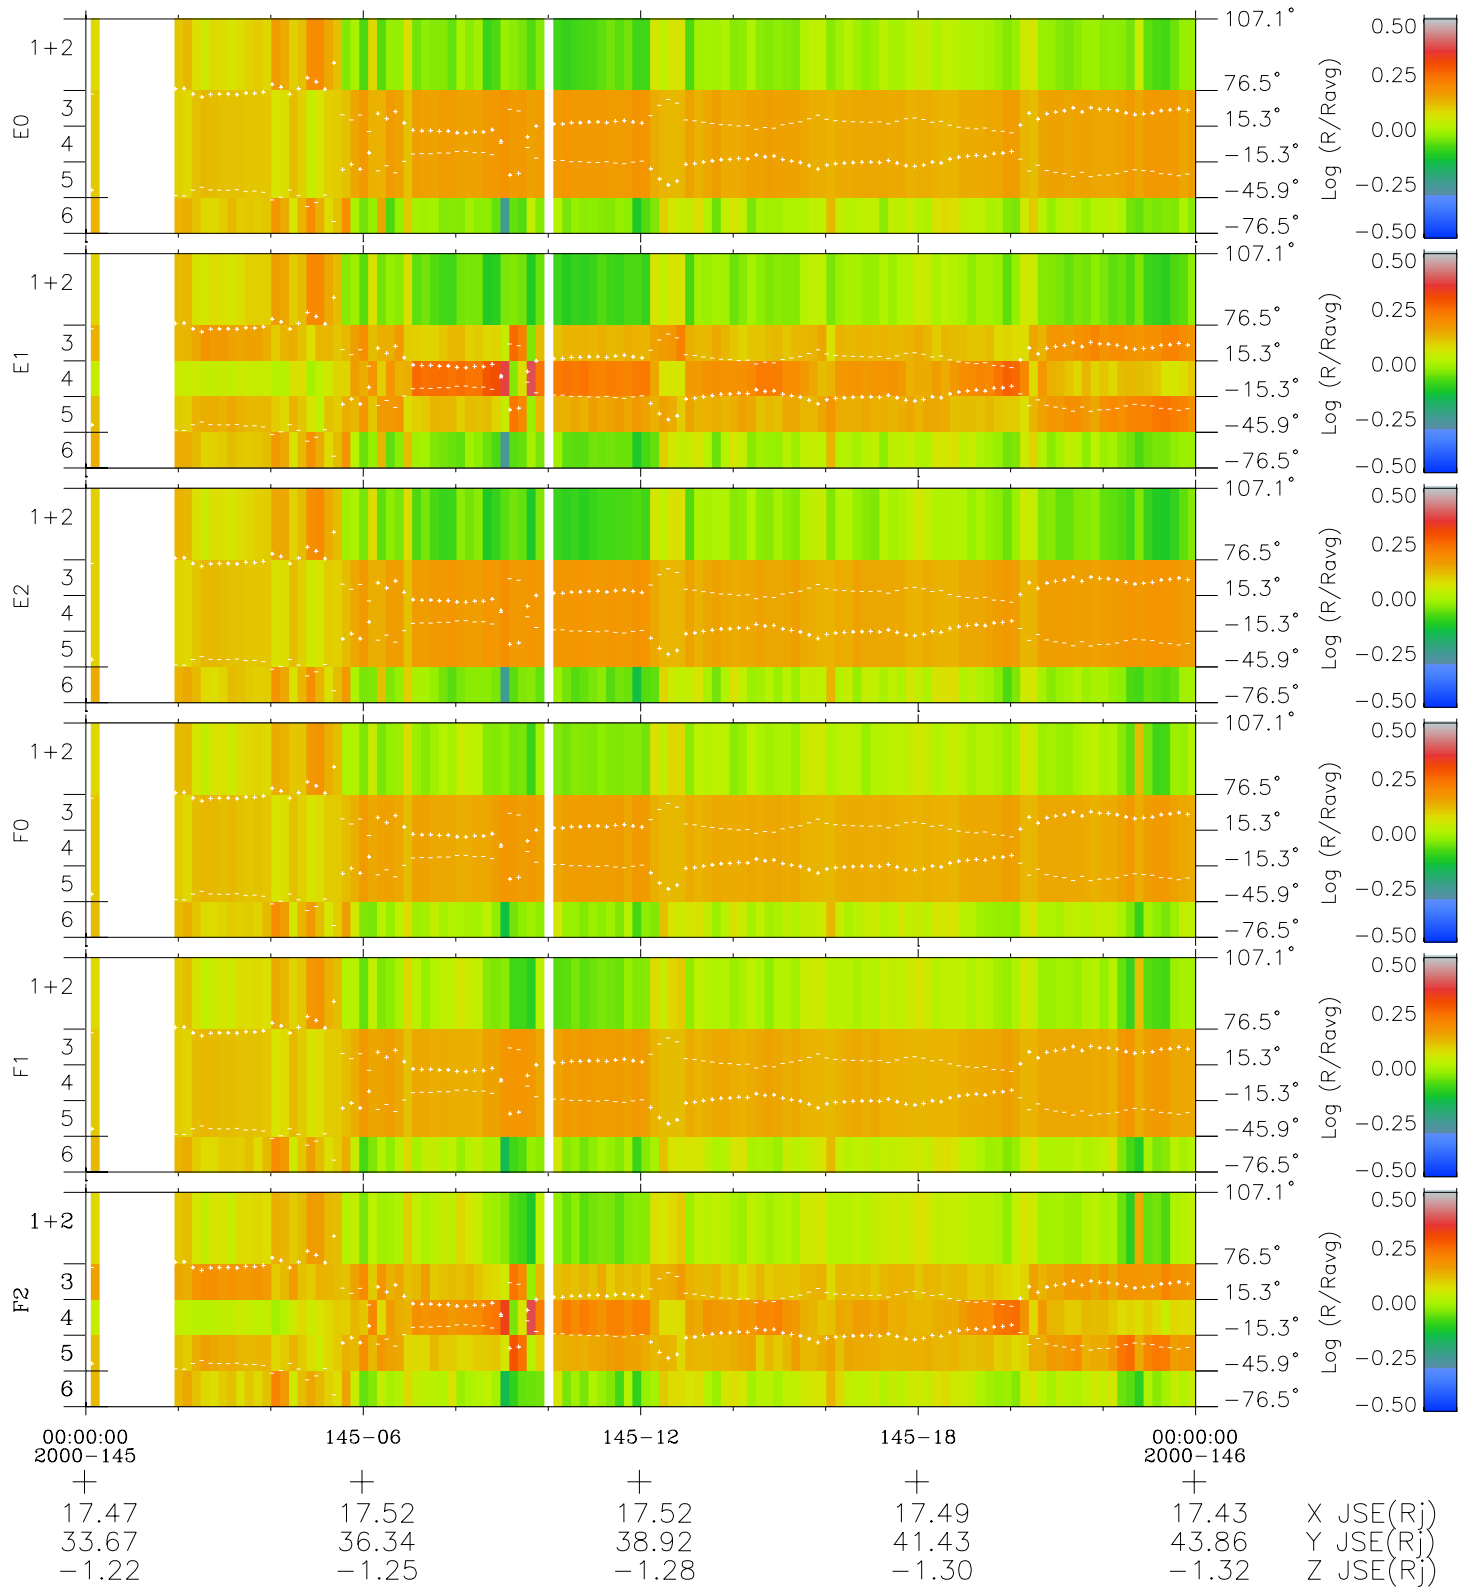

# Galileo EPD Real Elevation Anisotropies 00145

Software Version: RTELEV\_MEAN V 1.20  
 Data Production: 10-03-01  
 Plot Production: Mon Sep 17 09:51:53 2001  
 Color File: wondr3  
 Geofactor File: 1.1

- ◇ = Jupiter look direction
- = Corotation look direction