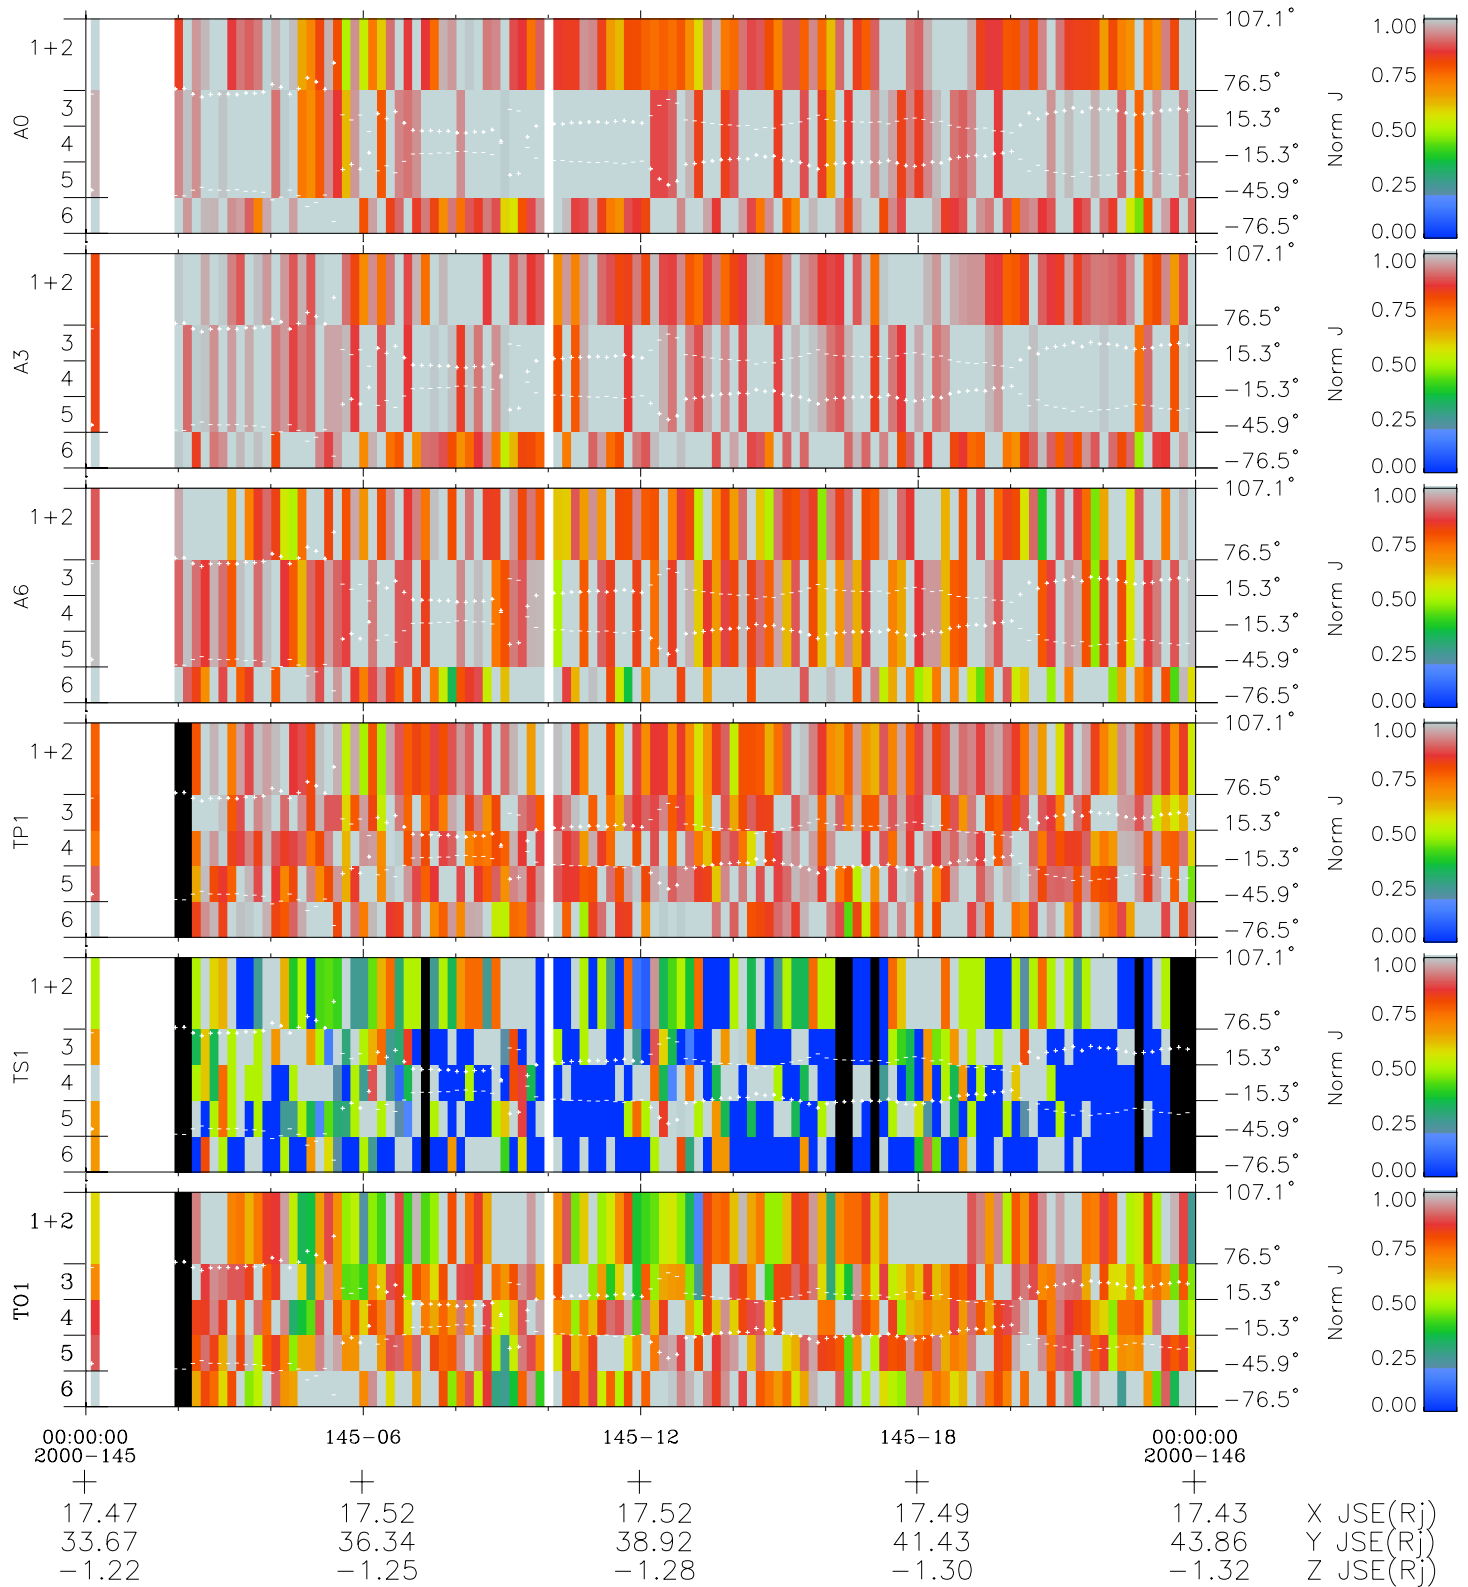

# Galileo EPD Real Elevation Anisotropies 00145

Software Version: RTELEV\_NORM V 1.20  
Data Production: 10-03-01  
Plot Production: Mon Sep 17 09:52:10 2001  
Color File: wondr3  
Geofactor File: 1.1

- ◇ = Jupiter look direction
- = Corotation look direction