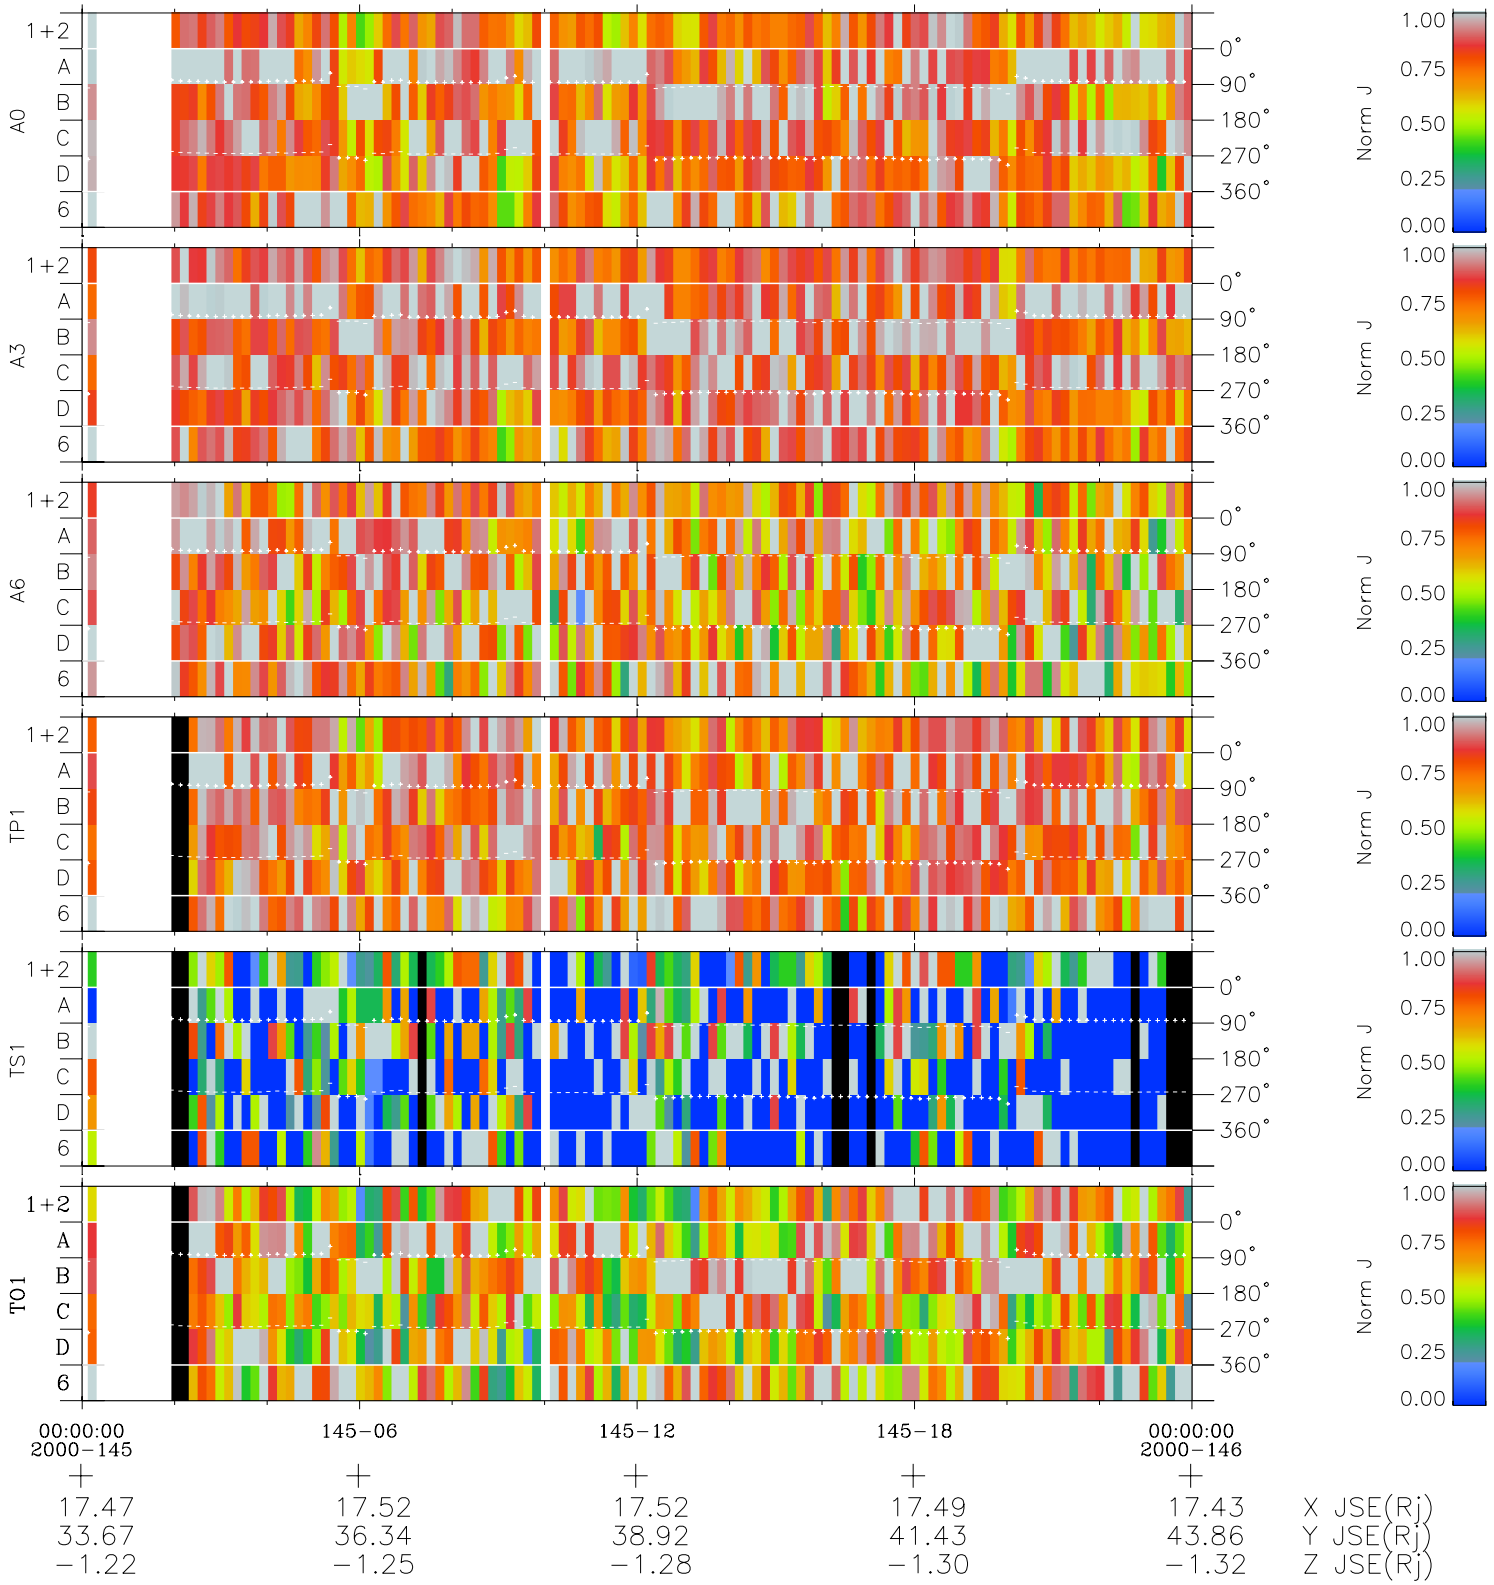

# Galileo EPD Real Time Azimuth Anisotropies 00145

Software Version: RTAZIM\_NORM V 1.20  
Data Production: 10-03-01  
Plot Production: Mon Sep 17 09:52:40 2001  
Color File: wondr3  
Geofactor File: 1.1

◇ = Jupiter look direction  
□ = Corotation look direction