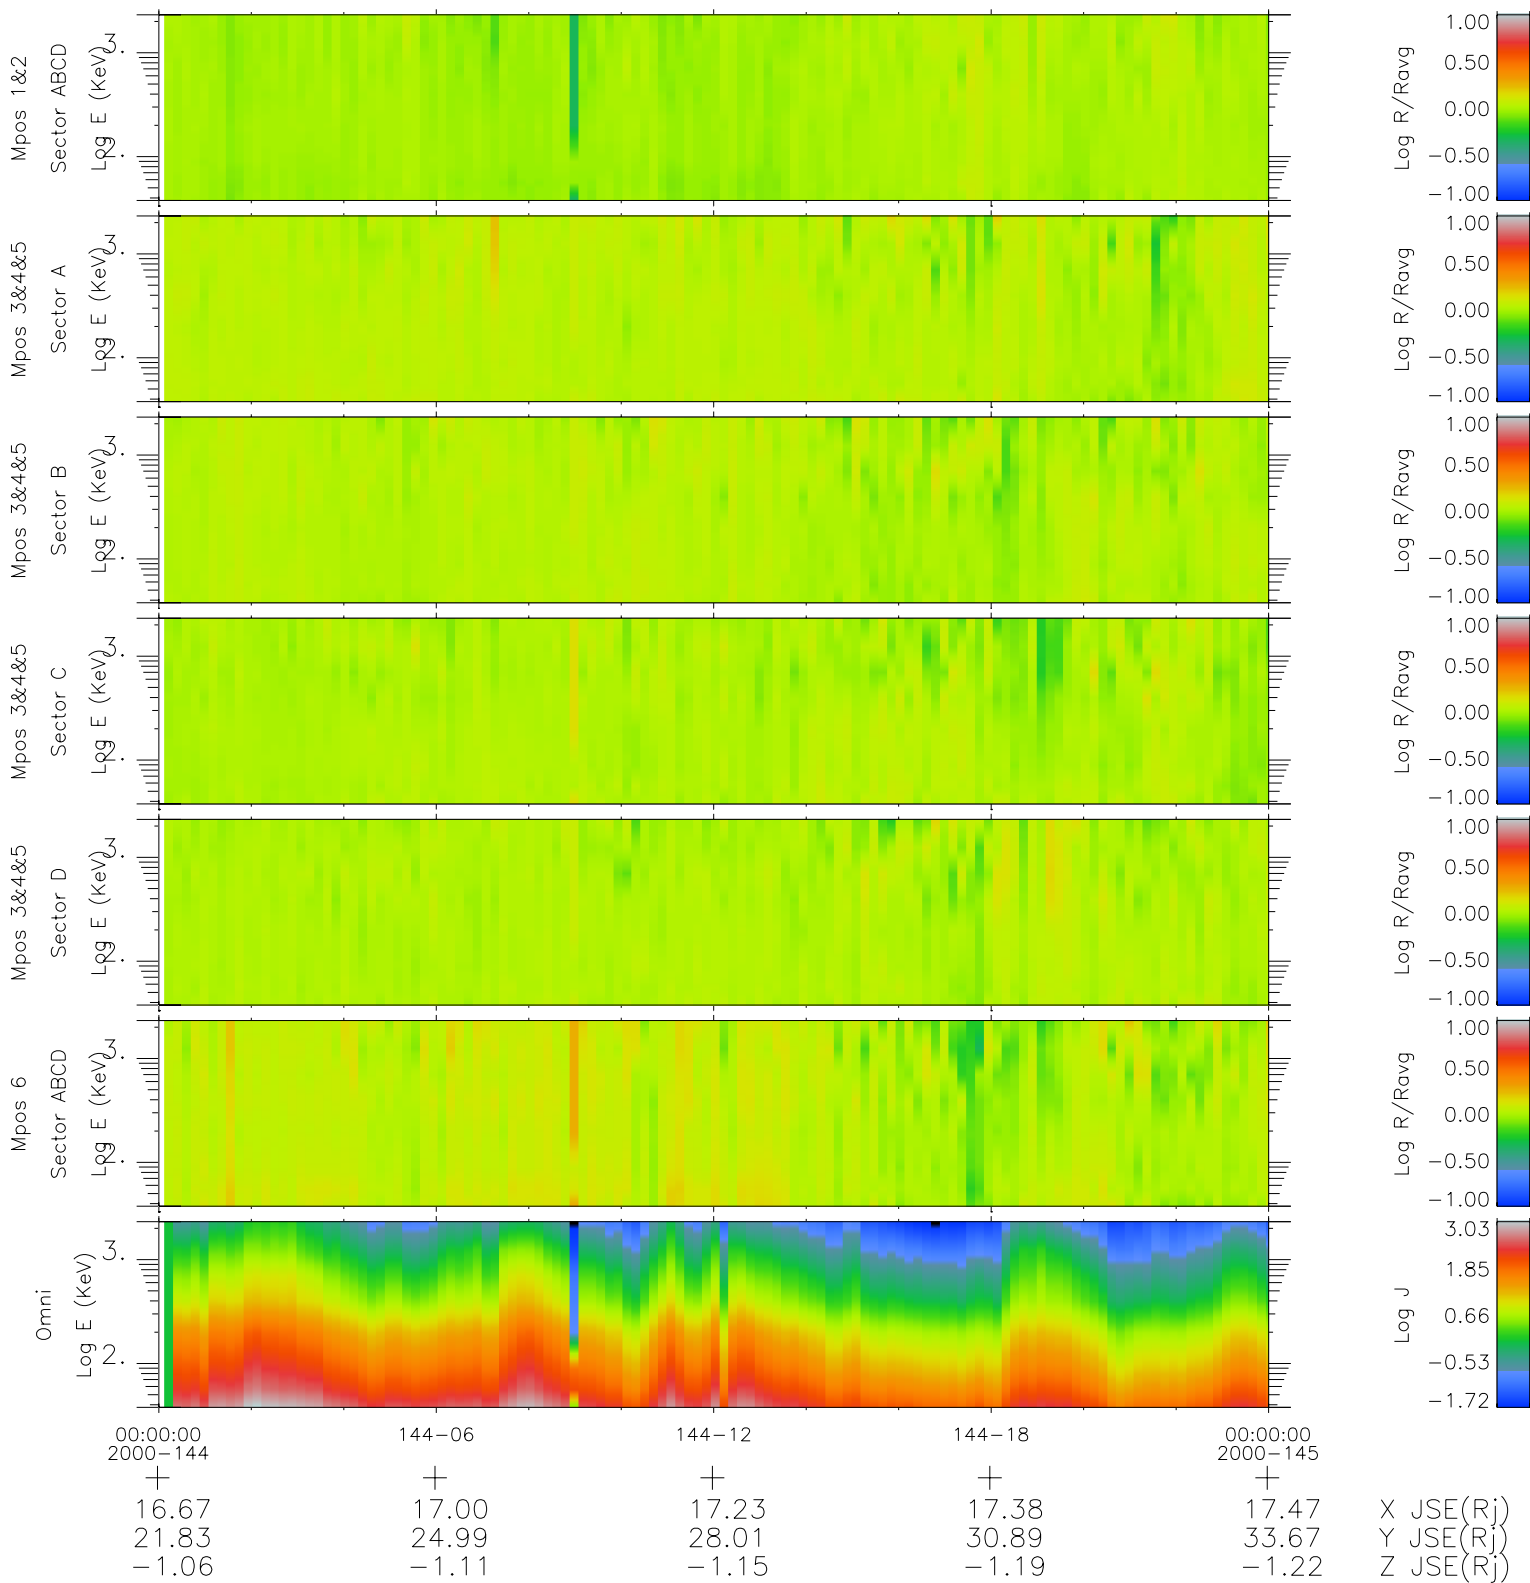

# Galileo EPD Real Time R6 Ions Spectra 00144

Software Version: RTSPEC\_R6 V 1.20  
 Data Production: 10-03-01  
 Plot Production: Mon Sep 17 09:42:49 2001  
 Color File: wondr3  
 Geofactor File: 1.1

- ◇ = Jupiter look direction
- = Corotation look direction