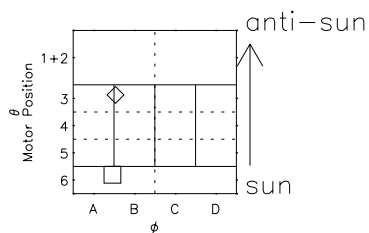

# Galileo EPD Real Time R6 Ions Spectra 00144

Software Version: RTSPEC\_R6 V 1.20  
 Data Production: 10-03-01  
 Plot Production: Mon Sep 17 09:42:49 2001  
 Color File: wondr3  
 Geofactor File: 1.1

- ◇ = Jupiter look direction
- = Corotation look direction