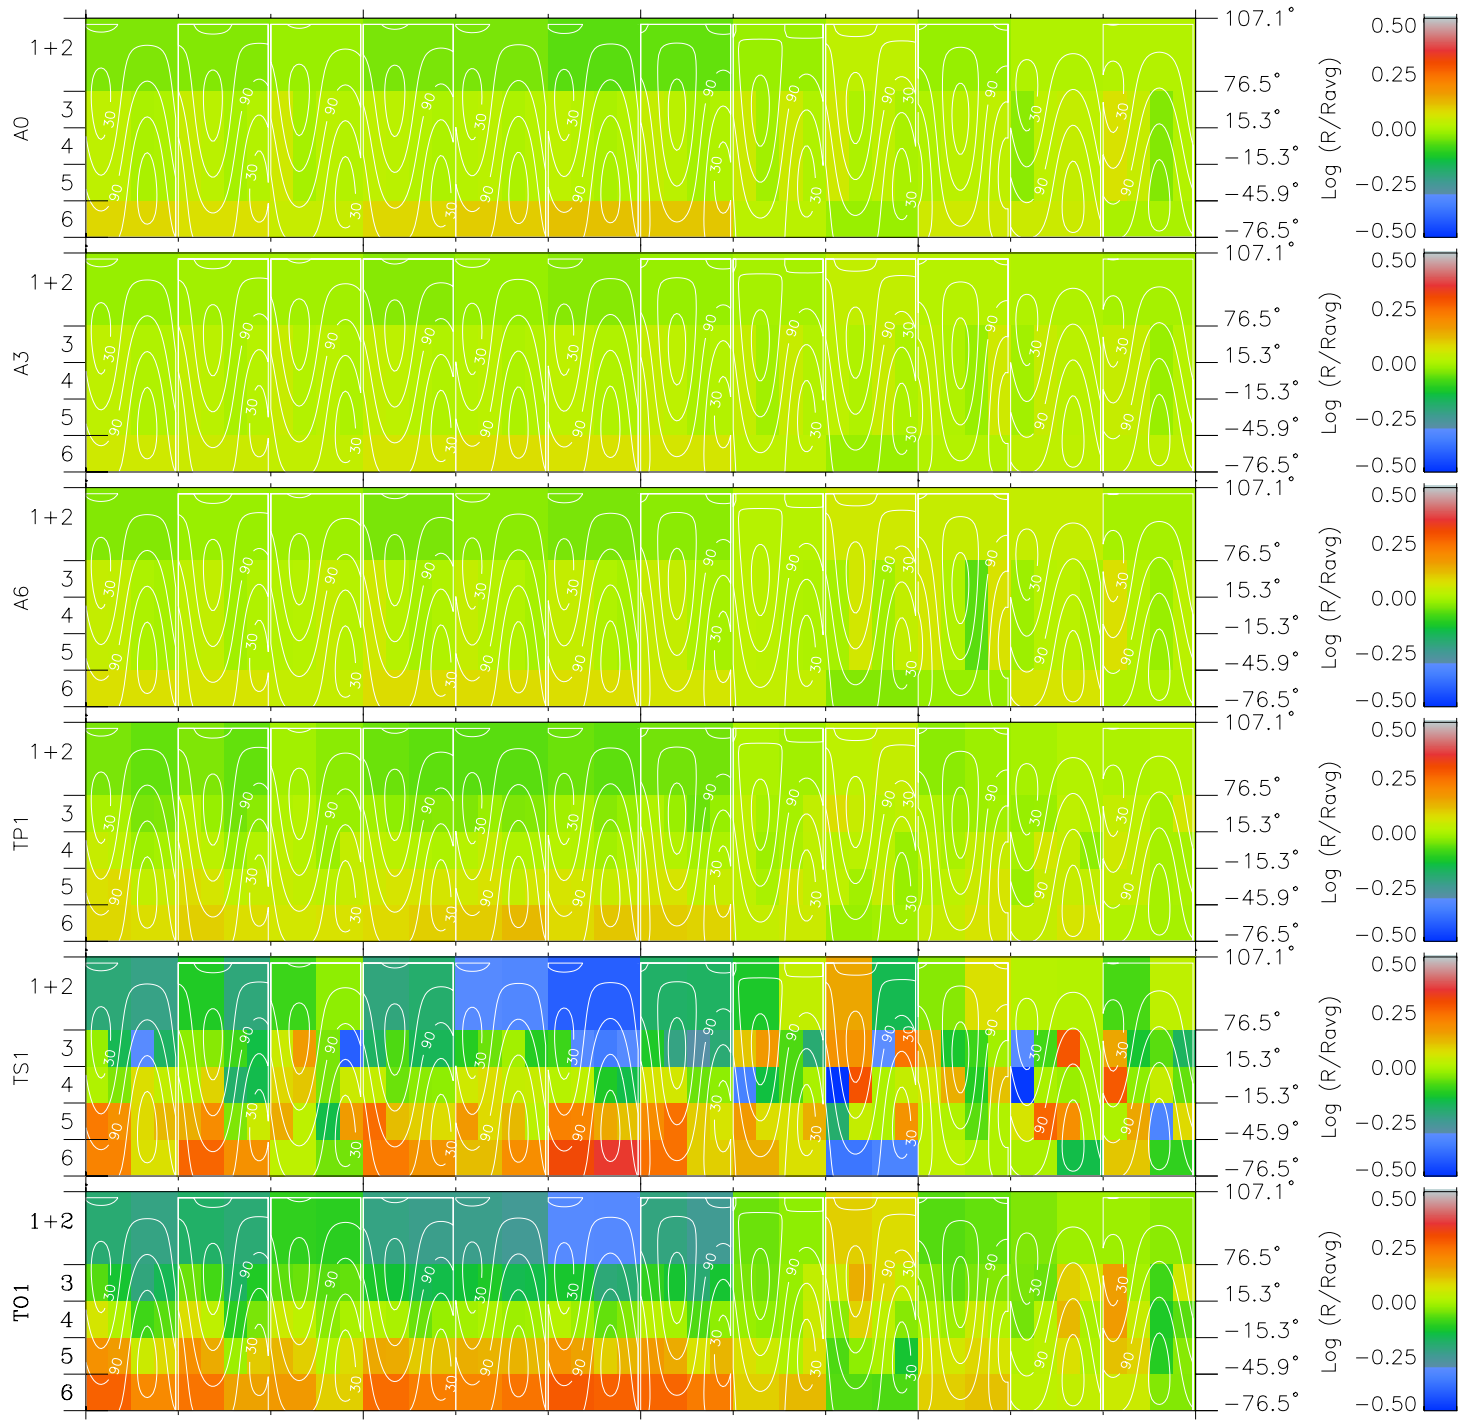

Galileo EPD Real Time All-Sky Anisotropies 00144

Software Version: RTSKY_MEAN V 1.20
Data Production: 10-03-01
Plot Production: Mon Sep 17 09:43:08 2001
Color File: wondr3
Geofactor File: 1.1

00:00:00 2000-144	144-06	144-12	144-18	00:00:00 2000-145	
+	+	+	+	+	X JSE(R _j)
16.67	17.00	17.23	17.38	17.47	Y JSE(R _j)
21.83	24.99	28.01	30.89	33.67	Z JSE(R _j)
-1.06	-1.11	-1.15	-1.19	-1.22	

◇ = Jupiter look direction
□ = Corotation look direction