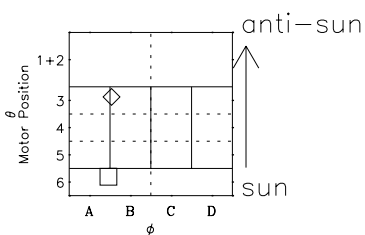

Galileo EPD Real-Time Six-Sector 00144

Software Version: RTLINE_R6 V 1.20
Data Production: 10-03-01
Plot Production: Mon Sep 17 09:45:03 2001

◇ = Jupiter look direction
□ = Corotation look direction