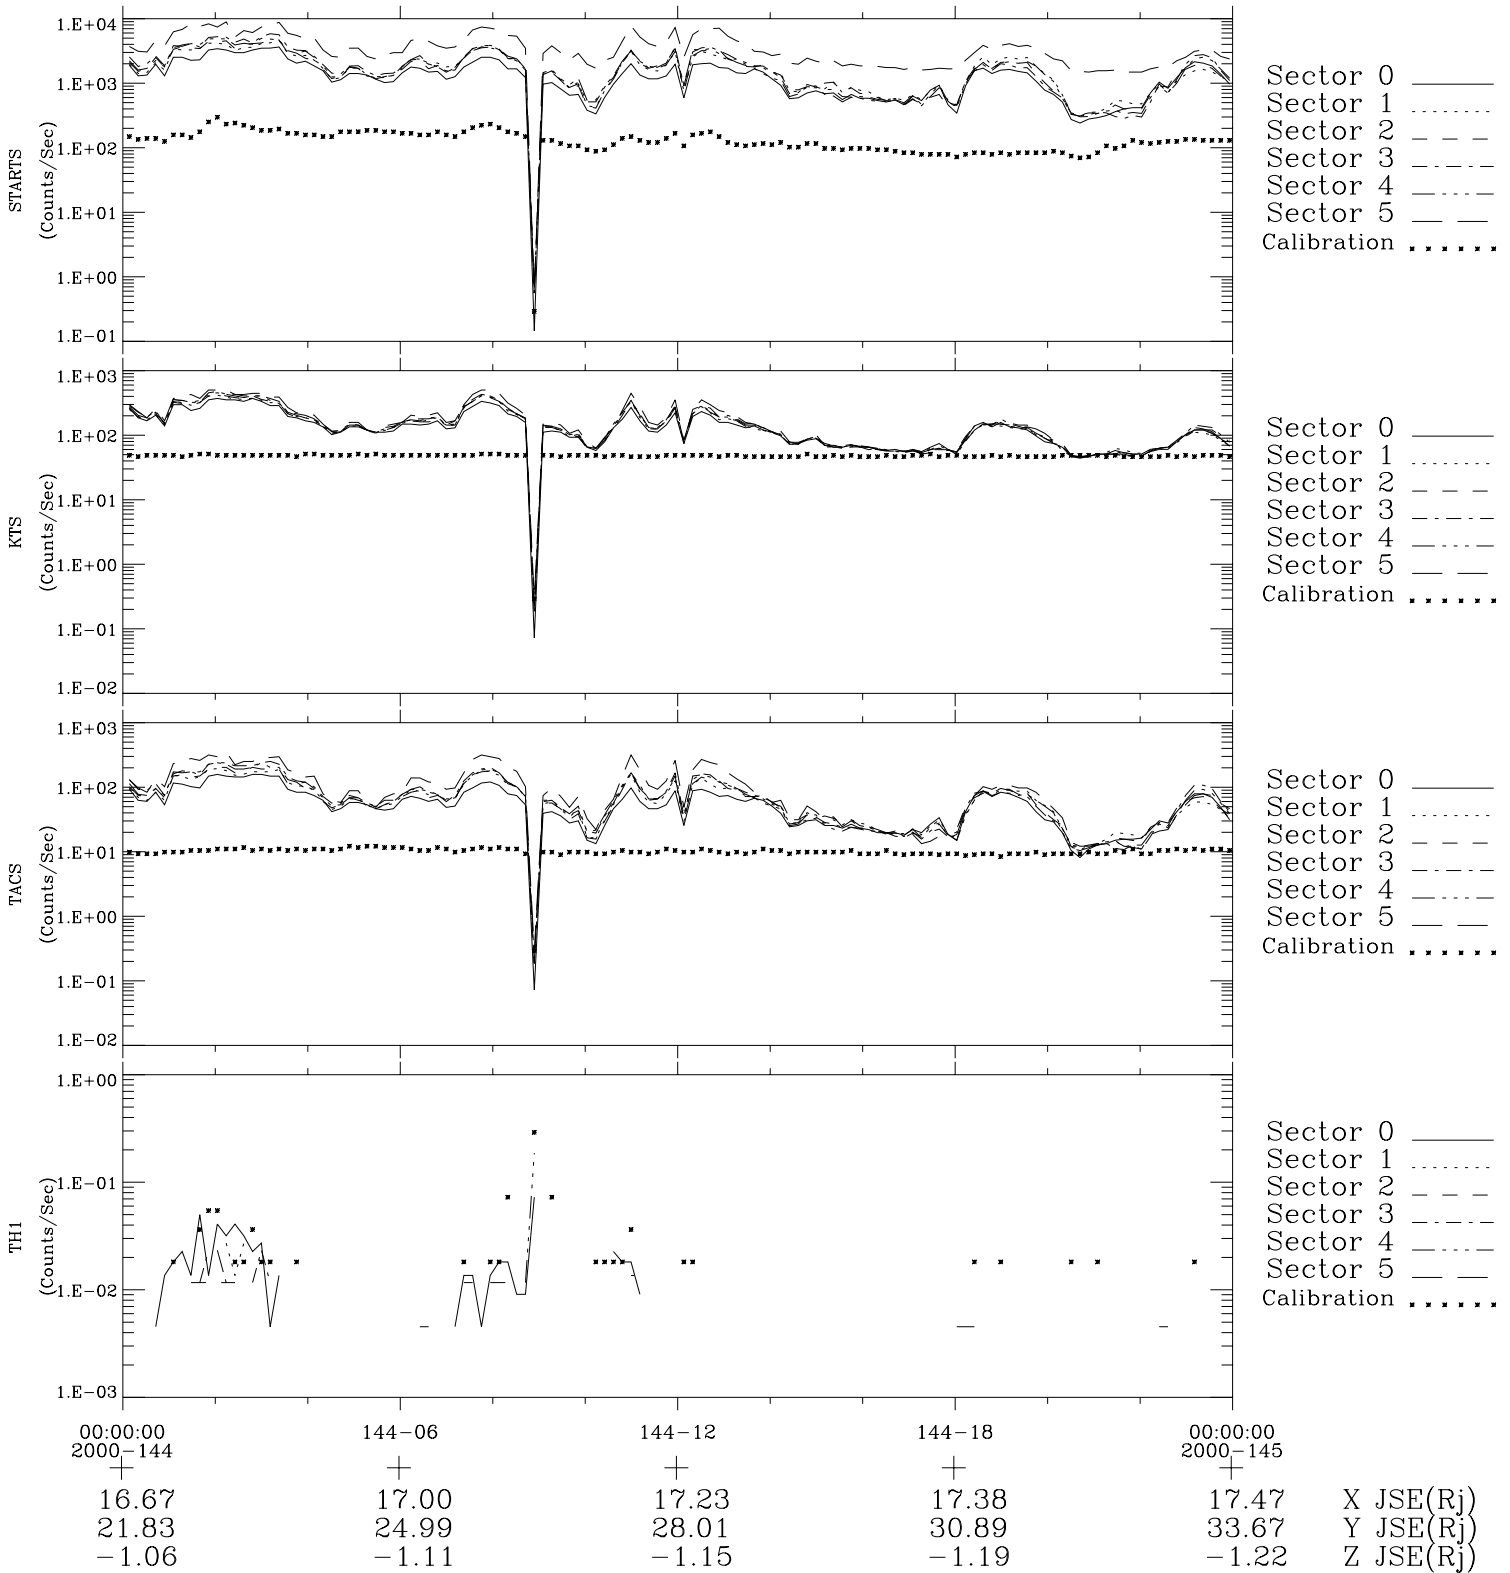

Galileo EPD Real-Time Six-Sector 00144

Software Version: RTLINE_R6 V 1.20
Data Production: 10-03-01
Plot Production: Mon Sep 17 09:45:03 2001

◇ = Jupiter look direction
□ = Corotation look direction