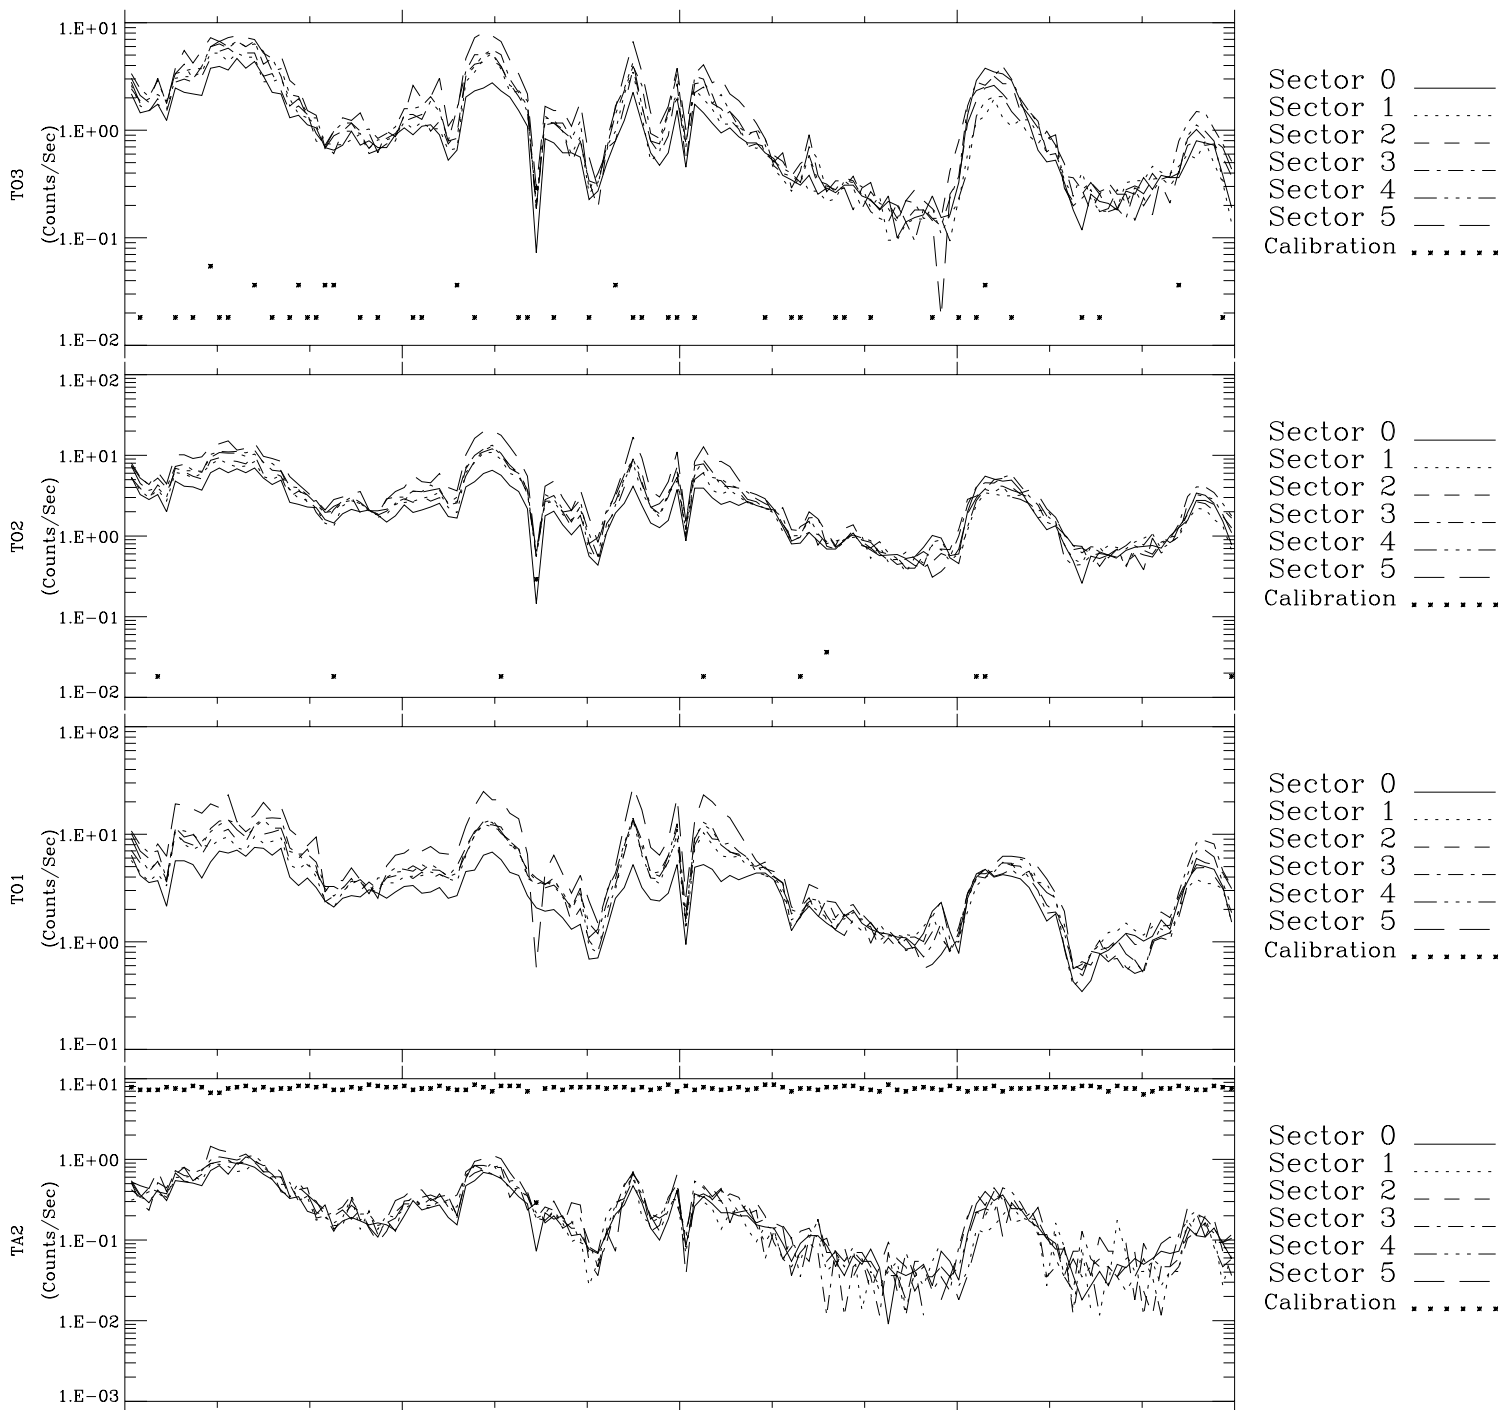

Galileo EPD Real-Time Six-Sector 00144

Software Version: RTLINE_R6 V 1.20
Data Production: 10-03-01
Plot Production: Mon Sep 17 09:45:02 2001

Sector 0 ———
Sector 1
Sector 2 - - - -
Sector 3 - - - -
Sector 4 - - - -
Sector 5 ———
Calibration*

Sector 0 ———
Sector 1
Sector 2 - - - -
Sector 3 - - - -
Sector 4 - - - -
Sector 5 ———
Calibration*

Sector 0 ———
Sector 1
Sector 2 - - - -
Sector 3 - - - -
Sector 4 - - - -
Sector 5 ———
Calibration*

Sector 0 ———
Sector 1
Sector 2 - - - -
Sector 3 - - - -
Sector 4 - - - -
Sector 5 ———
Calibration*

00:00:00 2000-144	144-06	144-12	144-18	00:00:00 2000-145	
+	+	+	+	+	
16.67	17.00	17.23	17.38	17.47	X JSE(R _j)
21.83	24.99	28.01	30.89	33.67	Y JSE(R _j)
-1.06	-1.11	-1.15	-1.19	-1.22	Z JSE(R _j)

◇ = Jupiter look direction
□ = Corotation look direction